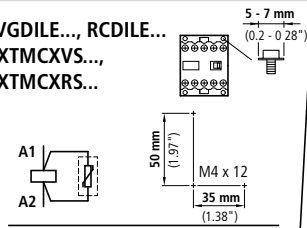

VGDILE..., RCDILE... XTMCXVS..., XTMCXRS...

Combinations with auxiliary contacts
Hilfswechsler-Kombinationen
Combinations avec contacts auxiliaires
Combinaciones con contactos auxiliares
Combinazioni con contatti ausiliari
辅助开关组合方式
Комбинации вспомогательных выключателей

For DC Voltages

	A1 A2	A1 A2	A1 A2	A1 A2
DILE..., XTM..., XTRM... (AC only)	-	X	X	X
DILE...G, XTM...D, XTRM...D (DC only)	X	X	X	X

Eaton Industries GmbH, Heilmöller-Strasse 7-11,
53115 Bonn, Germany
© 1994 by Eaton Industries GmbH,
www.eaton.com/moeller/support
All Rights Reserved
10/10 IL03407009Z Deku
Printed in Germany (1/210)