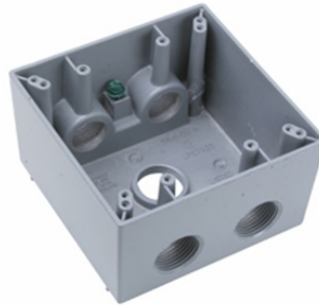

Weatherproof Two Gang Deep Box, Gray

WPBD252

Weatherproof 2 Gang Deep Box, 5 Hole
1/2", 37 Cu.In. with Threaded Holes, Gray (2
Holes Each End, 1 Hole in Back)

features & benefits

- Baked-on electrostatic, polyester, powder paint for superior scratch and corrosion resistance.
- 4 closure plugs and mounting lugs furnished with all boxes.
- UL listed for wet and/or damp locations with appropriate cover.
- Designed for both interior and exterior applications.
- Will accept standard three-gang weatherproof covers.
- Simply strike desired knockout studs with a sharp hammer blow for clean mounting holes.
- Heavy die-cast aluminum.

specifications

General Info

Color: Gray
Size: , Deep
Type: Deep Box
Special Features: Weatherproof

Listing Agencies/Third Party Information

CSA Listing Info: No
CUL Listing No: No
cULus: No
cURus: No
Federal Spec: No
UL Listing No: Yes

UN SPS C: 39121305

UR: No

Dimensions

Depth U S: 2.72"

Height U S: 4.5"

Width U S: 4.5"

Technical Information

Material: Aluminum