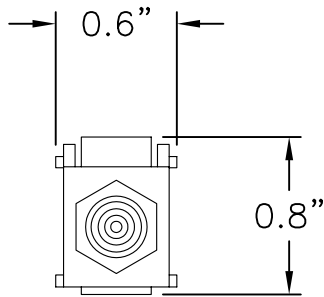

2

1

NOTES:

1. MATERIAL: ABS
2. UL LISTED
3. APPLICATIONS: AUDIO CONNECTIONS
4. COLORS AVAILABLE: IVORY, BROWN, BLACK, LIGHT ALMOND ,WHITE
5. CONNECTORS ARE GOLD PLATED BRONZE

B

B

A

A

PROPRIETARY AND CONFIDENTIAL
THE INFORMATION CONTAINED
IN THIS DRAWING IS THE SOLE
PROPERTY OF On-Q/LEGRAND.
ANY REPRODUCTION IN PART OR
AS A WHOLE WITHOUT THE WRITTEN
PERMISSION OF On-Q/LEGRAND
IS PROHIBITED. DRAWING IS SUBJECT
TO CHANGE WITHOUT NOTICE.

on·Q

legrand

P.O. Box 60907
Middletown, PA 17106-0907
1-800-321-2343

TITLE:

**KEYSTONE YELLOW
RCA TO F-CONNECTOR**

SIZE A	DWG NO WP3465	FILE NAME CD-WP3465	CUST REV 1
REVISED DATE 11/09/07	SCALE NONE	SHEET 1 OF 1	

2

1