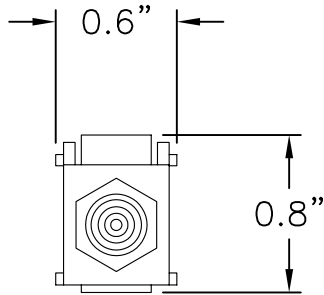

2

1

NOTES:

1. MATERIAL: ABS
2. UL LISTED
3. APPLICATIONS: AUDIO CONNECTIONS
4. COLORS AVAILABLE: IVORY, BROWN, BLACK, LIGHT ALMOND ,WHITE
5. CONNECTORS ARE GOLD PLATED BRONZE

B

B

A

A

PROPRIETARY AND CONFIDENTIAL
THE INFORMATION CONTAINED
IN THIS DRAWING IS THE SOLE
PROPERTY OF On-Q/LEGRAND.
ANY REPRODUCTION IN PART OR
AS A WHOLE WITHOUT THE WRITTEN
PERMISSION OF On-Q/LEGRAND
IS PROHIBITED. DRAWING IS SUBJECT
TO CHANGE WITHOUT NOTICE.

on·Q

legrand

P.O. Box 60907
Middletown, PA 17106-0907
1-800-321-2343

TITLE:

**KEYSTONE YELLOW
RCA TO F-CONNECTOR**

SIZE A	DWG NO WP3465	FILE NAME CD-WP3465	CUST REV 1
REVISED DATE 11/09/07	SCALE NONE	SHEET 1 OF 1	

2

1