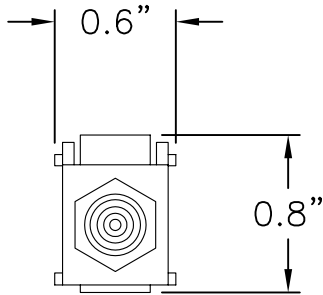

2

1

NOTES:

1. MATERIAL: ABS
2. UL LISTED
3. APPLICATIONS: AUDIO CONNECTIONS
4. COLORS AVAILABLE: IVORY, BROWN, BLACK, LIGHT ALMOND ,WHITE
5. CONNECTORS ARE GOLD PLATED BRONZE

B

B

A

A

PROPRIETARY AND CONFIDENTIAL
THE INFORMATION CONTAINED
IN THIS DRAWING IS THE SOLE
PROPERTY OF On-Q/LEGRAND.
ANY REPRODUCTION IN PART OR
AS A WHOLE WITHOUT THE WRITTEN
PERMISSION OF On-Q/LEGRAND
IS PROHIBITED. DRAWING IS SUBJECT
TO CHANGE WITHOUT NOTICE.

on·Q

legrand

P.O. Box 60907
Middletown, PA 17106-0907
1-800-321-2343

TITLE:

**KEYSTONE YELLOW
RCA TO F-CONNECTOR**

SIZE A	DWG NO WP3465	FILE NAME CD-WP3465	CUST REV 1
REVISED DATE 11/09/07	SCALE NONE	SHEET 1 OF 1	

2

1