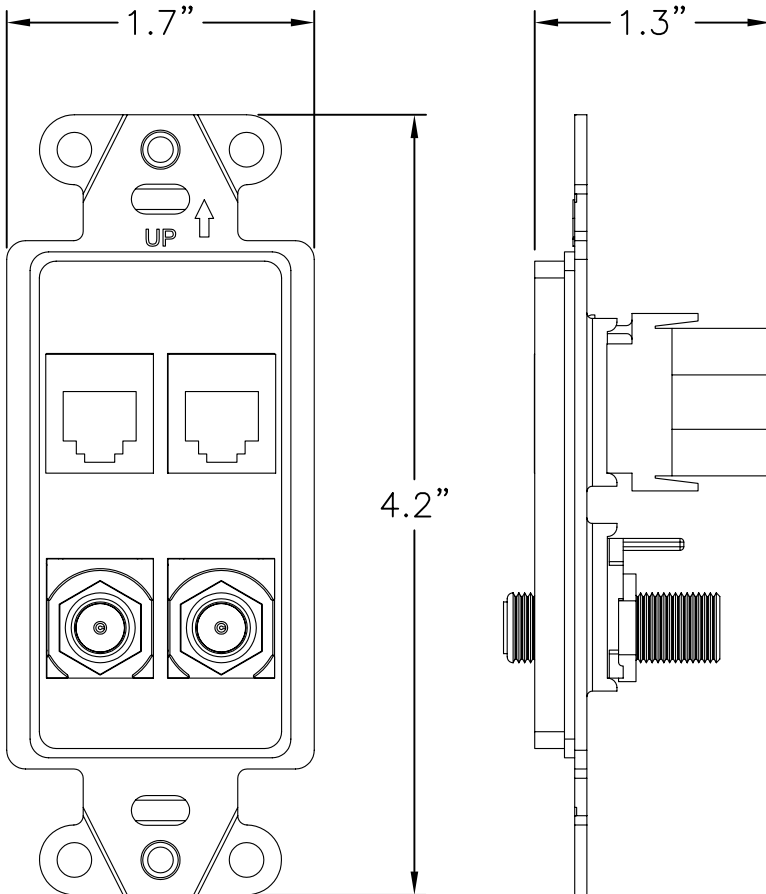

2

1

NOTES:

- 1. 2 CAT5E RJ45 AND 2 F-CONNECTORS PREASSEMBLED IN A 4 PORT DECORATOR STRAP
- 2. COLORS AVAILABLE:
BLACK
LIGHT ALMOND
WHITE

B

B

A

A