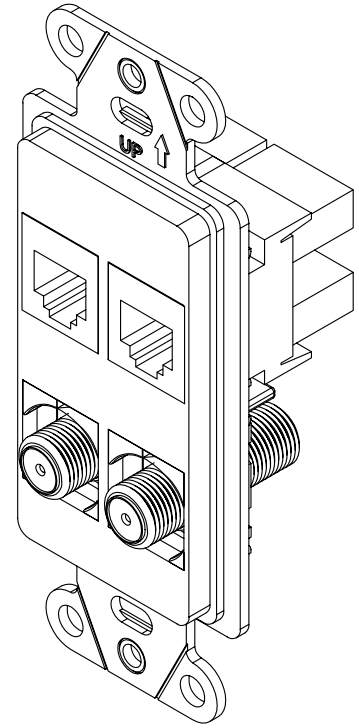

2

1

2

1

NOTES:

- 1. 2 CAT5E RJ45 AND 2 F-CONNECTORS PREASSEMBLED IN A 4 PORT DECORATOR STRAP
- 2. COLORS AVAILABLE:  
BLACK  
LIGHT ALMOND  
WHITE

B

B