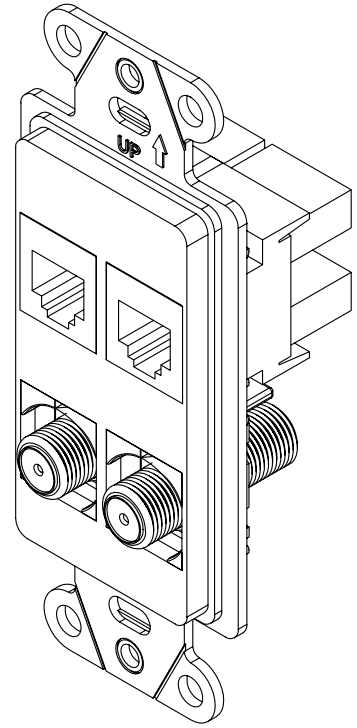

2

1

2

1

NOTES:

- 1. 2 CAT5E RJ45 AND 2 F-CONNECTORS PREASSEMBLED IN A 4 PORT DECORATOR STRAP
- 2. COLORS AVAILABLE:
 BLACK
 LIGHT ALMOND
 WHITE

B

B