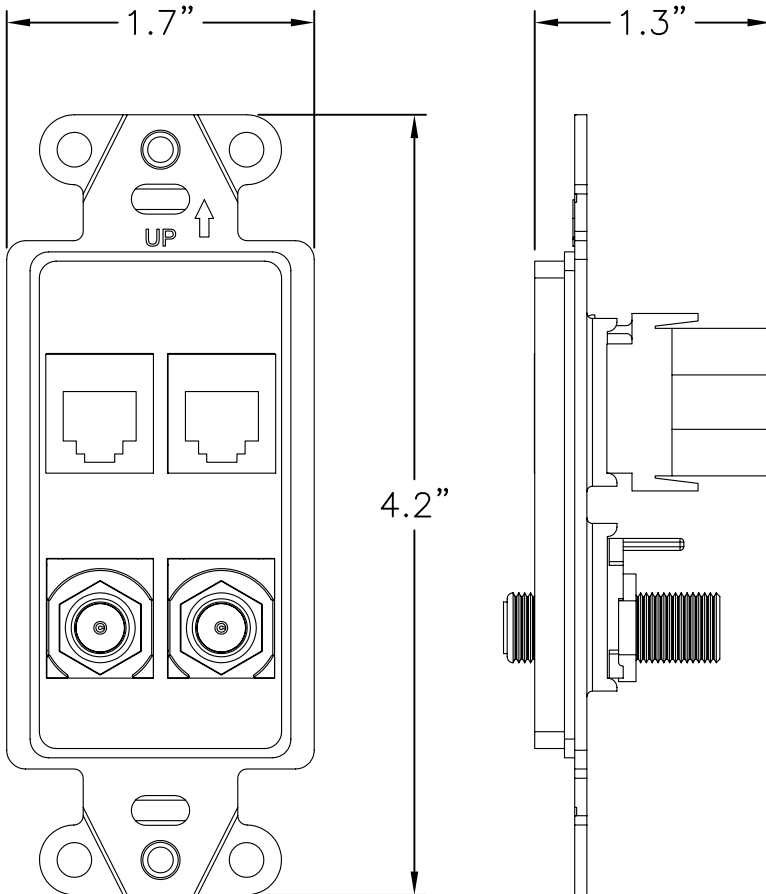

2

1

2

1

NOTES:

- 1. 2 CAT5E RJ45 AND 2 F-CONNECTORS PREASSEMBLED IN A 4 PORT DECORATOR STRAP
- 2. COLORS AVAILABLE:
 BLACK
 LIGHT ALMOND
 WHITE

B

B