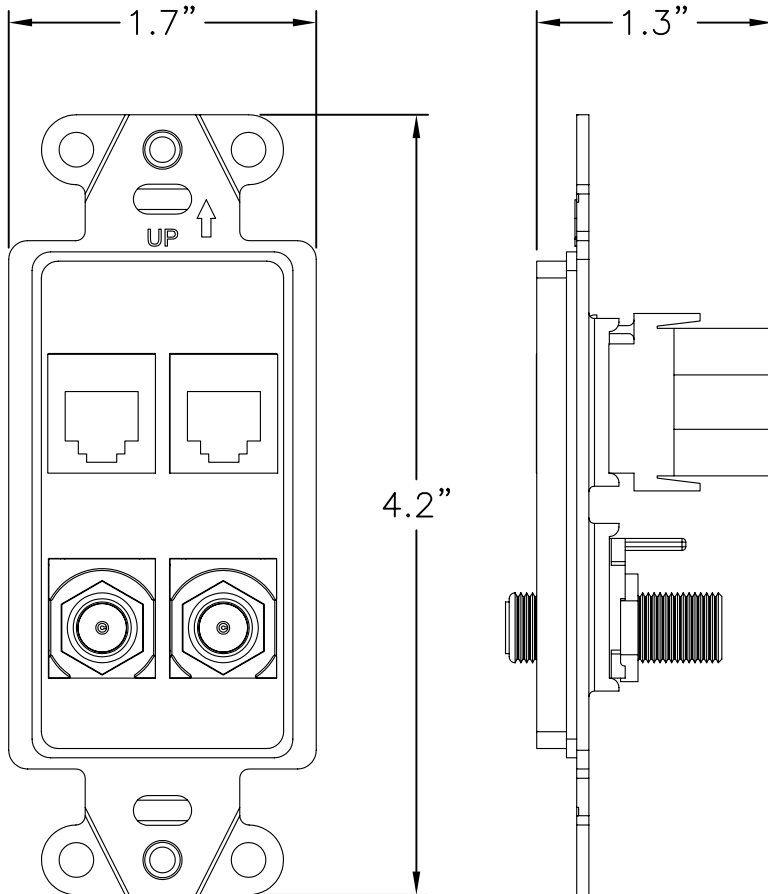

2

1

2

1

NOTES:

- 1. 2 CAT5E RJ45 AND 2 F-CONNECTORS PREASSEMBLED IN A 4 PORT DECORATOR STRAP
- 2. COLORS AVAILABLE:  
BLACK  
LIGHT ALMOND  
WHITE

B

B