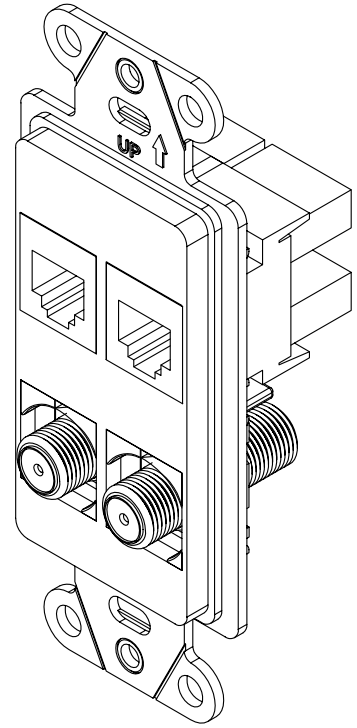

2

1

NOTES:

- 1. 2 CAT5E RJ45 AND 2 F-CONNECTORS PREASSEMBLED IN A 4 PORT DECORATOR STRAP
- 2. COLORS AVAILABLE:
BLACK
LIGHT ALMOND
WHITE

B

B

A

A