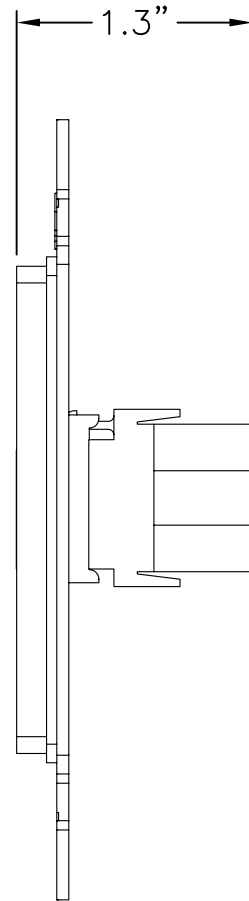

2

1

NOTES:

- 1. CAT5E RJ45 PREASSEMBLED IN A 1 PORT DECORATOR STRAP
- 2. COLORS AVAILABLE:
 BLACK
 LIGHT ALMOND
 WHITE

B

B

A

A