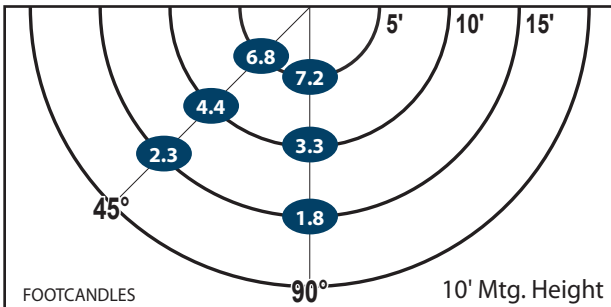

**LUMENS: 2,749**

**LPW: 105 CRI: 81**

**DIMMING: 10-100%**

Patent Pending

**Ordering Information**

CATALOG #	DESCRIPTION	VOLTS	COLOR TEMP
<b>WLSG27LED</b>	27W LED Wall Light	120-277	4500K
<b>WLSG27LED3K</b>	27W LED Wall Light	120-277	3000K

**Options**

ADD SUFFIX #	DESCRIPTION
PC	120V Photocontrol
PM	208-277V Photocontrol

Note: Atlas uses only premium LED compatible photocontrols

**Recommended Mounting Height - 10-12 ft.**

Mtg. Hgt.	90°			45°			Avg. FCs 450 SQ. FT.
	5'	10'	15'	5'	10'	15'	
10'	7.2	3.3	1.8	6.8	4.4	2.3	<b>4.3</b>
12'	5.6	3.0	1.8	5.3	3.7	2.3	<b>3.6</b>

**Performance**

- Eliminates Glare & Offensive Light
- Less Wasted Light
- More Footcandles on the Ground
- Creates a Smooth & Uniform Light Pattern

**Dimensions and Specifications**

**Overall Height: 8.5"**  
**Overall Width: 8.75"**

**Dimensions and Specifications**

**Overall Height: 8.5"**  
**Overall Width: 8.75"**

**Depth: 9.05"**  
**Weight: 6.6 lbs.**

\*The majority of Atlas Lighting Products are assembled in USA facilities by an American Workforce utilizing both Domestic and Foreign components