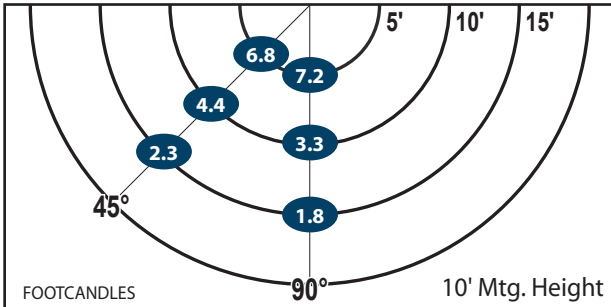

LUMENS: 2,749

LPW: 105 CRI: 81

DIMMING: 10-100%

Patent Pending

Ordering Information

CATALOG #	DESCRIPTION	VOLTS	COLOR TEMP
WLSG27LED	27W LED Wall Light	120-277	4500K
WLSG27LED3K	27W LED Wall Light	120-277	3000K

Options

ADD SUFFIX #	DESCRIPTION
PC	120V Photocontrol
PM	208-277V Photocontrol

Note: Atlas uses only premium LED compatible photocontrols

Recommended Mounting Height - 10-12 ft.

Mtg. Hgt.	90°			45°			Avg. FCs 450 SQ. FT.
	5'	10'	15'	5'	10'	15'	
10'	7.2	3.3	1.8	6.8	4.4	2.3	4.3
12'	5.6	3.0	1.8	5.3	3.7	2.3	3.6

Performance

- Eliminates Glare & Offensive Light
- Less Wasted Light
- More Footcandles on the Ground
- Creates a Smooth & Uniform Light Pattern

Dimensions and Specifications

Overall Height: 8.5"
Overall Width: 8.75"

Dimensions and Specifications

Overall Height: 8.5"
Overall Width: 8.75"

Depth: 9.05"
Weight: 6.6 lbs.

*The majority of Atlas Lighting Products are assembled in USA facilities by an American Workforce utilizing both Domestic and Foreign components