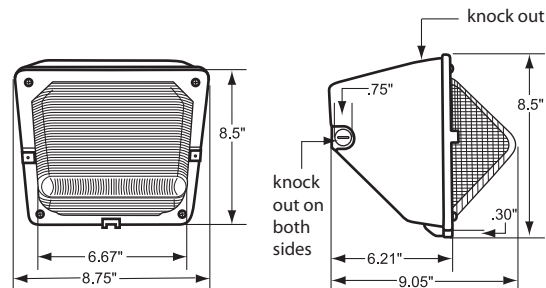

**Performance**

- Eliminates Glare & Offensive Light
- Less Wasted Light
- More Footcandles on the Ground
- Creates a Smooth & Uniform Light Pattern

**Dimensions and Specifications**

**Overall Height: 8.5"**  
**Overall Width: 8.75"**

ADD SUFFIX #	DESCRIPTION
PC	120V Photocontrol
PM	208-277V Photocontrol

Note: Atlas uses only premium LED compatible photocontrols

**Recommended Mounting Height - 10-12 ft.**

**Performance**

- Eliminates Glare & Offensive Light
- Less Wasted Light
- More Footcandles on the Ground
- Creates a Smooth & Uniform Light Pattern

**Dimensions and Specifications**

**Overall Height: 8.5"**  
**Overall Width: 8.75"**

**Depth: 9.05"**  
**Weight: 6.6 lbs.**

\*The majority of Atlas Lighting Products are assembled in USA facilities by an American Workforce utilizing both Domestic and Foreign components