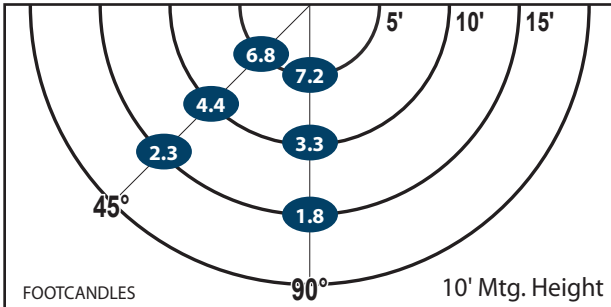

Performance

- Eliminates Glare & Offensive Light
- Less Wasted Light
- More Footcandles on the Ground
- Creates a Smooth & Uniform Light Pattern

Dimensions and Specifications

Overall Height: 8.5"
Overall Width: 8.75"

Note: Atlas uses only premium LED compatible photocontrols

Recommended Mounting Height - 10-12 ft.

Performance

- Eliminates Glare & Offensive Light
- Less Wasted Light
- More Footcandles on the Ground
- Creates a Smooth & Uniform Light Pattern

Dimensions and Specifications

Overall Height: 8.5"
Overall Width: 8.75"

Depth: 9.05"
Weight: 6.6 lbs.

*The majority of Atlas Lighting Products are assembled in USA facilities by an American Workforce utilizing both Domestic and Foreign components