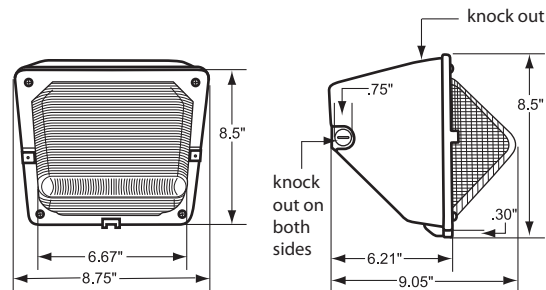

Performance

- Eliminates Glare & Offensive Light
- Less Wasted Light
- More Footcandles on the Ground
- Creates a Smooth & Uniform Light Pattern

Dimensions and Specifications

Overall Height: 8.5"
Overall Width: 8.75"

Note: Atlas uses only premium LED compatible photocontrols

Recommended Mounting Height - 10-12 ft.

Performance

- Eliminates Glare & Offensive Light
- Less Wasted Light
- More Footcandles on the Ground
- Creates a Smooth & Uniform Light Pattern

Dimensions and Specifications

Overall Height: 8.5"
Overall Width: 8.75"

Depth: 9.05"
Weight: 6.6 lbs.

*The majority of Atlas Lighting Products are assembled in USA facilities by an American Workforce utilizing both Domestic and Foreign components