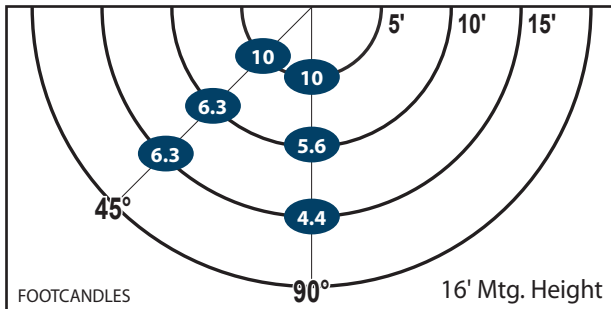

Glare Free

WATTS: 64

WLM64LED

CCT: 4500K

CCT: 3000K

LUMENS: 6,349

LUMENS: 5,699

LpW: 101 CRI: 83

LpW: 92 CRI: 81

DIMMING: 10-100%

DIMMING: 10-100%

Design is Protected by U.S. Patent No. 9,482,395

Ordering Information

CATALOG #	DESCRIPTION	VOLTS	COLOR TEMP
WLM64LED	64W LED Wall Light	120-277	4500K
WLM64LED3K	64W LED Wall Light	120-277	3000K

Mtg. Hgt.	FOOTCANDLES ON THE GROUND						Avg. FCs 450 SQ. FT.
	90°			45°			
	5'	10'	15'	5'	10'	15'	
16'	10.0	6.3	6.3	10.0	5.6	4.4	7.1
18'	8.5	5.3	5.0	8.3	5.0	3.8	6.0

Performance

- **95% Efficient Reflector Targets the Light**
- **Eliminates Glare & Offensive Light**
- **Less Wasted Light**
- **More Footcandles on the Ground**
- **Creates a Smooth & Uniform Light Pattern**

Dimensions and Specifications

Overall Height: 9.02"

Depth: 7.85"

Overall Width: 14.2"

Weight: 9.2 lbs.

*The majority of Atlas Lighting Products are assembled in USA facilities by an American Workforce utilizing both Domestic and Foreign components