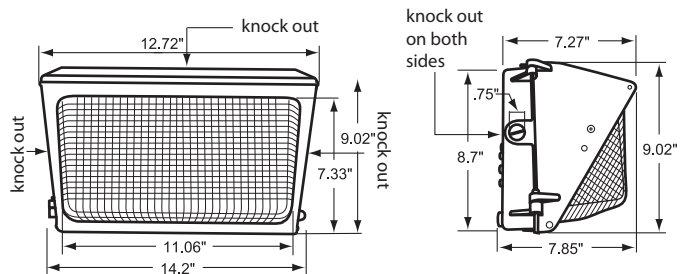

Options

ADD SUFFIX #	DESCRIPTION
PC	120V Photocontrol
PM	208-277V Photocontrol
EB	Emergency Back-Up
4	480V Driver

Note: Atlas uses only premium LED compatible photocontrols

Recommended Mounting Height - 16-18 ft.

Mtg. Hgt.	FOOTCANDLES ON THE GROUND						Avg. FCs 450 SQ. FT.
	90°			45°			
	5'	10'	15'	5'	10'	15'	
16'	10.0	6.3	6.3	10.0	5.6	4.4	7.1
18'	8.5	5.3	5.0	8.3	5.0	3.8	6.0

Performance

- **95% Efficient Reflector Targets the Light**
- **Eliminates Glare & Offensive Light**
- **Less Wasted Light**
- **More Footcandles on the Ground**
- **Creates a Smooth & Uniform Light Pattern**

Dimensions and Specifications

Overall Height: 9.02"

Depth: 7.85"

Overall Width: 14.2"

Weight: 9.2 lbs.

*The majority of Atlas Lighting Products are assembled in USA facilities by an American Workforce utilizing both Domestic and Foreign components