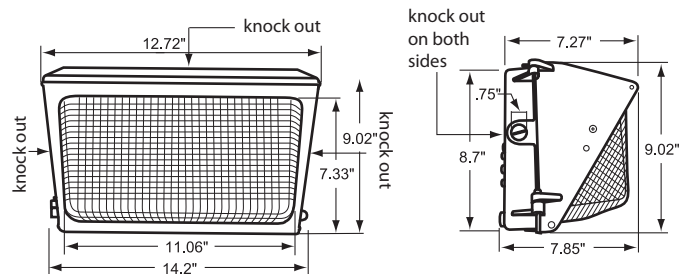

Dimensions and Specifications

Overall Height: 9.02"

Depth: 7.85"

Overall Width: 14.2"

Weight: 9.2 lbs.

*The majority of Atlas Lighting Products are assembled in USA facilities by an American Workforce utilizing both Domestic and Foreign components

Options

ADD SUFFIX #	DESCRIPTION
PC	120V Photocontrol
PM	208-277V Photocontrol
EB	Emergency Back-Up
4	480V Driver

Note: Atlas uses only premium LED compatible photocontrols

Recommended Mounting Height - 16-18 ft.

Mtg. Hgt.	FOOTCANDLES ON THE GROUND						Avg. FCs 450 SQ. FT.
	90°			45°			
	5'	10'	15'	5'	10'	15'	
16'	10.0	6.3	4.4	10.0	5.6	3.8	7.1
18'	8.5	5.3	3.8	8.3	5.0	3.8	6.0

Performance

- 95% Efficient Reflector Targets the Light
- Eliminates Glare & Offensive Light
- Less Wasted Light
- More Footcandles on the Ground
- Creates a Smooth & Uniform Light Pattern