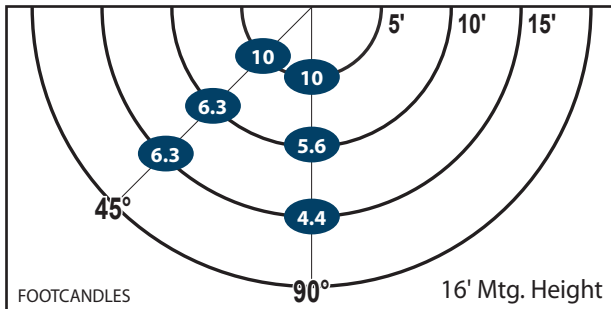

LpW: 92 CRI: 81

DIMMING: 10-100%

DIMMING: 10-100%

Design is Protected by U.S. Patent No. 9,482,395

Ordering Information

CATALOG #	DESCRIPTION	VOLTS	COLOR TEMP
WLM64LED	64W LED Wall Light	120-277	4500K
WLM64LED3K	64W LED Wall Light	120-277	3000K

Mtg. Hgt.	FOOTCANDLES ON THE GROUND						Avg. FCs 450 SQ. FT.
	90°			45°			
	5'	10'	15'	5'	10'	15'	
16'	10.0	6.3	6.3	10.0	5.6	4.4	7.1
18'	8.5	5.3	5.0	8.3	5.0	3.8	6.0

Performance

- **95% Efficient Reflector Targets the Light**
- **Eliminates Glare & Offensive Light**
- **Less Wasted Light**
- **More Footcandles on the Ground**
- **Creates a Smooth & Uniform Light Pattern**

Dimensions and Specifications

Overall Height: 9.02"

Depth: 7.85"

Overall Width: 14.2"

Weight: 9.2 lbs.

*The majority of Atlas Lighting Products are assembled in USA facilities by an American Workforce utilizing both Domestic and Foreign components