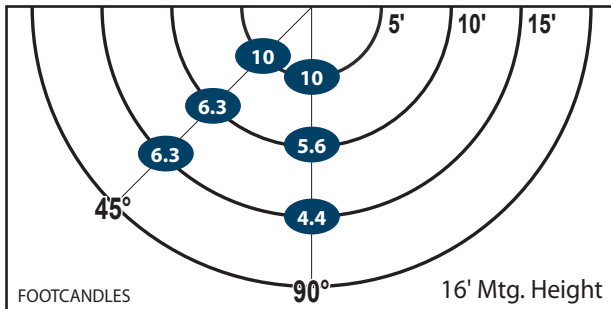

Recommended Mounting Height - 16-18 ft.

Mtg. Hgt.	FOOTCANDLES ON THE GROUND						Avg. FCs 450 SQ. FT.
	90°			45°			
	5'	10'	15'	5'	10'	15'	
16'	10.0	6.3	4.4	10.0	5.6	3.8	7.1
18'	8.5	5.3	3.8	8.3	5.0	3.8	6.0

Performance

- 95% Efficient Reflector Targets the Light
- Eliminates Glare & Offensive Light
- Less Wasted Light
- More Footcandles on the Ground
- Creates a Smooth & Uniform Light Pattern

Dimensions and Specifications

Overall Height: 9.02"

Depth: 7.85"

Overall Width: 14.2"

Weight: 9.2 lbs.