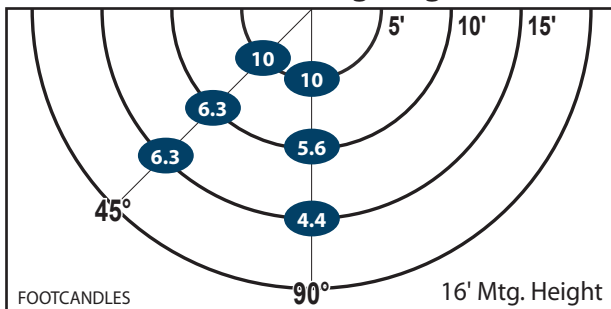

LpW: 92 CRI: 81

DIMMING: 10-100%

DIMMING: 10-100%

Design is Protected by U.S. Patent No. 9,482,395

Ordering Information

CATALOG #	DESCRIPTION	VOLTS	COLOR TEMP
WLM64LED	64W LED Wall Light	120-277	4500K
WLM64LED3K	64W LED Wall Light	120-277	3000K

Mtg. Hgt.	FOOTCANDLES ON THE GROUND						Avg. FCs 450 SQ. FT.
	90°			45°			
	5'	10'	15'	5'	10'	15'	
16'	10.0	6.3	6.3	10.0	5.6	4.4	7.1
18'	8.5	5.3	5.0	8.3	5.0	3.8	6.0

Performance

- **95% Efficient Reflector Targets the Light**
- **Eliminates Glare & Offensive Light**
- **Less Wasted Light**
- **More Footcandles on the Ground**
- **Creates a Smooth & Uniform Light Pattern**

Dimensions and Specifications

Overall Height: 9.02"

Depth: 7.85"

Overall Width: 14.2"

Weight: 9.2 lbs.

*The majority of Atlas Lighting Products are assembled in USA facilities by an American Workforce utilizing both Domestic and Foreign components