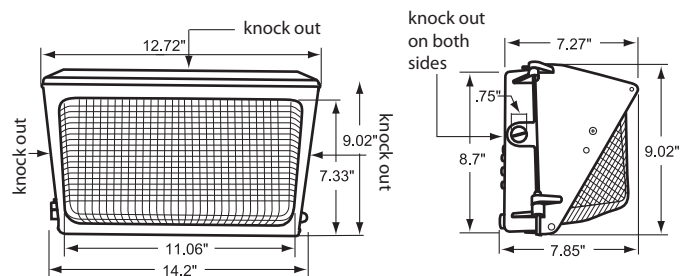

Dimensions and Specifications

Overall Height: 9.02"

Depth: 7.85"

Overall Width: 14.2"

Weight: 9.2 lbs.

*The majority of Atlas Lighting Products are assembled in USA facilities by an American Workforce utilizing both Domestic and Foreign components

Mtg. Hgt.	FOOTCANDLES ON THE GROUND						Avg. FCs 450 SQ. FT.
	90°			45°			
	5'	10'	15'	5'	10'	15'	
16'	10.0	6.3	6.3	10.0	5.6	4.4	7.1
18'	8.5	5.3	5.0	8.3	5.0	3.8	6.0

Performance

- **95% Efficient Reflector Targets the Light**
- **Eliminates Glare & Offensive Light**
- **Less Wasted Light**
- **More Footcandles on the Ground**
- **Creates a Smooth & Uniform Light Pattern**