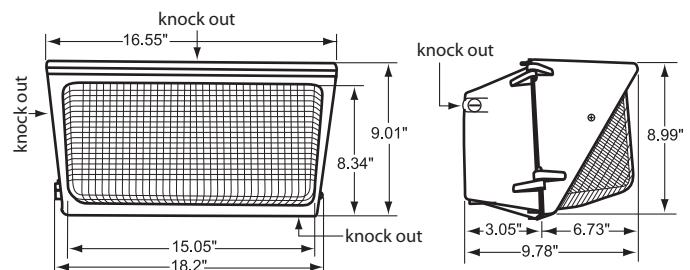

Dimensions and Specifications

Overall Height: 9.01"

Depth: 9.78"

Overall Width: 18.2"

Weight: 15 lbs.

*The majority of Atlas Lighting Products are assembled in USA facilities by an American Workforce utilizing both Domestic and Foreign components

Mtg. Hgt.	FOOTCANDLES ON THE GROUND						Avg. FCs 450 SQ. FT.
	90°			45°			
	5'	10'	15'	5'	10'	15'	
20'	12.2	7.2	5.2	11.5	7.9	4.8	8.1
22'	10.4	6.8	4.6	9.6	7.2	4.6	7.2

Performance

- **95% Efficient Reflector Targets the Light**
- **Eliminates Glare & Offensive Light**
- **Less Wasted Light**
- **More Footcandles on the Ground**
- **Creates a Smooth & Uniform Light Pattern**