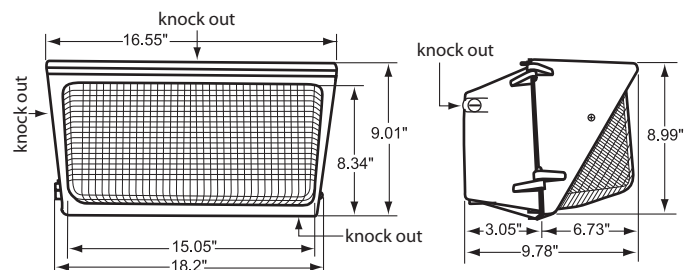

Mtg. Hgt.	FOOTCANDLES ON THE GROUND						Avg. FCs 450 SQ. FT.
	90°			45°			
	5'	10'	15'	5'	10'	15'	
20'	12.2	7.2	5.2	11.5	7.9	4.8	8.1
22'	10.4	6.8	4.6	9.6	7.2	4.6	7.2

Performance

- 95% Efficient Reflector Targets the Light
- Eliminates Glare & Offensive Light
- Less Wasted Light
- More Footcandles on the Ground
- Creates a Smooth & Uniform Light Pattern

Dimensions and Specifications

Overall Height: 9.01"

Depth: 9.78"

Overall Width: 18.2"

Weight: 15 lbs.

*The majority of Atlas Lighting Products are assembled in USA facilities by an American Workforce utilizing both Domestic and Foreign components