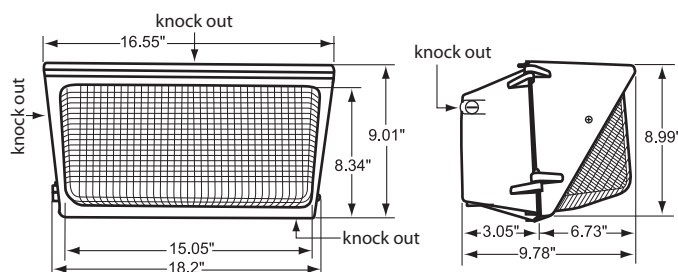

Dimensions and Specifications

Overall Height: 9.01" **Depth: 9.78"**
Overall Width: 18.2" **Weight: 15 lbs.**

Recommended Mounting Height - 18-20 ft.

Mtg. Hgt.	FOOTCANDLES ON THE GROUND						Avg. FCs 450 SQ. FT.
	90°			45°			
	5'	10'	15'	5'	10'	15'	
18'	9.6	5.8	4.2	9.5	6.1	3.6	6.5
20'	6.8	4.8	3.4	6.6	5.2	3.4	5.0

Dimensions and Specifications

Overall Height: 9.01" **Depth: 9.78"**
Overall Width: 18.2" **Weight: 15 lbs.**

Recommended Mounting Height - 18-20 ft.

Mtg. Hgt.	90°			45°			Avg. FCs 450 SQ. FT.
	5'	10'	15'	5'	10'	15'	
18'	9.6	5.8	4.2	9.5	6.1	3.6	6.5
20'	6.8	4.8	3.4	6.6	5.2	3.4	5.0