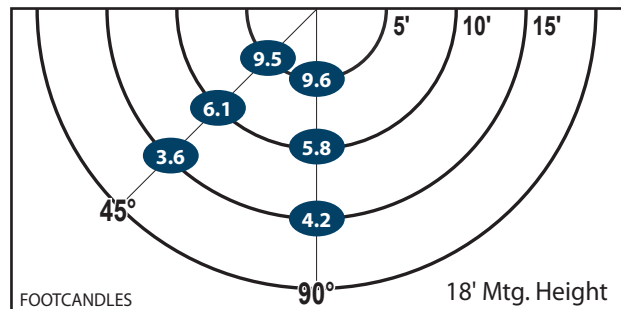

Dimensions and Specifications

Overall Height: 9.01" **Depth: 9.78"**
Overall Width: 18.2" **Weight: 15 lbs.**

Recommended Mounting Height - 18-20 ft.

Mtg. Hgt.	FOOTCANDLES ON THE GROUND						Avg. FCs 450 SQ. FT.
	90°			45°			
	5'	10'	15'	5'	10'	15'	
18'	9.6	5.8	4.2	9.5	6.1	3.6	6.5
20'	6.8	4.8	3.4	6.6	5.2	3.4	5.0

Dimensions and Specifications

Overall Height: 9.01" **Depth: 9.78"**
Overall Width: 18.2" **Weight: 15 lbs.**

Recommended Mounting Height - 18-20 ft.

Mtg. Hgt.	90°			45°			Avg. FCs 450 SQ. FT.
	5'	10'	15'	5'	10'	15'	
18'	9.6	5.8	4.2	9.5	6.1	3.6	6.5
20'	6.8	4.8	3.4	6.6	5.2	3.4	5.0