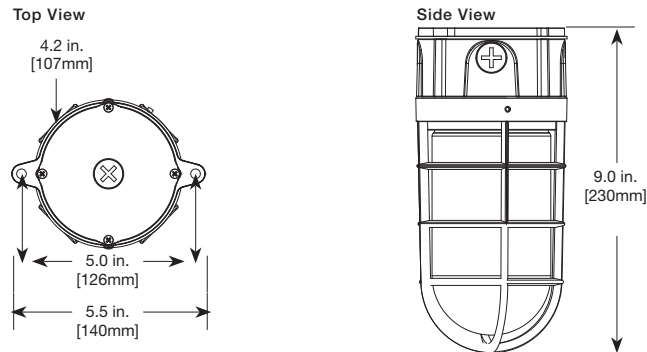

DIMENSIONS

ORDERING INFORMATION

Sample Number: VT100G

CERTIFICATION DATA

cULus Wet Location Listed

TECHNICAL DATA

-20°C to 40°C Temperature Rating