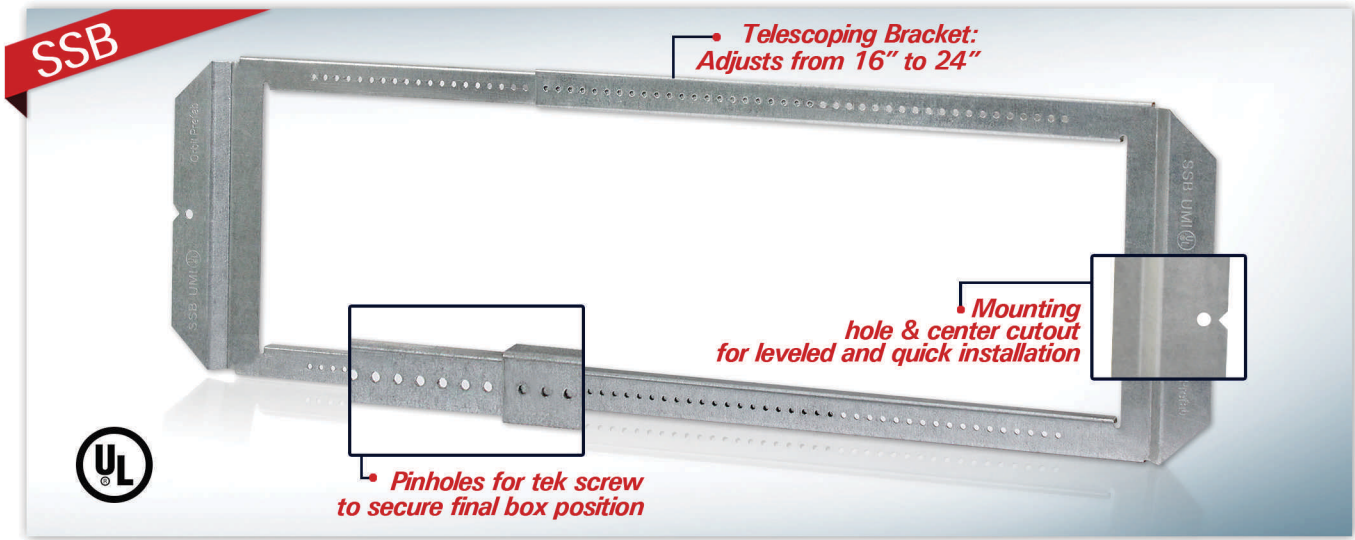

# SIMPLE SUPPORT BRACKET & UNIVERSAL MOUNTING ADAPTER

**SSB-4S includes**  
4" Square Box with 1/2" & 3/4" KOs

**SSB-5S includes**  
4-11/16" Square Box with 1/2" & 3/4" KOs

**SSB-5S-MKO includes**  
4-11/16" Square Box with MKOs  
(combination 1/2" & 3/4" KO)

- FEATURES**
- Fits up to 2 boxes between 16" Studs and up to 3 boxes between 24" Studs
  - UMA can be preassembled with SSB or snapped-on in the field
  - Easily adjust position of box on bracket before final securement
  - Rigidity when extended 24" eliminates need of back support
  - Available preassembled with either 1/2" and 3/4" KOs or with MKOs

Cat. No.	Description	Std. Pkg.
SSB	Simple Support Bracket adjusts from 16" to 24" for mounting boxes horizontally between studs	25
SSB-4S	Preassembled SSB with UMA and 4" (4S) 2-1/8" Deep Box with Ground Pigtail	12
SSB-5S	Preassembled SSB with UMA and 4-11/16" (5S) 2-1/8" Deep Box with Ground Pigtail	12
SSB-5S-MKO	Preassembled SSB with UMA and 4-11/16" (5S) 2-1/8" Deep Box with MKO and Ground Pigtail	12
UMA	Universal Mounting Adapter for mounting 4S and 5S boxes to SSB, USB, and directly to stud	25