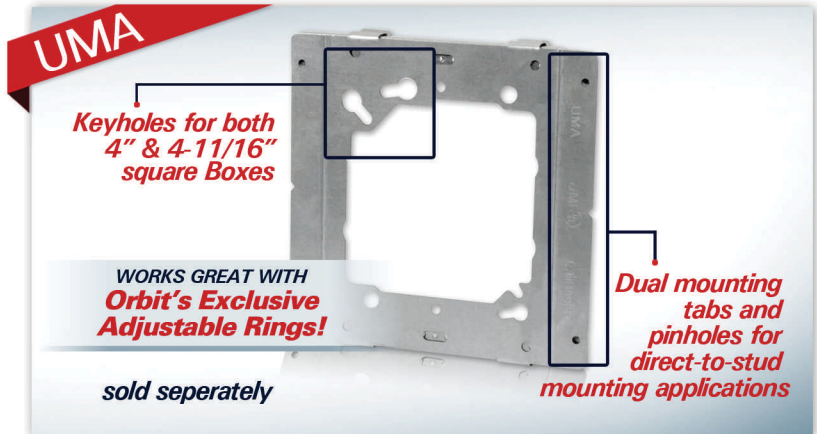

Cat. No.	Description	Std. Pkg.
SSB	Simple Support Bracket adjusts from 16" to 24" for mounting boxes horizontally between studs	25
SSB-4S	Preassembled SSB with UMA and 4" (4S) 2-1/8" Deep Box with Ground Pigtail	12
SSB-5S	Preassembled SSB with UMA and 4-11/16" (5S) 2-1/8" Deep Box with Ground Pigtail	12
SSB-5S-MKO	Preassembled SSB with UMA and 4-11/16" (5S) 2-1/8" Deep Box with MKO and Ground Pigtail	12
UMA	Universal Mounting Adapter for mounting 4S and 5S boxes to SSB, USB, and directly to stud	25

# SIMPLE SUPPORT BRACKET & UNIVERSAL MOUNTING ADAPTER

**SSB-4S includes**  
4" Square Box with 1/2" & 3/4" KOs

**SSB-5S includes**  
4-11/16" Square Box with 1/2" & 3/4" KOs

**SSB-5S-MKO includes**  
4-11/16" Square Box with MKOs  
(combination 1/2" & 3/4" KO)

- FEATURES**
- Fits up to 2 boxes between 16" Studs and up to 3 boxes between 24" Studs
  - UMA can be preassembled with SSB or snapped-on in the field
  - Easily adjust position of box on bracket before final securement
  - Rigidity when extended 24" eliminates need of back support
  - Available preassembled with either 1/2" and 3/4" KOs or with MKOs