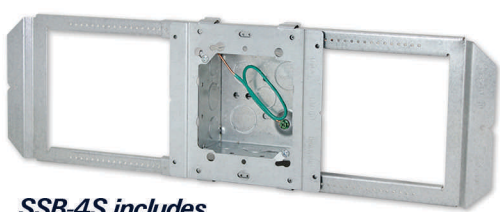

# SIMPLE SUPPORT BRACKET & UNIVERSAL MOUNTING ADAPTER

**SSB-4S includes**  
4" Square Box with 1/2" & 3/4" KOs

**SSB-5S includes**  
4-11/16" Square Box with 1/2" & 3/4" KOs

**SSB-5S-MKO includes**  
4-11/16" Square Box with MKOs  
(combination 1/2" & 3/4" KO)

- FEATURES**
- Fits up to 2 boxes between 16" Studs and up to 3 boxes between 24" Studs
  - UMA can be preassembled with SSB or snapped-on in the field
  - Easily adjust position of box on bracket before final securement
  - Rigidity when extended 24" eliminates need of back support
  - Available preassembled with either 1/2" and 3/4" KOs or with MKOs

Cat. No.	Description	Std. Pkg.
SSB	Simple Support Bracket adjusts from 16" to 24" for mounting boxes horizontally between studs	25
SSB-4S	Preassembled SSB with UMA and 4" (4S) 2-1/8" Deep Box with Ground Pigtail	12
SSB-5S	Preassembled SSB with UMA and 4-11/16" (5S) 2-1/8" Deep Box with Ground Pigtail	12
SSB-5S-MKO	Preassembled SSB with UMA and 4-11/16" (5S) 2-1/8" Deep Box with MKO and Ground Pigtail	12
UMA	Universal Mounting Adapter for mounting 4S and 5S boxes to SSB, USB, and directly to stud	25