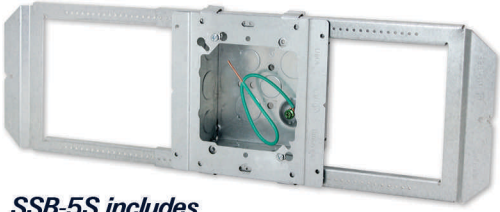

# SIMPLE SUPPORT BRACKET & UNIVERSAL MOUNTING ADAPTER

**SSB-4S includes**  
4" Square Box with 1/2" & 3/4" KOs

**SSB-5S includes**  
4-11/16" Square Box with 1/2" & 3/4" KOs

**SSB-5S-MKO includes**  
4-11/16" Square Box with MKOs  
(combination 1/2" & 3/4" KO)

- FEATURES**
- Fits up to 2 boxes between 16" Studs and up to 3 boxes between 24" Studs
  - UMA can be preassembled with SSB or snapped-on in the field
  - Easily adjust position of box on bracket before final securement
  - Rigidity when extended 24" eliminates need of back support
  - Available preassembled with either 1/2" and 3/4" KOs or with MKOs

Cat. No.	Description	Std. Pkg.
SSB	Simple Support Bracket adjusts from 16" to 24" for mounting boxes horizontally between studs	25
SSB-4S	Preassembled SSB with UMA and 4" (4S) 2-1/8" Deep Box with Ground Pigtail	12
SSB-5S	Preassembled SSB with UMA and 4-11/16" (5S) 2-1/8" Deep Box with Ground Pigtail	12
SSB-5S-MKO	Preassembled SSB with UMA and 4-11/16" (5S) 2-1/8" Deep Box with MKO and Ground Pigtail	12
UMA	Universal Mounting Adapter for mounting 4S and 5S boxes to SSB, USB, and directly to stud	25