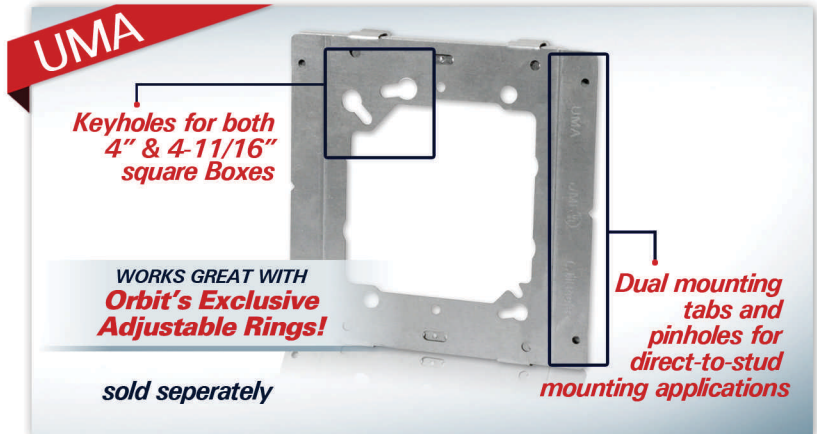

# SIMPLE SUPPORT BRACKET & UNIVERSAL MOUNTING ADAPTER

**SSB-4S includes**  
4" Square Box with 1/2" & 3/4" KOs

**SSB-5S includes**  
4-11/16" Square Box with 1/2" & 3/4" KOs

**SSB-5S-MKO includes**  
4-11/16" Square Box with MKOs  
(combination 1/2" & 3/4" KO)

- FEATURES**
- Fits up to 2 boxes between 16" Studs and up to 3 boxes between 24" Studs
  - UMA can be preassembled with SSB or snapped-on in the field
  - Easily adjust position of box on bracket before final securement
  - Rigidity when extended 24" eliminates need of back support
  - Available preassembled with either 1/2" and 3/4" KOs or with MKOs

Cat. No.	Description	Std. Pkg.
SSB	Simple Support Bracket adjusts from 16" to 24" for mounting boxes horizontally between studs	25
SSB-4S	Preassembled SSB with UMA and 4" (4S) 2-1/8" Deep Box with Ground Pigtail	12
SSB-5S	Preassembled SSB with UMA and 4-11/16" (5S) 2-1/8" Deep Box with Ground Pigtail	12
SSB-5S-MKO	Preassembled SSB with UMA and 4-11/16" (5S) 2-1/8" Deep Box with MKO and Ground Pigtail	12
UMA	Universal Mounting Adapter for mounting 4S and 5S boxes to SSB, USB, and directly to stud	25