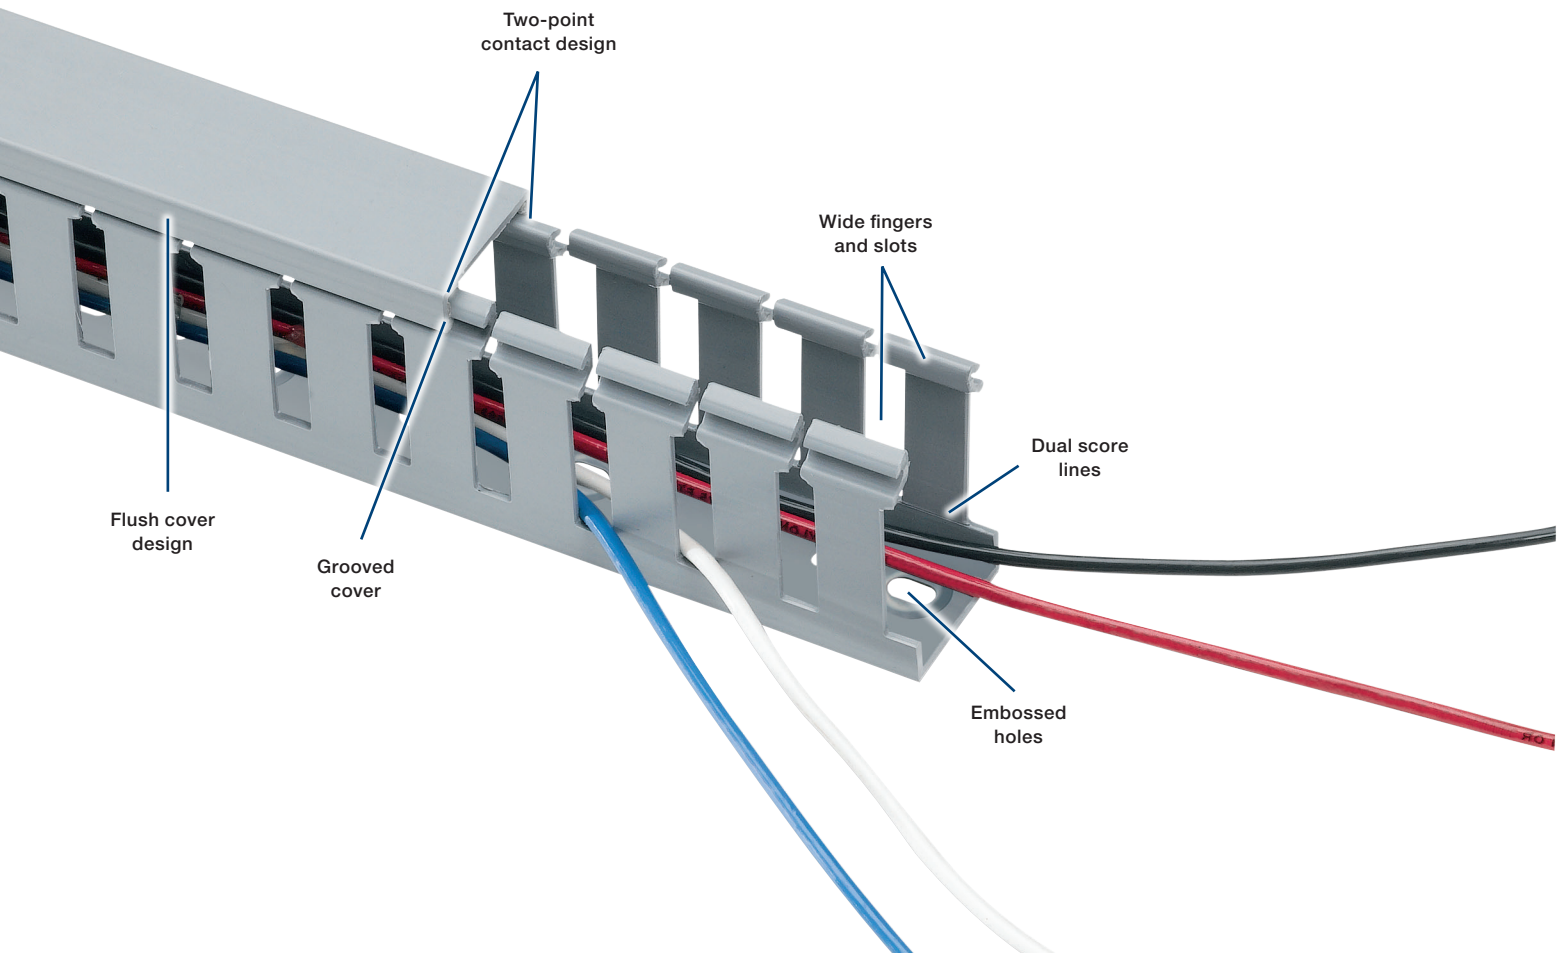

## Wide slot wiring duct

# A Greater sidewall rigidity with increased versatility.

### Wide slot wiring duct — PVC

- Wide fingers and slots increase rigidity and enable easier insertion of wiring bundles
- Non-slip cover does not slide easily and resists vibration
- Rounded edges keep hands and wires free of abrasion
- Dual score lines are designed to yield clean breakoffs at the base of the slot and the duct
- Cover attaches flush with sidewall for finished look
- Improved flush sidewall and cover style for greater wire capacity
- Constructed of flame-retardant PVC
- Integrated mounting holes — larger sizes include staggered holes for mounting flexibility (see page B-5 for illustration)
- Lead-free construction