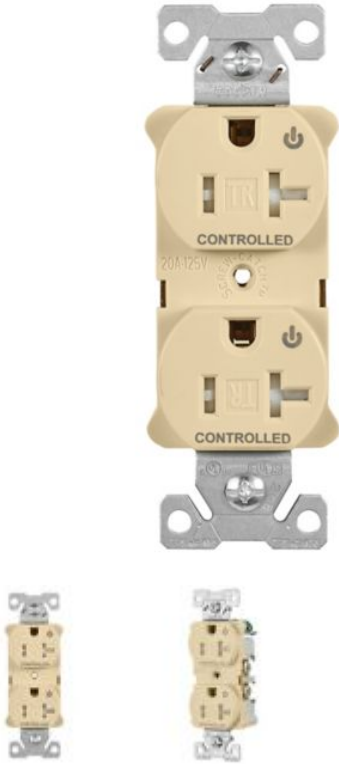

## Eaton TR5362CDV

Eaton Arrow Hart heavy duty industrial specification grade duplex receptacle, Tamper resistant, auto-grounding, Dual control, #14-10 AWG, 20A, Flush, 125V, Ivory, Brass, Impact-resistant thermoplastic face, PVC body, 5-20R, 2-pole, 3-wire, ,

### General specifications

<b>PRODUCT NAME</b>	Eaton Arrow Hart heavy-duty industrial specification grade duplex receptacle
<b>CATALOG NUMBER</b>	TR5362CDV
<b>UPC</b>	032664744655
<b>PRODUCT LENGTH/DEPTH</b>	1.3 in
<b>PRODUCT HEIGHT</b>	4.19 in
<b>PRODUCT WIDTH</b>	0.84 in
<b>PRODUCT WEIGHT</b>	0.22 lb
<b>CERTIFICATIONS</b>	cULus Listed

## Product specifications

<b>DEVICE TYPE</b>	Receptacle
<b>TYPE</b>	Dual control
<b>AMPERAGE RATING</b>	20A
<b>VOLTAGE RATING</b>	125V
<b>CONTACT MATERIAL</b>	Brass
<b>FEATURES</b>	Tamper resistant Auto-grounding Dual-controlled
<b>APPLICATION</b>	Industrial
<b>DEVICE GRADE</b>	Construction
<b>WIRING METHOD</b>	Back and side
<b>NUMBER OF WIRES</b>	Three-wire
<b>MOUNTING METHOD</b>	Flush
<b>NUMBER OF POLES</b>	Two-pole
<b>STYLE TYPE</b>	Standard
<b>COLOR</b>	Ivory
<b>CONNECTION TYPE</b>	Screw
<b>ALLOWABLE WIRE SIZE</b>	#14-10 AWG
<b>NEMA CONFIGURATION</b>	5-20R
<b>TORQUE RATING</b>	14 lbf-inch
<b>DESIGN TYPE</b>	Straight blade
<b>FACE/BODY MATERIAL</b>	PVC Body Impact-resistant thermoplastic face
<b>RECEPTACLE TYPE</b>	Duplex