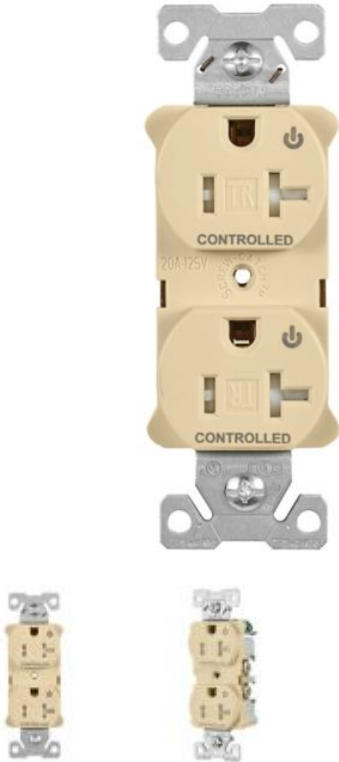

## Eaton TR5362CDV

Eaton Arrow Hart heavy duty industrial specification grade duplex receptacle, Tamper resistant, auto-grounding, Dual control, #14-10 AWG, 20A, Flush, 125V, Ivory, Brass, Impact-resistant thermoplastic face, PVC body, 5-20R, 2-pole, 3-wire, ,

### General specifications

<b>PRODUCT NAME</b>	Eaton Arrow Hart heavy-duty industrial specification grade duplex receptacle
<b>CATALOG NUMBER</b>	TR5362CDV
<b>UPC</b>	032664744655
<b>PRODUCT LENGTH/DEPTH</b>	1.3 in
<b>PRODUCT HEIGHT</b>	4.19 in
<b>PRODUCT WIDTH</b>	0.84 in
<b>PRODUCT WEIGHT</b>	0.22 lb
<b>CERTIFICATIONS</b>	cULus Listed

## Product specifications

<b>DEVICE TYPE</b>	Receptacle
<b>TYPE</b>	Dual control
<b>AMPERAGE RATING</b>	20A
<b>VOLTAGE RATING</b>	125V
<b>CONTACT MATERIAL</b>	Brass
<b>FEATURES</b>	Tamper resistant Auto-grounding Dual-controlled
<b>APPLICATION</b>	Industrial
<b>DEVICE GRADE</b>	Construction
<b>WIRING METHOD</b>	Back and side
<b>NUMBER OF WIRES</b>	Three-wire
<b>MOUNTING METHOD</b>	Flush
<b>NUMBER OF POLES</b>	Two-pole
<b>STYLE TYPE</b>	Standard
<b>COLOR</b>	Ivory
<b>CONNECTION TYPE</b>	Screw
<b>ALLOWABLE WIRE SIZE</b>	#14-10 AWG
<b>NEMA CONFIGURATION</b>	5-20R
<b>TORQUE RATING</b>	14 lbf-inch
<b>DESIGN TYPE</b>	Straight blade
<b>FACE/BODY MATERIAL</b>	PVC Body Impact-resistant thermoplastic face
<b>RECEPTACLE TYPE</b>	Duplex