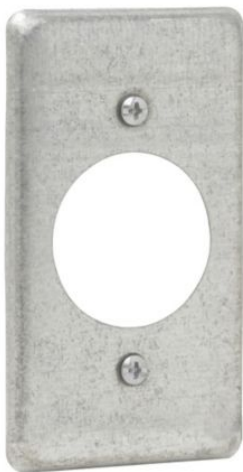

# Eaton TP610

Catalog Number: TP610

Eaton Crouse-Hinds series Utility Box Cover, Steel, For 20-30A, twist-lock, 1-19/32"

## General specifications

Product Name	Catalog Number
Eaton Crouse-Hinds series utility box cover	TP610
	UPC
	786189106107
Product Length/Depth	Product Height
4 in	0.25 in
Product Width	Product Weight
2.13 in	0.09 lb

### Type

For 20-30A, twist-lock, 1-19/32"