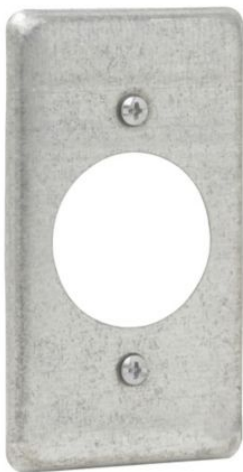

# Eaton TP610

Catalog Number: TP610

Eaton Crouse-Hinds series Utility Box Cover, Steel, For 20-30A, twist-lock, 1-19/32"

## General specifications

Product Name	Catalog Number
Eaton Crouse-Hinds series utility box cover	TP610
	UPC
	786189106107
Product Length/Depth	Product Height
4 in	0.25 in
Product Width	Product Weight
2.13 in	0.09 lb