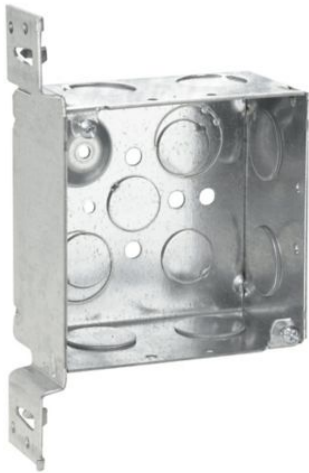

Eaton TP432VMS

Catalog Number: TP432VMS

Eaton Crouse-Hinds series Square Outlet Box, (2) 1/2", (2) 1/2", (1) 3/4" E, 4", VMS, Conduit (no clamps), Welded, 2-1/8", Steel, (8) 3/4", 30.3 cubic inch capacity

Capacity

30.3 cubic in

Depth

2-1/8"

Conduit/cable

Conduit (no clamps)

Bracket style

VMS

Eaton is a registered trademark.

All other trademarks are property of their respective owners.

[Eaton.com/socialmedia](https://www.eaton.com/socialmedia)

Eaton TP432VMS

Catalog Number: TP432VMS

Eaton Crouse-Hinds series Square Outlet Box, (2) 1/2", (2) 1/2", (1) 3/4" E, 4", VMS, Conduit (no clamps), Welded, 2-1/8", Steel, (8) 3/4", 30.3 cubic inch capacity

General specifications

Product Name	Catalog Number
Eaton Crouse-Hinds series square outlet box	TP432VMS
	UPC
	662279001210
Product Length/Depth	Product Height
4 in	2.13 in
Product Width	Product Weight
4 in	1 lb