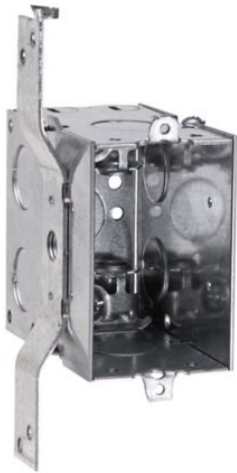

Eaton TP246

Catalog Number: TP246

Eaton Crouse-Hinds series Switch Box, (1) 1/2", S, set 7/8", 2, AC/MC clamps, 3-1/2", (1) 1/2", Steel, (2) 1/2", Gangable, 18.0 cubic inch capacity

General specifications

| | |
|--------------------------------------|-----------------------------|
| Product Name | Catalog Number |
| Eaton Crouse-Hinds series switch box | TP246 |
| UPC | Product Length/Depth |
| 786189102468 | 2 in |
| Product Height | Product Width |
| 3 in | 3.5 in |
| Product Weight | |
| 0.88 lb | |

Eaton is a registered trademark.

All other trademarks are property of their respective owners.

[Eaton.com/socialmedia](https://www.eaton.com/socialmedia)

Eaton TP246

Catalog Number: TP246

Eaton Crouse-Hinds series Switch Box, (1) 1/2", S, set 7/8", 2, AC/MC clamps, 3-1/2", (1) 1/2", Steel, (2) 1/2", Gangable, 18.0 cubic inch capacity

General specifications

| | |
|--------------------------------------|-----------------------------|
| Product Name | Catalog Number |
| Eaton Crouse-Hinds series switch box | TP246 |
| UPC | Product Length/Depth |
| 786189102468 | 2 in |
| Product Height | Product Width |
| 3 in | 3.5 in |
| Product Weight | |
| 0.88 lb | |