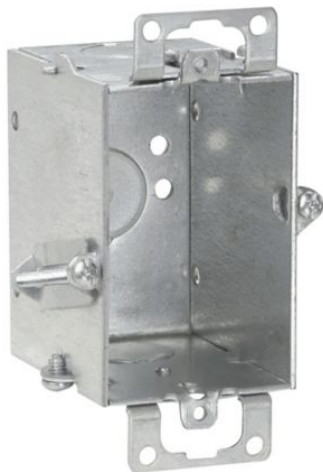

# Eaton TP224

Catalog Number: TP224

Eaton Crouse-Hinds series Switch Box, (1) 1/2", Hold-Tite, Conduit (no clamps), 2-1/2", (1) 1/2", Steel, Ears, Gangable, 12.5 cubic inch capacity

## General specifications

Product Name	Catalog Number
Eaton Crouse-Hinds series switch box	TP224
UPC	Product Length/Depth
786189102246	2 in
Product Height	Product Width
3 in	2.5 in
Product Weight	
0.61 lb	