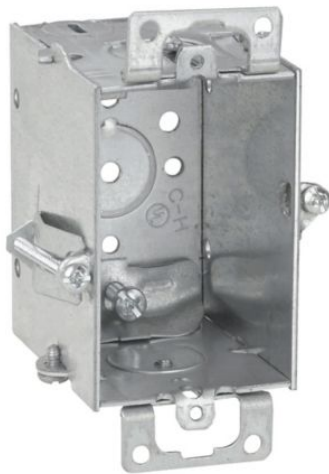

# Eaton TP163

Catalog Number: TP163

Eaton Crouse-Hinds series Switch Box, (1) 1/2", Hold-Tite, 2, NM clamps, 2-1/2", Steel, Ears, Gangable, 12.5 cubic inch capacity

## General specifications

Product Name	Catalog Number
Eaton Crouse-Hinds series switch box	TP163
UPC	Product Length/Depth
786189101638	2 in
Product Height	Product Width
3 in	2.5 in
Product Weight	
0.65 lb	