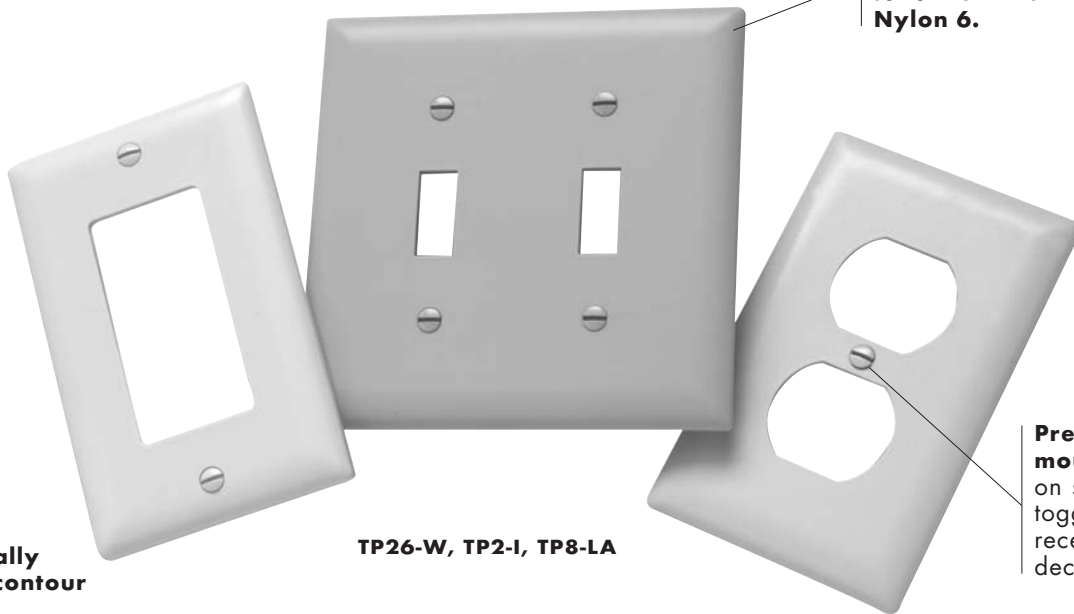

Maximum durability in plastic wall plates.

Self-extinguishing nylon construction makes these TradeMaster® wall plates virtually unbreakable. They will not crack if excessive torque is applied to installation screws. They are 3/16" higher and wider than typical plastic wall plates — not enough to be apparent to the eye, but the extra size cuts costs by reducing dry wall rework.

Features & Benefits

An extra 3/16" width and height than standard size wall plates for more tolerance in covering ragged sheet rock openings.

Molded of rugged, virtually unbreakable self-extinguishing .070 inch thick thermoplastic Nylon 6.