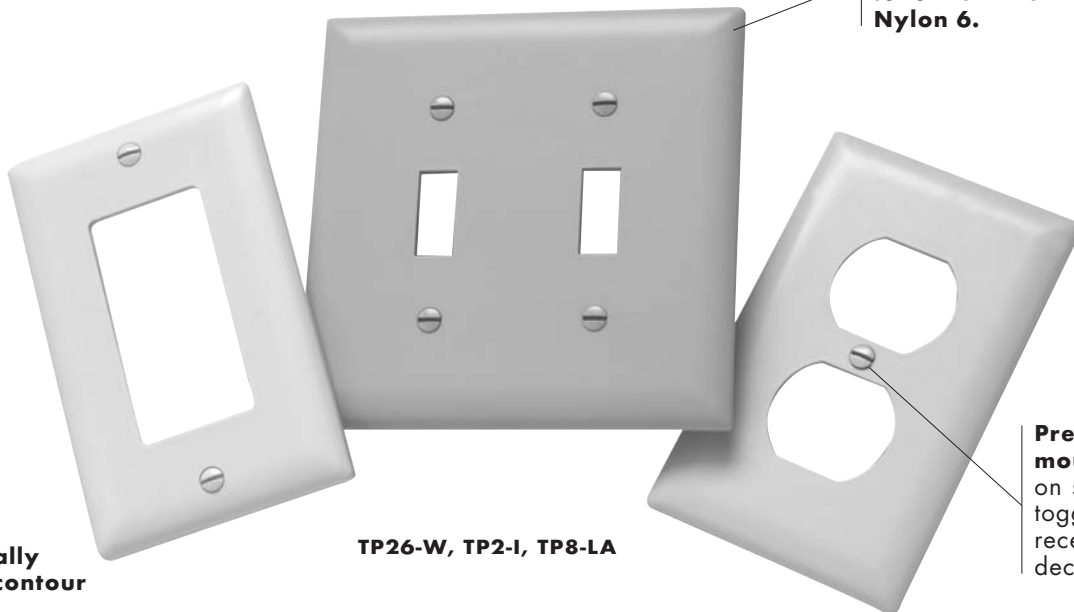

Pass & Seymour

Wall Plates TradeMaster® Thermoplastic Nylon One & Two Gang

TP1, TP2, TP8, TP82, TP26, TP262, TP13, TP23, TP7, TP720

Maximum durability in plastic wall plates.

Self-extinguishing nylon construction makes these TradeMaster® wall plates virtually unbreakable. They will not crack if excessive torque is applied to installation screws. They are 3/16" higher and wider than typical plastic wall plates — not enough to be apparent to the eye, but the extra size cuts costs by reducing dry wall rework.

Features & Benefits

An extra 3/16" width and height than standard size wall plates for more tolerance in covering ragged sheet rock openings.

Molded of rugged, virtually unbreakable self-extinguishing .070 inch thick thermoplastic Nylon 6.