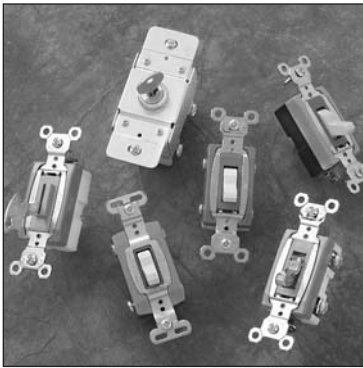

SWITCHES

- Heavy-Duty Toggle
- Heavy-Duty Lighted Toggle
- Heavy-Duty Security
- Heavy-Duty Locking
- Construction Grade Toggle
- Commercial Grade Toggle