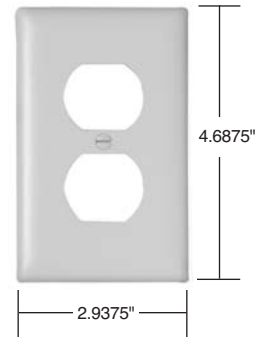

TradeMaster® Thermoplastic Nylon One & Two Gang

Pass & Seymour

Technical Specifications

3rd Party Compliance

UL Listed, Standard UL514, Cover Plates for Flush Mounted Wiring Devices.
CSA Certified.

Performance

Environmental	Chemical-Resistant
Flammability	UL94 V2

Materials

Plate Material	.070" Nylon 6
Plate Finish	Matte
Screws	Steel, Heads Painted to Match Plate Color

Warranty

1 Year

Dimensions for
TradeMaster One Gang