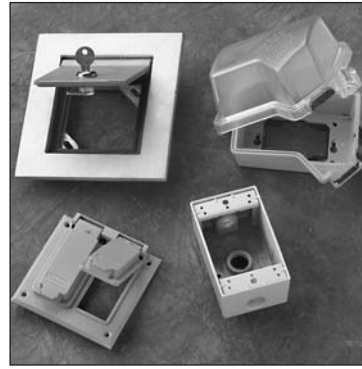

UL Listed, Standard UL514, Cover Plates for Flush Mounted Wiring Devices.
CSA Certified.

Performance

Environmental	Chemical-Resistant
Flammability	UL94 V2

Materials

Plate Material	.070" Nylon 6
Plate Finish	Matte
Screws	Steel, Heads Painted to Match Plate Color

Warranty

1 Year

Dimensions for
TradeMaster One Gang

Dimensions for
TradeMaster Two Gang

Complementary Devices & Accessories

WALL PLATES

- Stainless Steel
- Brass
- Aluminum
- Dustproof Stainless Steel Covers

WEATHERPROOF BOXES & COVERS

- While-In-Use Covers
- Heavy Cast Aluminum Covers
- Cast Covers
- Boxes

SWITCHES

- Heavy-Duty Toggle
- Heavy-Duty Lighted Toggle
- Heavy-Duty Security
- Heavy-Duty Locking
- Construction Grade Toggle
- Commercial Grade Toggle