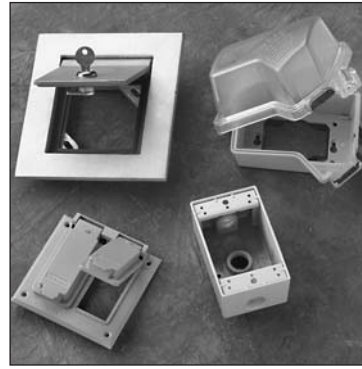

UL Listed, Standard UL514, Cover Plates for Flush Mounted Wiring Devices.
CSA Certified.

Performance

Environmental	Chemical-Resistant
Flammability	UL94 V2

Materials

Plate Material	.070" Nylon 6
Plate Finish	Matte
Screws	Steel, Heads Painted to Match Plate Color

Warranty

1 Year

Dimensions for
TradeMaster One Gang

Dimensions for
TradeMaster Two Gang

Complementary Devices & Accessories

WALL PLATES

- Stainless Steel
- Brass
- Aluminum
- Dustproof Stainless Steel Covers