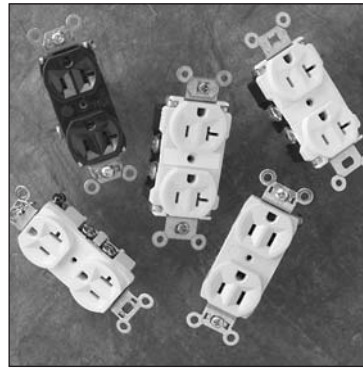

STRAIGHT BLADE RECEPTACLES

- Extra Heavy-Duty
- Heavy-Duty
- Construction Grade
- Commercial Grade