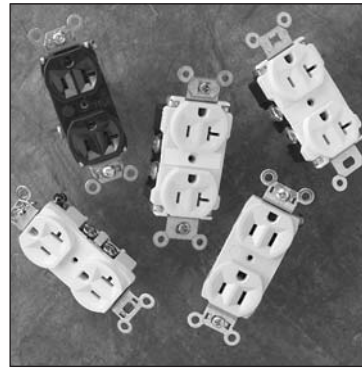

STRAIGHT BLADE RECEPTACLES

- Extra Heavy-Duty
- Heavy-Duty
- Construction Grade
- Commercial Grade