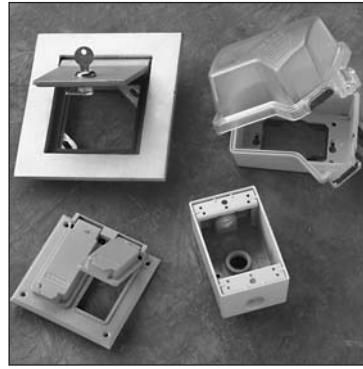

UL Listed, Standard UL514, Cover Plates for Flush Mounted Wiring Devices.
CSA Certified.

Performance

Environmental	Chemical-Resistant
Flammability	UL94 V2

Materials

Plate Material	.070" Nylon 6
Plate Finish	Matte
Screws	Steel, Heads Painted to Match Plate Color

Warranty

1 Year

Dimensions for
TradeMaster One Gang

Dimensions for
TradeMaster Two Gang

Complementary Devices & Accessories

WALL PLATES

- Stainless Steel
- Brass
- Aluminum
- Dustproof Stainless Steel Covers