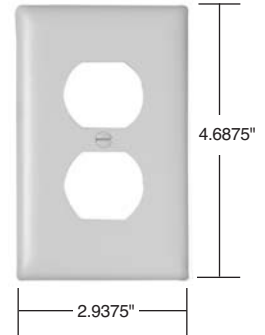

TradeMaster® Thermoplastic Nylon One & Two Gang

Pass & Seymour

Technical Specifications

3rd Party Compliance

UL Listed, Standard UL514, Cover Plates for Flush Mounted Wiring Devices.
CSA Certified.

Performance

Environmental	Chemical-Resistant
Flammability	UL94 V2

Materials

Plate Material	.070" Nylon 6
Plate Finish	Matte
Screws	Steel, Heads Painted to Match Plate Color

Warranty

1 Year

Dimensions for
TradeMaster One Gang