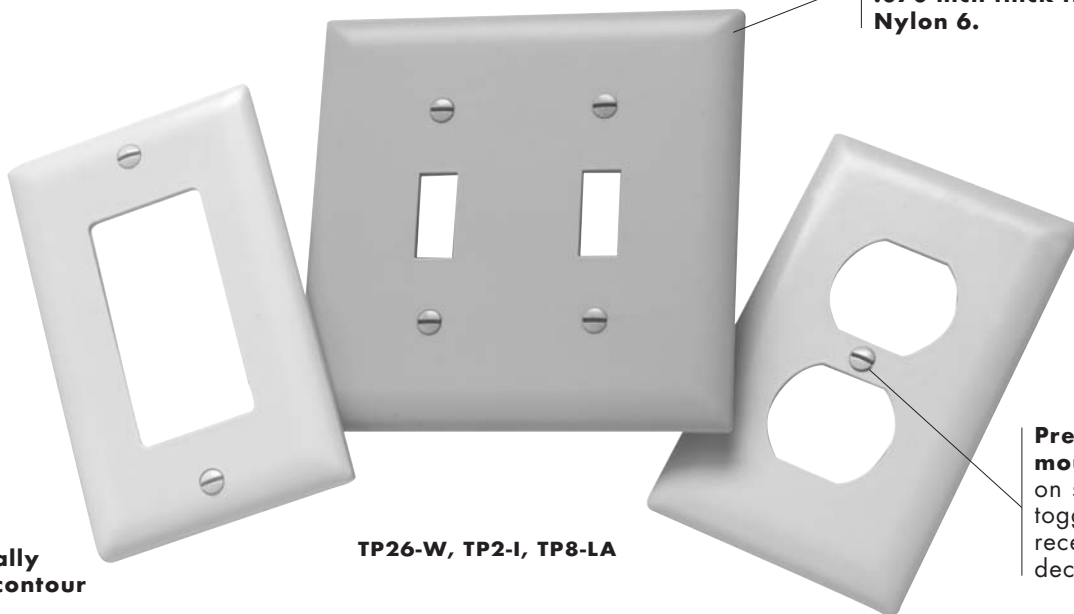

Pass & Seymour

Wall Plates TradeMaster® Thermoplastic Nylon One & Two Gang

TP1, TP2, TP8, TP82, TP26, TP262, TP13, TP23, TP7, TP720

Maximum durability in plastic wall plates.

Self-extinguishing nylon construction makes these TradeMaster® wall plates virtually unbreakable. They will not crack if excessive torque is applied to installation screws. They are 3/16" higher and wider than typical plastic wall plates — not enough to be apparent to the eye, but the extra size cuts costs by reducing dry wall rework.

Features & Benefits

An extra 3/16" width and height than standard size wall plates for more tolerance in covering ragged sheet rock openings.

Molded of rugged, virtually unbreakable self-extinguishing .070 inch thick thermoplastic Nylon 6.