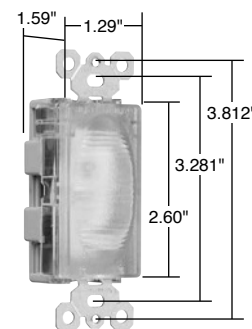

TMHWLCC

TMHWLECC

TM8HWLWCC

TM8HWLTRLACC

Catalog Number	Rating A. VAC	Light Output In 1' FCD*	Color	3rd Party Compliance	
				UL US	UL1598
<b>TradeMaster® Decorator Full Hallway Light with Light Sensor</b>					
TMHWLCC	— 120	0.1328	Clear		•
<b>Enhanced Decorator Full Hallway Light with Light Sensor</b>					
TMHWLECC	— 120	1.079	Clear		•
<b>Enhanced Decorator Full Hallway Light without Light Sensor</b>					
TMHWLENSCC	— 120	1.113	Clear		•
<b>Full Hallway Decorator Light for use with P&amp;S Metal Louver Plates**</b>					
TMHWLLOUVCC	— 120	0.0843	Clear		•

\*FCD = Foot Candle Distance, 1 Lumen = 1 FCD. See page S-56 for more information.

\*\*For Louver Plates, see Page Q-21.

Catalog Number	Rating A. VAC	Light Output In 1' FCD*	Color	NEMA Config. No.	3rd Party Compliance	
					UL US	UL498
<b>TradeMaster® Decorator Hallway Light &amp; Single Receptacle</b>						
TM8HWLICC	15 120/125	0.1442	Ivory	5-15R		•
TM8HWLWCC	15 120/125	0.1442	White	5-15R		•
TM8HWLCC	15 120/125	0.1442	Brown	5-15R		•
TM8HWLBKCC	15 120/125	0.1442	Black	5-15R		•
TM8HWLLACC	15 120/125	0.1442	Light Almond	5-15R		•
<b>Decorator Hallway Light with High Output Light &amp; Tamper-Resistant Single Receptacle</b>						
TM8HWLTRICC	15 125	0.2561	Ivory	5-15R		•
TM8HWLTRWCC	15 125	0.2561	White	5-15R		•
TM8HWLTRCC	15 125	0.2561	Brown	5-15R		•
TM8HWLTRBKCC	15 125	0.2561	Black	5-15R		•
TM8HWLTRLACC	15 125	0.2561	Light Almond	5-15R		•

\*FCD = Foot Candle Distance. 1 Lumen = 1 FCD. See page S-56 for more information.

For complete line of Decorator Combination Devices, see Pages D-9 – D-12, D-20, D-24, D-33 and D-39.

All devices listed on this page conform to NEMA WD-1 and WD-6.