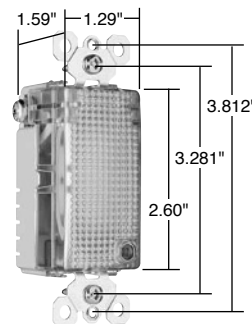

TMHWLCC

TMHWLECC

TM8HWLWCC

TM8HWLTRLACC

Catalog Number	Rating A. VAC	Light Output In 1' FCD*	Color	3rd Party Compliance	
				UL US	UL1598
<b>TradeMaster® Decorator Full Hallway Light with Light Sensor</b>					
TMHWLCC	— 120	0.1328	Clear		•
<b>Enhanced Decorator Full Hallway Light with Light Sensor</b>					
TMHWLECC	— 120	1.079	Clear		•
<b>Enhanced Decorator Full Hallway Light without Light Sensor</b>					
TMHWLENSCC	— 120	1.113	Clear		•
<b>Full Hallway Decorator Light for use with P&amp;S Metal Louver Plates**</b>					
TMHWLLOUVCC	— 120	0.0843	Clear		•

\*FCD = Foot Candle Distance, 1 Lumen = 1 FCD. See page S-56 for more information.

\*\*For Louver Plates, see Page Q-21.

Catalog Number	Rating A. VAC	Light Output In 1' FCD*	Color	NEMA Config. No.	3rd Party Compliance	
					UL US	UL498
<b>TradeMaster® Decorator Hallway Light &amp; Single Receptacle</b>						
TM8HWLICC	15 120/125	0.1442	Ivory	5-15R		•
TM8HWLWCC	15 120/125	0.1442	White	5-15R		•
TM8HWLCC	15 120/125	0.1442	Brown	5-15R		•
TM8HWLBKCC	15 120/125	0.1442	Black	5-15R		•
TM8HWLLACC	15 120/125	0.1442	Light Almond	5-15R		•
<b>Decorator Hallway Light with High Output Light &amp; Tamper-Resistant Single Receptacle</b>						
TM8HWLTRICC	15 125	0.2561	Ivory	5-15R		•
TM8HWLTRWCC	15 125	0.2561	White	5-15R		•
TM8HWLTRCC	15 125	0.2561	Brown	5-15R		•
TM8HWLTRBKCC	15 125	0.2561	Black	5-15R		•
TM8HWLTRLACC	15 125	0.2561	Light Almond	5-15R		•

\*FCD = Foot Candle Distance. 1 Lumen = 1 FCD. See page S-56 for more information.

For complete line of Decorator Combination Devices, see Pages D-9 – D-12, D-20, D-24, D-33 and D-39.

All devices listed on this page conform to NEMA WD-1 and WD-6.