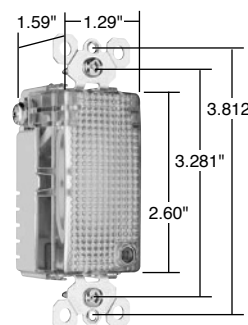

Straight Blade Receptacles TradeMaster® Decorator Hallway Lights & Combination Devices

Pass & Seymour

Features	
- Impact-resistant face and body. - GE Lexan™ high impact-resistant lens. - External screw-pressure-plate back and side wired. Accepts #12 and #14 AWG. - Ground screw position under the end of the strap minimizes the risk of contact. - Energy-efficient LED has average 20-year life expectancy: eliminates bulb replacement. - Sensor automatically turns light ON in the dark.	- Increased light output for better illumination. - Light sensor for enhanced sensitivity. Tamper-Resistant Combination Version: - UL tested shutter mechanism for protection against improper object insertion per UL478. - Specially designed for increased protection of children in their homes. - Superior protection than traditional outlet “caps” or “protection plates.”

TMHWLECC

Catalog Number	Rating A. VAC	Light Output In 1' FCD*	Color	3rd Party Compliance	
				UL	UL1598
TradeMaster® Decorator Full Hallway Light with Light Sensor					
TMHWLCC	— 120	0.1328	Clear		•
Enhanced Decorator Full Hallway Light with Light Sensor					
TMHWLECC	— 120	1.079	Clear		•
Enhanced Decorator Full Hallway Light without Light Sensor					
TMHWLENSCC	— 120	1.113	Clear		•
Full Hallway Decorator Light for use with P&S Metal Louver Plates**					
TMHWLLOUVCC	— 120	0.0843	Clear		•

*FCD = Foot Candle Distance, 1 Lumen = 1 FCD. See page S-56 for more information.

**For Louver Plates, see Page Q-21.