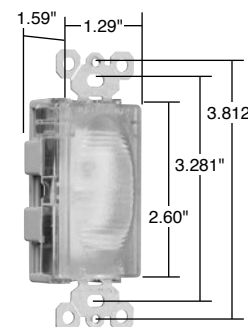

Straight Blade Receptacles TradeMaster® Decorator Hallway Lights & Combination Devices

Pass & Seymour

Features	
- Impact-resistant face and body. - GE Lexan™ high impact-resistant lens. - External screw-pressure-plate back and side wired. Accepts #12 and #14 AWG. - Ground screw position under the end of the strap minimizes the risk of contact. - Energy-efficient LED has average 20-year life expectancy: eliminates bulb replacement. - Sensor automatically turns light ON in the dark.	- Increased light output for better illumination. - Light sensor for enhanced sensitivity. Tamper-Resistant Combination Version: - UL tested shutter mechanism for protection against improper object insertion per UL478. - Specially designed for increased protection of children in their homes. - Superior protection than traditional outlet “caps” or “protection plates.”

TMHWLCC