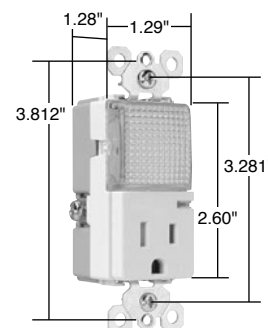

TM8HWLTRLACC

Catalog Number	Rating A. VAC	Light Output In 1' FCD*	Color	3rd Party Compliance	
				UL	UL1598
TradeMaster® Decorator Full Hallway Light with Light Sensor					
TMHWLCC	— 120	0.1328	Clear		•
Enhanced Decorator Full Hallway Light with Light Sensor					
TMHWLECC	— 120	1.079	Clear		•
Enhanced Decorator Full Hallway Light without Light Sensor					
TMHWLENSCC	— 120	1.113	Clear		•
Full Hallway Decorator Light for use with P&S Metal Louver Plates**					
TMHWLLOUVCC	— 120	0.0843	Clear		•

*FCD = Foot Candle Distance, 1 Lumen = 1 FCD. See page S-56 for more information.

**For Louver Plates, see Page Q-21.

Catalog Number	Rating A. VAC	Light Output In 1' FCD*	Color	NEMA Config. No.	3rd Party Compliance	
					UL	UL498
TradeMaster® Decorator Hallway Light & Single Receptacle						
TM8HWLICC	15 120/125	0.1442	Ivory	5-15R		•
TM8HWLWCC	15 120/125	0.1442	White	5-15R		•
TM8HWLCC	15 120/125	0.1442	Brown	5-15R		•
TM8HWLBKCC	15 120/125	0.1442	Black	5-15R		•
TM8HWLLACC	15 120/125	0.1442	Light Almond	5-15R		•
Decorator Hallway Light with High Output Light & Tamper-Resistant Single Receptacle						
TM8HWLTRICC	15 125	0.2561	Ivory	5-15R		•
TM8HWLTRWCC	15 125	0.2561	White	5-15R		•
TM8HWLTRCC	15 125	0.2561	Brown	5-15R		•
TM8HWLTRBKCC	15 125	0.2561	Black	5-15R		•
TM8HWLTRLACC	15 125	0.2561	Light Almond	5-15R		•

*FCD = Foot Candle Distance. 1 Lumen = 1 FCD. See page S-56 for more information.

For complete line of Decorator Combination Devices, see Pages D-9 – D-12, D-20, D-24, D-33 and D-39.

All devices listed on this page conform to NEMA WD-1 and WD-6.

Straight Blade Receptacles

Hallway Lights & Combination Devices