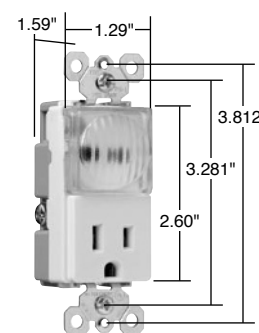

Straight Blade Receptacles TradeMaster® Decorator Hallway Lights & Combination Devices

Pass & Seymour

Features	
- Impact-resistant face and body. - GE Lexan™ high impact-resistant lens. - External screw-pressure-plate back and side wired. Accepts #12 and #14 AWG. - Ground screw position under the end of the strap minimizes the risk of contact. - Energy-efficient LED has average 20-year life expectancy: eliminates bulb replacement. - Sensor automatically turns light ON in the dark.	- Increased light output for better illumination. - Light sensor for enhanced sensitivity. Tamper-Resistant Combination Version: - UL tested shutter mechanism for protection against improper object insertion per UL478. - Specially designed for increased protection of children in their homes. - Superior protection than traditional outlet “caps” or “protection plates.”

TM8HWLWCC

Catalog Number	Rating A. VAC	Light Output In 1' FCD*	Color	3rd Party Compliance	
				UL	UL1598
TradeMaster® Decorator Full Hallway Light with Light Sensor					
TMHWLCC	— 120	0.1328	Clear		•
Enhanced Decorator Full Hallway Light with Light Sensor					
TMHWLECC	— 120	1.079	Clear		•
Enhanced Decorator Full Hallway Light without Light Sensor					
TMHWLENSCC	— 120	1.113	Clear		•
Full Hallway Decorator Light for use with P&S Metal Louver Plates**					
TMHWLLOUVCC	— 120	0.0843	Clear		•

*FCD = Foot Candle Distance, 1 Lumen = 1 FCD. See page S-56 for more information.

**For Louver Plates, see Page Q-21.