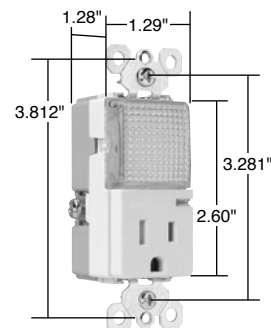

TMHWLCC

TMHWLECC

TM8HWLWCC

TM8HWLTRLACC

Catalog Number	Rating A. VAC	Light Output In 1' FCD*	Color	3rd Party Compliance	
				UL US	UL1598
<b>TradeMaster® Decorator Full Hallway Light with Light Sensor</b>					
TMHWLCC	— 120	0.1328	Clear		•
<b>Enhanced Decorator Full Hallway Light with Light Sensor</b>					
TMHWLECC	— 120	1.079	Clear		•
<b>Enhanced Decorator Full Hallway Light without Light Sensor</b>					
TMHWLENSCC	— 120	1.113	Clear		•
<b>Full Hallway Decorator Light for use with P&amp;S Metal Louver Plates**</b>					
TMHWLLOUVCC	— 120	0.0843	Clear		•

\*FCD = Foot Candle Distance, 1 Lumen = 1 FCD. See page S-56 for more information.

\*\*For Louver Plates, see Page Q-21.

Catalog Number	Rating A. VAC	Light Output In 1' FCD*	Color	NEMA Config. No.	3rd Party Compliance	
					UL US	UL498
<b>TradeMaster® Decorator Hallway Light &amp; Single Receptacle</b>						
TM8HWLICC	15 120/125	0.1442	Ivory	5-15R		•
TM8HWLWCC	15 120/125	0.1442	White	5-15R		•
TM8HWLCC	15 120/125	0.1442	Brown	5-15R		•
TM8HWLBKCC	15 120/125	0.1442	Black	5-15R		•
TM8HWLLACC	15 120/125	0.1442	Light Almond	5-15R		•
<b>Decorator Hallway Light with High Output Light &amp; Tamper-Resistant Single Receptacle</b>						
TM8HWLTRICC	15 125	0.2561	Ivory	5-15R		•
TM8HWLTRWCC	15 125	0.2561	White	5-15R		•
TM8HWLTRCC	15 125	0.2561	Brown	5-15R		•
TM8HWLTRBKCC	15 125	0.2561	Black	5-15R		•
TM8HWLTRLACC	15 125	0.2561	Light Almond	5-15R		•

\*FCD = Foot Candle Distance. 1 Lumen = 1 FCD. See page S-56 for more information.

For complete line of Decorator Combination Devices, see Pages D-9 – D-12, D-20, D-24, D-33 and D-39.

All devices listed on this page conform to NEMA WD-1 and WD-6.