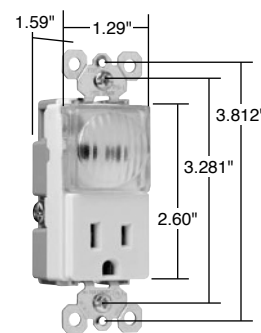

TMHWLCC

TMHWLECC

TM8HWLWCC

TM8HWLTRLACC

Catalog Number	Rating A. VAC	Light Output In 1' FCD*	Color	3rd Party Compliance	
				UL US	UL1598
<b>TradeMaster® Decorator Full Hallway Light with Light Sensor</b>					
TMHWLCC	— 120	0.1328	Clear		•
<b>Enhanced Decorator Full Hallway Light with Light Sensor</b>					
TMHWLECC	— 120	1.079	Clear		•
<b>Enhanced Decorator Full Hallway Light without Light Sensor</b>					
TMHWLENSCC	— 120	1.113	Clear		•
<b>Full Hallway Decorator Light for use with P&amp;S Metal Louver Plates**</b>					
TMHWLLOUVCC	— 120	0.0843	Clear		•

\*FCD = Foot Candle Distance, 1 Lumen = 1 FCD. See page S-56 for more information.

\*\*For Louver Plates, see Page Q-21.

Catalog Number	Rating A. VAC	Light Output In 1' FCD*	Color	NEMA Config. No.	3rd Party Compliance	
					UL US	UL498
<b>TradeMaster® Decorator Hallway Light &amp; Single Receptacle</b>						
TM8HWLICC	15 120/125	0.1442	Ivory	5-15R		•
TM8HWLWCC	15 120/125	0.1442	White	5-15R		•
TM8HWLCC	15 120/125	0.1442	Brown	5-15R		•
TM8HWLBKCC	15 120/125	0.1442	Black	5-15R		•
TM8HWLLACC	15 120/125	0.1442	Light Almond	5-15R		•
<b>Decorator Hallway Light with High Output Light &amp; Tamper-Resistant Single Receptacle</b>						
TM8HWLTRICC	15 125	0.2561	Ivory	5-15R		•
TM8HWLTRWCC	15 125	0.2561	White	5-15R		•
TM8HWLTRCC	15 125	0.2561	Brown	5-15R		•
TM8HWLTRBKCC	15 125	0.2561	Black	5-15R		•
TM8HWLTRLACC	15 125	0.2561	Light Almond	5-15R		•

\*FCD = Foot Candle Distance. 1 Lumen = 1 FCD. See page S-56 for more information.

For complete line of Decorator Combination Devices, see Pages D-9 – D-12, D-20, D-24, D-33 and D-39.

All devices listed on this page conform to NEMA WD-1 and WD-6.