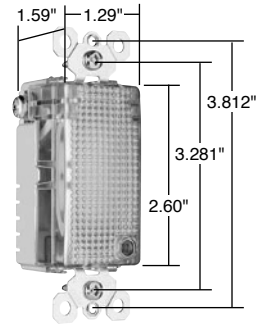

TMHWLCC

TMHWLECC

TM8HWLWCC

TM8HWLTRLACC

Catalog Number	Rating A. VAC	Light Output In 1' FCD*	Color	3rd Party Compliance	
				UL US	UL1598
<b>TradeMaster® Decorator Full Hallway Light with Light Sensor</b>					
TMHWLCC	— 120	0.1328	Clear		•
<b>Enhanced Decorator Full Hallway Light with Light Sensor</b>					
TMHWLECC	— 120	1.079	Clear		•
<b>Enhanced Decorator Full Hallway Light without Light Sensor</b>					
TMHWLENSCC	— 120	1.113	Clear		•
<b>Full Hallway Decorator Light for use with P&amp;S Metal Louver Plates**</b>					
TMHWLLOUVCC	— 120	0.0843	Clear		•

\*FCD = Foot Candle Distance, 1 Lumen = 1 FCD. See page S-56 for more information.

\*\*For Louver Plates, see Page Q-21.

Catalog Number	Rating A. VAC	Light Output In 1' FCD*	Color	NEMA Config. No.	3rd Party Compliance	
					UL US	UL498
<b>TradeMaster® Decorator Hallway Light &amp; Single Receptacle</b>						
TM8HWLICC	15 120/125	0.1442	Ivory	5-15R		•
TM8HWLWCC	15 120/125	0.1442	White	5-15R		•
TM8HWLCC	15 120/125	0.1442	Brown	5-15R		•
TM8HWLBKCC	15 120/125	0.1442	Black	5-15R		•
TM8HWLLACC	15 120/125	0.1442	Light Almond	5-15R		•
<b>Decorator Hallway Light with High Output Light &amp; Tamper-Resistant Single Receptacle</b>						
TM8HWLTRICC	15 125	0.2561	Ivory	5-15R		•
TM8HWLTRWCC	15 125	0.2561	White	5-15R		•
TM8HWLTRCC	15 125	0.2561	Brown	5-15R		•
TM8HWLTRBKCC	15 125	0.2561	Black	5-15R		•
TM8HWLTRLACC	15 125	0.2561	Light Almond	5-15R		•

\*FCD = Foot Candle Distance. 1 Lumen = 1 FCD. See page S-56 for more information.

For complete line of Decorator Combination Devices, see Pages D-9 – D-12, D-20, D-24, D-33 and D-39.

All devices listed on this page conform to NEMA WD-1 and WD-6.