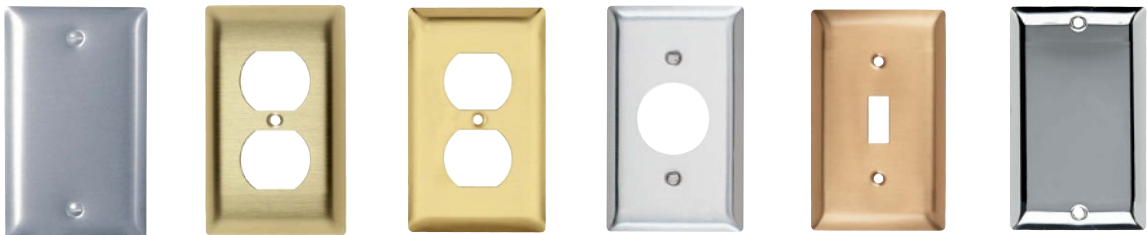

# Devices & Wall Plates Color Selection Chart

Pass & Seymour

## Devices & Plastic Wall Plate Colors

Ivory      Light Almond      White      Green

Black      Blue      Brown      Gray      Orange      Red

See specific device and wall plate catalog charts for particular color availabilities.

## Metal Wall Plates

**Metal Finish**    Aluminum      Brass (Brushed)      Polished Brass      Stainless Steel      Brushed Bronze      Chrome