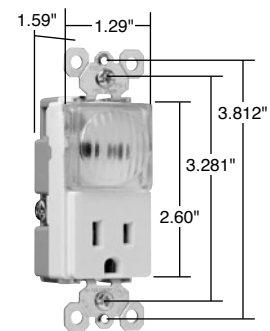

TMHWLCC

TMHWLECC

TM8HWLWCC

TM8HWLTRLACC

Catalog Number	Rating A. VAC	Light Output In 1' FCD*	Color	3rd Party Compliance	
				UL	UL1598
<b>TradeMaster® Decorator Full Hallway Light with Light Sensor</b>					
TMHWLCC	— 120	0.1328	Clear		•
<b>Enhanced Decorator Full Hallway Light with Light Sensor</b>					
TMHWLECC	— 120	1.079	Clear		•
<b>Enhanced Decorator Full Hallway Light without Light Sensor</b>					
TMHWLENSCC	— 120	1.113	Clear		•
<b>Full Hallway Decorator Light for use with P&amp;S Metal Louver Plates**</b>					
TMHWLLOUVCC	— 120	0.0843	Clear		•

\*FCD = Foot Candle Distance, 1 Lumen = 1 FCD. See page S-56 for more information.

\*\*For Louver Plates, see Page Q-21.

Catalog Number	Rating A. VAC	Light Output In 1' FCD*	Color	NEMA Config. No.	3rd Party Compliance	
					UL	UL498
<b>TradeMaster® Decorator Hallway Light &amp; Single Receptacle</b>						
TM8HWLICC	15 120/125	0.1442	Ivory	5-15R		•
TM8HWLWCC	15 120/125	0.1442	White	5-15R		•
TM8HWLCC	15 120/125	0.1442	Brown	5-15R		•
TM8HWLBKCC	15 120/125	0.1442	Black	5-15R		•
TM8HWLLACC	15 120/125	0.1442	Light Almond	5-15R		•
<b>Decorator Hallway Light with High Output Light &amp; Tamper-Resistant Single Receptacle</b>						
TM8HWLTRICC	15 125	0.2561	Ivory	5-15R		•
TM8HWLTRWCC	15 125	0.2561	White	5-15R		•
TM8HWLTRCC	15 125	0.2561	Brown	5-15R		•
TM8HWLTRBKCC	15 125	0.2561	Black	5-15R		•
TM8HWLTRLACC	15 125	0.2561	Light Almond	5-15R		•

\*FCD = Foot Candle Distance. 1 Lumen = 1 FCD. See page S-56 for more information.

For complete line of Decorator Combination Devices, see Pages D-9 – D-12, D-20, D-24, D-33 and D-39.

All devices listed on this page conform to NEMA WD-1 and WD-6.