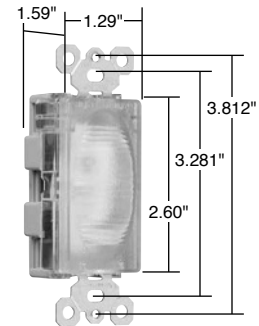

TMHWLCC

TMHWLECC

TM8HWLWCC

TM8HWLTRLACC

Catalog Number	Rating A. VAC	Light Output In 1' FCD*	Color	3rd Party Compliance	
				UL	UL1598
<b>TradeMaster® Decorator Full Hallway Light with Light Sensor</b>					
TMHWLCC	— 120	0.1328	Clear		•
<b>Enhanced Decorator Full Hallway Light with Light Sensor</b>					
TMHWLECC	— 120	1.079	Clear		•
<b>Enhanced Decorator Full Hallway Light without Light Sensor</b>					
TMHWLENSCC	— 120	1.113	Clear		•
<b>Full Hallway Decorator Light for use with P&amp;S Metal Louver Plates**</b>					
TMHWLLOUVCC	— 120	0.0843	Clear		•

\*FCD = Foot Candle Distance, 1 Lumen = 1 FCD. See page S-56 for more information.

\*\*For Louver Plates, see Page Q-21.

Catalog Number	Rating A. VAC	Light Output In 1' FCD*	Color	NEMA Config. No.	3rd Party Compliance	
					UL	UL498
<b>TradeMaster® Decorator Hallway Light &amp; Single Receptacle</b>						
TM8HWLICC	15 120/125	0.1442	Ivory	5-15R		•
TM8HWLWCC	15 120/125	0.1442	White	5-15R		•
TM8HWLCC	15 120/125	0.1442	Brown	5-15R		•
TM8HWLBKCC	15 120/125	0.1442	Black	5-15R		•
TM8HWLLACC	15 120/125	0.1442	Light Almond	5-15R		•
<b>Decorator Hallway Light with High Output Light &amp; Tamper-Resistant Single Receptacle</b>						
TM8HWLTRICC	15 125	0.2561	Ivory	5-15R		•
TM8HWLTRWCC	15 125	0.2561	White	5-15R		•
TM8HWLTRCC	15 125	0.2561	Brown	5-15R		•
TM8HWLTRBKCC	15 125	0.2561	Black	5-15R		•
TM8HWLTRLACC	15 125	0.2561	Light Almond	5-15R		•

\*FCD = Foot Candle Distance. 1 Lumen = 1 FCD. See page S-56 for more information.

For complete line of Decorator Combination Devices, see Pages D-9 – D-12, D-20, D-24, D-33 and D-39.

All devices listed on this page conform to NEMA WD-1 and WD-6.