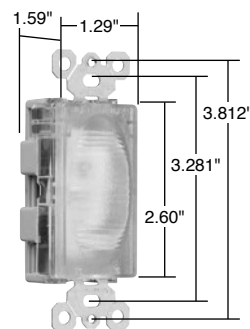

TMHWLCC

TMHWLECC

TM8HWLWCC

TM8HWLTRLACC

Catalog Number	Rating A. VAC	Light Output In 1' FCD*	Color	3rd Party Compliance	
				UL	UL1598
<b>TradeMaster® Decorator Full Hallway Light with Light Sensor</b>					
TMHWLCC	— 120	0.1328	Clear		•
<b>Enhanced Decorator Full Hallway Light with Light Sensor</b>					
TMHWLECC	— 120	1.079	Clear		•
<b>Enhanced Decorator Full Hallway Light without Light Sensor</b>					
TMHWLENSCC	— 120	1.113	Clear		•
<b>Full Hallway Decorator Light for use with P&amp;S Metal Louver Plates**</b>					
TMHWLLOUVCC	— 120	0.0843	Clear		•

\*FCD = Foot Candle Distance, 1 Lumen = 1 FCD. See page S-56 for more information.

\*\*For Louver Plates, see Page Q-21.

Catalog Number	Rating A. VAC	Light Output In 1' FCD*	Color	NEMA Config. No.	3rd Party Compliance	
					UL	UL498
<b>TradeMaster® Decorator Hallway Light &amp; Single Receptacle</b>						
TM8HWLICC	15 120/125	0.1442	Ivory	5-15R		•
TM8HWLWCC	15 120/125	0.1442	White	5-15R		•
TM8HWLCC	15 120/125	0.1442	Brown	5-15R		•
TM8HWLBKCC	15 120/125	0.1442	Black	5-15R		•
TM8HWLLACC	15 120/125	0.1442	Light Almond	5-15R		•
<b>Decorator Hallway Light with High Output Light &amp; Tamper-Resistant Single Receptacle</b>						
TM8HWLTRICC	15 125	0.2561	Ivory	5-15R		•
TM8HWLTRWCC	15 125	0.2561	White	5-15R		•
TM8HWLTRCC	15 125	0.2561	Brown	5-15R		•
TM8HWLTRBKCC	15 125	0.2561	Black	5-15R		•
TM8HWLTRLACC	15 125	0.2561	Light Almond	5-15R		•

\*FCD = Foot Candle Distance. 1 Lumen = 1 FCD. See page S-56 for more information.

For complete line of Decorator Combination Devices, see Pages D-9 – D-12, D-20, D-24, D-33 and D-39.

All devices listed on this page conform to NEMA WD-1 and WD-6.