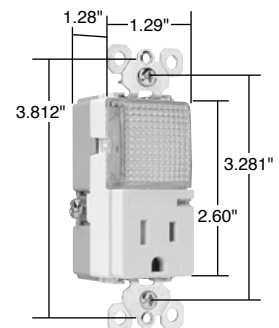

TM8HWLTRLACC

Catalog Number	Rating A. VAC	Light Output In 1' FCD*	Color	3rd Party Compliance	
				UL1598	
TradeMaster® Decorator Full Hallway Light with Light Sensor					
TMHWLCC	— 120	0.1328	Clear		•
Enhanced Decorator Full Hallway Light with Light Sensor					
TMHWLECC	— 120	1.079	Clear		•
Enhanced Decorator Full Hallway Light without Light Sensor					
TMHWLENSCC	— 120	1.113	Clear		•
Full Hallway Decorator Light for use with P&S Metal Louver Plates**					
TMHWLLOUVCC	— 120	0.0843	Clear		•

*FCD = Foot Candle Distance, 1 Lumen = 1 FCD. See page S-56 for more information.

**For Louver Plates, see Page Q-21.

Catalog Number	Rating A. VAC	Light Output In 1' FCD*	Color	NEMA Config. No.	3rd Party Compliance	
					UL498	
TradeMaster® Decorator Hallway Light & Single Receptacle						
TM8HWLICC	15 120/125	0.1442	Ivory	5-15R		•
TM8HWLWCC	15 120/125	0.1442	White	5-15R		•
TM8HWLCC	15 120/125	0.1442	Brown	5-15R		•
TM8HWLBKCC	15 120/125	0.1442	Black	5-15R		•
TM8HWLLACC	15 120/125	0.1442	Light Almond	5-15R		•
Decorator Hallway Light with High Output Light & Tamper-Resistant Single Receptacle						
TM8HWLTRICC	15 125	0.2561	Ivory	5-15R		•
TM8HWLTRWCC	15 125	0.2561	White	5-15R		•
TM8HWLTRCC	15 125	0.2561	Brown	5-15R		•
TM8HWLTRBKCC	15 125	0.2561	Black	5-15R		•
TM8HWLTRLACC	15 125	0.2561	Light Almond	5-15R		•

*FCD = Foot Candle Distance. 1 Lumen = 1 FCD. See page S-56 for more information.

For complete line of Decorator Combination Devices, see Pages D-9 – D-12, D-20, D-24, D-33 and D-39.

All devices listed on this page conform to NEMA WD-1 and WD-6.

Straight Blade Receptacles

Hallway Lights & Combination Devices