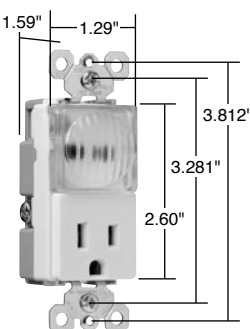

TMHWLCC

TMHWLECC

TM8HWLWCC

TM8HWLTRLACC

Catalog Number	Rating A. VAC	Light Output In 1' FCD*	Color	3rd Party Compliance	
				UL	UL1598
<b>TradeMaster® Decorator Full Hallway Light with Light Sensor</b>					
TMHWLCC	— 120	0.1328	Clear		•
<b>Enhanced Decorator Full Hallway Light with Light Sensor</b>					
TMHWLECC	— 120	1.079	Clear		•
<b>Enhanced Decorator Full Hallway Light without Light Sensor</b>					
TMHWLENSCC	— 120	1.113	Clear		•
<b>Full Hallway Decorator Light for use with P&amp;S Metal Louver Plates**</b>					
TMHWLLOUVCC	— 120	0.0843	Clear		•

\*FCD = Foot Candle Distance, 1 Lumen = 1 FCD. See page S-56 for more information.

\*\*For Louver Plates, see Page Q-21.

Catalog Number	Rating A. VAC	Light Output In 1' FCD*	Color	NEMA Config. No.	3rd Party Compliance	
					UL	UL498
<b>TradeMaster® Decorator Hallway Light &amp; Single Receptacle</b>						
TM8HWLICC	15 120/125	0.1442	Ivory	5-15R		•
TM8HWLWCC	15 120/125	0.1442	White	5-15R		•
TM8HWLCC	15 120/125	0.1442	Brown	5-15R		•
TM8HWLBKCC	15 120/125	0.1442	Black	5-15R		•
TM8HWLLACC	15 120/125	0.1442	Light Almond	5-15R		•
<b>Decorator Hallway Light with High Output Light &amp; Tamper-Resistant Single Receptacle</b>						
TM8HWLTRICC	15 125	0.2561	Ivory	5-15R		•
TM8HWLTRWCC	15 125	0.2561	White	5-15R		•
TM8HWLTRCC	15 125	0.2561	Brown	5-15R		•
TM8HWLTRBKCC	15 125	0.2561	Black	5-15R		•
TM8HWLTRLACC	15 125	0.2561	Light Almond	5-15R		•

\*FCD = Foot Candle Distance. 1 Lumen = 1 FCD. See page S-56 for more information.

For complete line of Decorator Combination Devices, see Pages D-9 – D-12, D-20, D-24, D-33 and D-39.

All devices listed on this page conform to NEMA WD-1 and WD-6.