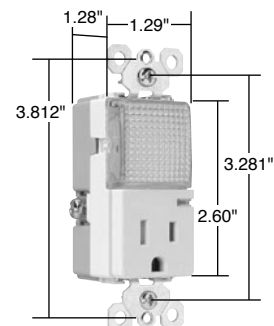

TM8HWLTRLACC

Catalog Number	Rating A. VAC	Light Output In 1' FCD*	Color	3rd Party Compliance	
				UL	UL1598
TradeMaster® Decorator Full Hallway Light with Light Sensor					
TMHWLCC	— 120	0.1328	Clear		•
Enhanced Decorator Full Hallway Light with Light Sensor					
TMHWLECC	— 120	1.079	Clear		•
Enhanced Decorator Full Hallway Light without Light Sensor					
TMHWLENSCC	— 120	1.113	Clear		•
Full Hallway Decorator Light for use with P&S Metal Louver Plates**					
TMHWLLOUVCC	— 120	0.0843	Clear		•

*FCD = Foot Candle Distance, 1 Lumen = 1 FCD. See page S-56 for more information.

**For Louver Plates, see Page Q-21.

Catalog Number	Rating A. VAC	Light Output In 1' FCD*	Color	NEMA Config. No.	3rd Party Compliance	
					UL	UL498
TradeMaster® Decorator Hallway Light & Single Receptacle						
TM8HWLICC	15 120/125	0.1442	Ivory	5-15R		•
TM8HWLWCC	15 120/125	0.1442	White	5-15R		•
TM8HWLCC	15 120/125	0.1442	Brown	5-15R		•
TM8HWLBKCC	15 120/125	0.1442	Black	5-15R		•
TM8HWLLACC	15 120/125	0.1442	Light Almond	5-15R		•
Decorator Hallway Light with High Output Light & Tamper-Resistant Single Receptacle						
TM8HWLTRICC	15 125	0.2561	Ivory	5-15R		•
TM8HWLTRWCC	15 125	0.2561	White	5-15R		•
TM8HWLTRCC	15 125	0.2561	Brown	5-15R		•
TM8HWLTRBKCC	15 125	0.2561	Black	5-15R		•
TM8HWLTRLACC	15 125	0.2561	Light Almond	5-15R		•

*FCD = Foot Candle Distance. 1 Lumen = 1 FCD. See page S-56 for more information.

For complete line of Decorator Combination Devices, see Pages D-9 – D-12, D-20, D-24, D-33 and D-39.

All devices listed on this page conform to NEMA WD-1 and WD-6.

Straight Blade Receptacles

Hallway Lights & Combination Devices