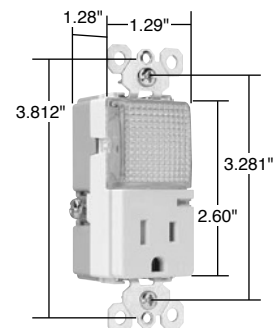

TMHWLCC

TMHWLECC

TM8HWLWCC

TM8HWLTRLACC

Catalog Number	Rating A. VAC	Light Output In 1' FCD*	Color	3rd Party Compliance	
				UL US	UL1598
<b>TradeMaster® Decorator Full Hallway Light with Light Sensor</b>					
TMHWLCC	— 120	0.1328	Clear		•
<b>Enhanced Decorator Full Hallway Light with Light Sensor</b>					
TMHWLECC	— 120	1.079	Clear		•
<b>Enhanced Decorator Full Hallway Light without Light Sensor</b>					
TMHWLENSCC	— 120	1.113	Clear		•
<b>Full Hallway Decorator Light for use with P&amp;S Metal Louver Plates**</b>					
TMHWLLOUVCC	— 120	0.0843	Clear		•

\*FCD = Foot Candle Distance, 1 Lumen = 1 FCD. See page S-56 for more information.

\*\*For Louver Plates, see Page Q-21.

Catalog Number	Rating A. VAC	Light Output In 1' FCD*	Color	NEMA Config. No.	3rd Party Compliance	
					UL US	UL498
<b>TradeMaster® Decorator Hallway Light &amp; Single Receptacle</b>						
TM8HWLICC	15 120/125	0.1442	Ivory	5-15R		•
TM8HWLWCC	15 120/125	0.1442	White	5-15R		•
TM8HWLCC	15 120/125	0.1442	Brown	5-15R		•
TM8HWLBKCC	15 120/125	0.1442	Black	5-15R		•
TM8HWLLACC	15 120/125	0.1442	Light Almond	5-15R		•
<b>Decorator Hallway Light with High Output Light &amp; Tamper-Resistant Single Receptacle</b>						
TM8HWLTRICC	15 125	0.2561	Ivory	5-15R		•
TM8HWLTRWCC	15 125	0.2561	White	5-15R		•
TM8HWLTRCC	15 125	0.2561	Brown	5-15R		•
TM8HWLTRBKCC	15 125	0.2561	Black	5-15R		•
TM8HWLTRLACC	15 125	0.2561	Light Almond	5-15R		•

\*FCD = Foot Candle Distance. 1 Lumen = 1 FCD. See page S-56 for more information.

For complete line of Decorator Combination Devices, see Pages D-9 – D-12, D-20, D-24, D-33 and D-39.

All devices listed on this page conform to NEMA WD-1 and WD-6.