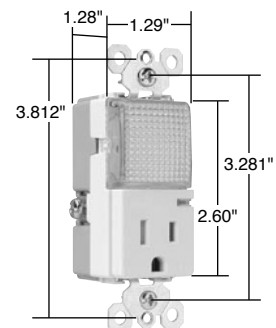

TMHWLCC

TMHWLECC

TM8HWLWCC

TM8HWLTRLACC

Catalog Number	Rating A. VAC	Light Output In 1' FCD*	Color	3rd Party Compliance	
				UL	UL1598
<b>TradeMaster® Decorator Full Hallway Light with Light Sensor</b>					
TMHWLCC	— 120	0.1328	Clear		•
<b>Enhanced Decorator Full Hallway Light with Light Sensor</b>					
TMHWLECC	— 120	1.079	Clear		•
<b>Enhanced Decorator Full Hallway Light without Light Sensor</b>					
TMHWLENSCC	— 120	1.113	Clear		•
<b>Full Hallway Decorator Light for use with P&amp;S Metal Louver Plates**</b>					
TMHWLLOUVCC	— 120	0.0843	Clear		•

\*FCD = Foot Candle Distance, 1 Lumen = 1 FCD. See page S-56 for more information.

\*\*For Louver Plates, see Page Q-21.

Catalog Number	Rating A. VAC	Light Output In 1' FCD*	Color	NEMA Config. No.	3rd Party Compliance	
					UL	UL498
<b>TradeMaster® Decorator Hallway Light &amp; Single Receptacle</b>						
TM8HWLICC	15 120/125	0.1442	Ivory	5-15R		•
TM8HWLWCC	15 120/125	0.1442	White	5-15R		•
TM8HWLCC	15 120/125	0.1442	Brown	5-15R		•
TM8HWLBKCC	15 120/125	0.1442	Black	5-15R		•
TM8HWLLACC	15 120/125	0.1442	Light Almond	5-15R		•
<b>Decorator Hallway Light with High Output Light &amp; Tamper-Resistant Single Receptacle</b>						
TM8HWLTRICC	15 125	0.2561	Ivory	5-15R		•
TM8HWLTRWCC	15 125	0.2561	White	5-15R		•
TM8HWLTRCC	15 125	0.2561	Brown	5-15R		•
TM8HWLTRBKCC	15 125	0.2561	Black	5-15R		•
TM8HWLTRLACC	15 125	0.2561	Light Almond	5-15R		•

\*FCD = Foot Candle Distance. 1 Lumen = 1 FCD. See page S-56 for more information.

For complete line of Decorator Combination Devices, see Pages D-9 – D-12, D-20, D-24, D-33 and D-39.

All devices listed on this page conform to NEMA WD-1 and WD-6.