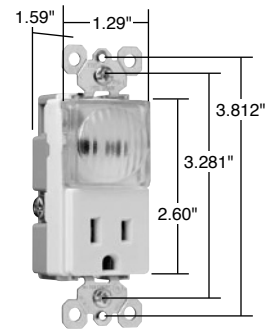

Straight Blade Receptacles TradeMaster® Decorator Hallway Lights & Combination Devices

Pass & Seymour

Features	
- Impact-resistant face and body. - GE Lexan™ high impact-resistant lens. - External screw-pressure-plate back and side wired. Accepts #12 and #14 AWG. - Ground screw position under the end of the strap minimizes the risk of contact. - Energy-efficient LED has average 20-year life expectancy: eliminates bulb replacement. - Sensor automatically turns light ON in the dark.	- Increased light output for better illumination. - Light sensor for enhanced sensitivity. Tamper-Resistant Combination Version: - UL tested shutter mechanism for protection against improper object insertion per UL478. - Specially designed for increased protection of children in their homes. - Superior protection than traditional outlet “caps” or “protection plates.”

TM8HWLWCC

Catalog Number	Rating A. VAC	Light Output In 1' FCD*	Color	3rd Party Compliance	
				UL	UL1598
TradeMaster® Decorator Full Hallway Light with Light Sensor					
TMHWLCC	— 120	0.1328	Clear		•
Enhanced Decorator Full Hallway Light with Light Sensor					
TMHWLECC	— 120	1.079	Clear		•
Enhanced Decorator Full Hallway Light without Light Sensor					
TMHWLENSCC	— 120	1.113	Clear		•
Full Hallway Decorator Light for use with P&S Metal Louver Plates**					
TMHWLLOUVCC	— 120	0.0843	Clear		•

*FCD = Foot Candle Distance, 1 Lumen = 1 FCD. See page S-56 for more information.

**For Louver Plates, see Page Q-21.