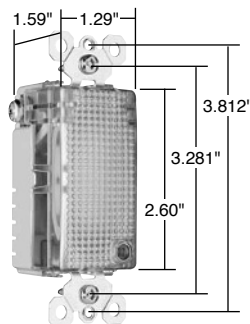

TMHWLCC

TMHWLECC

TM8HWLWCC

TM8HWLTRLACC

Catalog Number	Rating A. VAC	Light Output In 1' FCD*	Color	3rd Party Compliance	
				UL	UL1598
<b>TradeMaster® Decorator Full Hallway Light with Light Sensor</b>					
TMHWLCC	— 120	0.1328	Clear		•
<b>Enhanced Decorator Full Hallway Light with Light Sensor</b>					
TMHWLECC	— 120	1.079	Clear		•
<b>Enhanced Decorator Full Hallway Light without Light Sensor</b>					
TMHWLENSCC	— 120	1.113	Clear		•
<b>Full Hallway Decorator Light for use with P&amp;S Metal Louver Plates**</b>					
TMHWLLOUVCC	— 120	0.0843	Clear		•

\*FCD = Foot Candle Distance, 1 Lumen = 1 FCD. See page S-56 for more information.

\*\*For Louver Plates, see Page Q-21.

Catalog Number	Rating A. VAC	Light Output In 1' FCD*	Color	NEMA Config. No.	3rd Party Compliance	
					UL	UL498
<b>TradeMaster® Decorator Hallway Light &amp; Single Receptacle</b>						
TM8HWLICC	15 120/125	0.1442	Ivory	5-15R		•
TM8HWLWCC	15 120/125	0.1442	White	5-15R		•
TM8HWLCC	15 120/125	0.1442	Brown	5-15R		•
TM8HWLBKCC	15 120/125	0.1442	Black	5-15R		•
TM8HWLLACC	15 120/125	0.1442	Light Almond	5-15R		•
<b>Decorator Hallway Light with High Output Light &amp; Tamper-Resistant Single Receptacle</b>						
TM8HWLTRICC	15 125	0.2561	Ivory	5-15R		•
TM8HWLTRWCC	15 125	0.2561	White	5-15R		•
TM8HWLTRCC	15 125	0.2561	Brown	5-15R		•
TM8HWLTRBKCC	15 125	0.2561	Black	5-15R		•
TM8HWLTRLACC	15 125	0.2561	Light Almond	5-15R		•

\*FCD = Foot Candle Distance. 1 Lumen = 1 FCD. See page S-56 for more information.

For complete line of Decorator Combination Devices, see Pages D-9 – D-12, D-20, D-24, D-33 and D-39.

All devices listed on this page conform to NEMA WD-1 and WD-6.