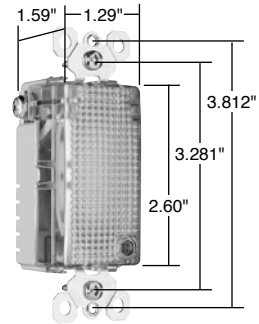

Straight Blade Receptacles TradeMaster® Decorator Hallway Lights & Combination Devices

Pass & Seymour

Features	
- Impact-resistant face and body. - GE Lexan™ high impact-resistant lens. - External screw-pressure-plate back and side wired. Accepts #12 and #14 AWG. - Ground screw position under the end of the strap minimizes the risk of contact. - Energy-efficient LED has average 20-year life expectancy: eliminates bulb replacement. - Sensor automatically turns light ON in the dark.	- Increased light output for better illumination. - Light sensor for enhanced sensitivity. Tamper-Resistant Combination Version: - UL tested shutter mechanism for protection against improper object insertion per UL478. - Specially designed for increased protection of children in their homes. - Superior protection than traditional outlet “caps” or “protection plates.”

TMHWLECC

Catalog Number	Rating A. VAC	Light Output In 1' FCD*	Color	3rd Party Compliance	
				UL	UL1598
TradeMaster® Decorator Full Hallway Light with Light Sensor					
TMHWLCC	— 120	0.1328	Clear		•
Enhanced Decorator Full Hallway Light with Light Sensor					
TMHWLECC	— 120	1.079	Clear		•
Enhanced Decorator Full Hallway Light without Light Sensor					
TMHWLENSCC	— 120	1.113	Clear		•
Full Hallway Decorator Light for use with P&S Metal Louver Plates**					
TMHWLLOUVCC	— 120	0.0843	Clear		•

*FCD = Foot Candle Distance, 1 Lumen = 1 FCD. See page S-56 for more information.

**For Louver Plates, see Page Q-21.