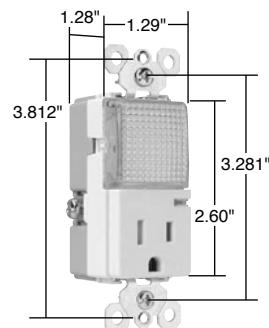

TMHWLCC

TMHWLECC

TM8HWLWCC

TM8HWLTRLACC

Catalog Number	Rating A. VAC	Light Output In 1' FCD*	Color	3rd Party Compliance	
				UL	UL1598
<b>TradeMaster® Decorator Full Hallway Light with Light Sensor</b>					
TMHWLCC	— 120	0.1328	Clear		•
<b>Enhanced Decorator Full Hallway Light with Light Sensor</b>					
TMHWLECC	— 120	1.079	Clear		•
<b>Enhanced Decorator Full Hallway Light without Light Sensor</b>					
TMHWLENSCC	— 120	1.113	Clear		•
<b>Full Hallway Decorator Light for use with P&amp;S Metal Louver Plates**</b>					
TMHWLLOUVCC	— 120	0.0843	Clear		•

\*FCD = Foot Candle Distance, 1 Lumen = 1 FCD. See page S-56 for more information.

\*\*For Louver Plates, see Page Q-21.

Catalog Number	Rating A. VAC	Light Output In 1' FCD*	Color	NEMA Config. No.	3rd Party Compliance	
					UL	UL498
<b>TradeMaster® Decorator Hallway Light &amp; Single Receptacle</b>						
TM8HWLICC	15 120/125	0.1442	Ivory	5-15R		•
TM8HWLWCC	15 120/125	0.1442	White	5-15R		•
TM8HWLCC	15 120/125	0.1442	Brown	5-15R		•
TM8HWLBKCC	15 120/125	0.1442	Black	5-15R		•
TM8HWLLACC	15 120/125	0.1442	Light Almond	5-15R		•
<b>Decorator Hallway Light with High Output Light &amp; Tamper-Resistant Single Receptacle</b>						
TM8HWLTRICC	15 125	0.2561	Ivory	5-15R		•
TM8HWLTRWCC	15 125	0.2561	White	5-15R		•
TM8HWLTRCC	15 125	0.2561	Brown	5-15R		•
TM8HWLTRBKCC	15 125	0.2561	Black	5-15R		•
TM8HWLTRLACC	15 125	0.2561	Light Almond	5-15R		•

\*FCD = Foot Candle Distance. 1 Lumen = 1 FCD. See page S-56 for more information.

For complete line of Decorator Combination Devices, see Pages D-9 – D-12, D-20, D-24, D-33 and D-39.

All devices listed on this page conform to NEMA WD-1 and WD-6.