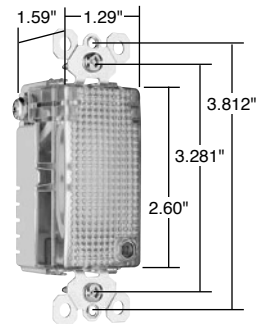

TMHWLCC

TMHWLECC

TM8HWLWCC

TM8HWLTRLACC

Catalog Number	Rating A. VAC	Light Output In 1' FCD*	Color	3rd Party Compliance	
				UL	UL1598
<b>TradeMaster® Decorator Full Hallway Light with Light Sensor</b>					
TMHWLCC	— 120	0.1328	Clear		•
<b>Enhanced Decorator Full Hallway Light with Light Sensor</b>					
TMHWLECC	— 120	1.079	Clear		•
<b>Enhanced Decorator Full Hallway Light without Light Sensor</b>					
TMHWLENSCC	— 120	1.113	Clear		•
<b>Full Hallway Decorator Light for use with P&amp;S Metal Louver Plates**</b>					
TMHWLLOUVCC	— 120	0.0843	Clear		•

\*FCD = Foot Candle Distance, 1 Lumen = 1 FCD. See page S-56 for more information.

\*\*For Louver Plates, see Page Q-21.

Catalog Number	Rating A. VAC	Light Output In 1' FCD*	Color	NEMA Config. No.	3rd Party Compliance	
					UL	UL498
<b>TradeMaster® Decorator Hallway Light &amp; Single Receptacle</b>						
TM8HWLICC	15 120/125	0.1442	Ivory	5-15R		•
TM8HWLWCC	15 120/125	0.1442	White	5-15R		•
TM8HWLCC	15 120/125	0.1442	Brown	5-15R		•
TM8HWLBKCC	15 120/125	0.1442	Black	5-15R		•
TM8HWLLACC	15 120/125	0.1442	Light Almond	5-15R		•
<b>Decorator Hallway Light with High Output Light &amp; Tamper-Resistant Single Receptacle</b>						
TM8HWLTRICC	15 125	0.2561	Ivory	5-15R		•
TM8HWLTRWCC	15 125	0.2561	White	5-15R		•
TM8HWLTRCC	15 125	0.2561	Brown	5-15R		•
TM8HWLTRBKCC	15 125	0.2561	Black	5-15R		•
TM8HWLTRLACC	15 125	0.2561	Light Almond	5-15R		•

\*FCD = Foot Candle Distance. 1 Lumen = 1 FCD. See page S-56 for more information.

For complete line of Decorator Combination Devices, see Pages D-9 – D-12, D-20, D-24, D-33 and D-39.

All devices listed on this page conform to NEMA WD-1 and WD-6.