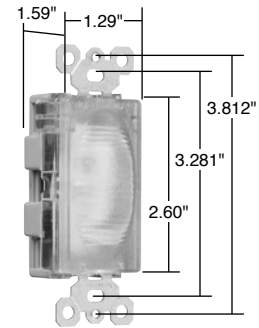

Straight Blade Receptacles TradeMaster® Decorator Hallway Lights & Combination Devices

Pass & Seymour

Features	
- Impact-resistant face and body. - GE Lexan™ high impact-resistant lens. - External screw-pressure-plate back and side wired. Accepts #12 and #14 AWG. - Ground screw position under the end of the strap minimizes the risk of contact. - Energy-efficient LED has average 20-year life expectancy: eliminates bulb replacement. - Sensor automatically turns light ON in the dark.	- Increased light output for better illumination. - Light sensor for enhanced sensitivity. Tamper-Resistant Combination Version: - UL tested shutter mechanism for protection against improper object insertion per UL478. - Specially designed for increased protection of children in their homes. - Superior protection than traditional outlet “caps” or “protection plates.”

TMHWLCC