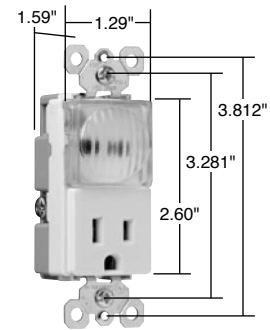

TMHWLCC

TMHWLECC

TM8HWLWCC

TM8HWLTRLACC

Catalog Number	Rating A. VAC	Light Output In 1' FCD*	Color	3rd Party Compliance	
				UL US	UL1598
<b>TradeMaster® Decorator Full Hallway Light with Light Sensor</b>					
TMHWLCC	— 120	0.1328	Clear		•
<b>Enhanced Decorator Full Hallway Light with Light Sensor</b>					
TMHWLECC	— 120	1.079	Clear		•
<b>Enhanced Decorator Full Hallway Light without Light Sensor</b>					
TMHWLENSCC	— 120	1.113	Clear		•
<b>Full Hallway Decorator Light for use with P&amp;S Metal Louver Plates**</b>					
TMHWLLOUVCC	— 120	0.0843	Clear		•

\*FCD = Foot Candle Distance, 1 Lumen = 1 FCD. See page S-56 for more information.

\*\*For Louver Plates, see Page Q-21.

Catalog Number	Rating A. VAC	Light Output In 1' FCD*	Color	NEMA Config. No.	3rd Party Compliance	
					UL US	UL498
<b>TradeMaster® Decorator Hallway Light &amp; Single Receptacle</b>						
TM8HWLICC	15 120/125	0.1442	Ivory	5-15R		•
TM8HWLWCC	15 120/125	0.1442	White	5-15R		•
TM8HWLCC	15 120/125	0.1442	Brown	5-15R		•
TM8HWLBKCC	15 120/125	0.1442	Black	5-15R		•
TM8HWLLACC	15 120/125	0.1442	Light Almond	5-15R		•
<b>Decorator Hallway Light with High Output Light &amp; Tamper-Resistant Single Receptacle</b>						
TM8HWLTRICC	15 125	0.2561	Ivory	5-15R		•
TM8HWLTRWCC	15 125	0.2561	White	5-15R		•
TM8HWLTRCC	15 125	0.2561	Brown	5-15R		•
TM8HWLTRBKCC	15 125	0.2561	Black	5-15R		•
TM8HWLTRLACC	15 125	0.2561	Light Almond	5-15R		•

\*FCD = Foot Candle Distance. 1 Lumen = 1 FCD. See page S-56 for more information.

For complete line of Decorator Combination Devices, see Pages D-9 – D-12, D-20, D-24, D-33 and D-39.

All devices listed on this page conform to NEMA WD-1 and WD-6.