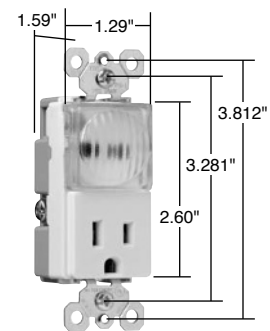

Straight Blade Receptacles TradeMaster® Decorator Hallway Lights & Combination Devices

Pass & Seymour

Features	
- Impact-resistant face and body. - GE Lexan™ high impact-resistant lens. - External screw-pressure-plate back and side wired. Accepts #12 and #14 AWG. - Ground screw position under the end of the strap minimizes the risk of contact. - Energy-efficient LED has average 20-year life expectancy: eliminates bulb replacement. - Sensor automatically turns light ON in the dark.	- Increased light output for better illumination. - Light sensor for enhanced sensitivity. Tamper-Resistant Combination Version: - UL tested shutter mechanism for protection against improper object insertion per UL478. - Specially designed for increased protection of children in their homes. - Superior protection than traditional outlet “caps” or “protection plates.”

TM8HWLWCC

Catalog Number	Rating A. VAC	Light Output In 1' FCD*	Color	3rd Party Compliance	
				UL	UL1598
TradeMaster® Decorator Full Hallway Light with Light Sensor					
TMHWLCC	— 120	0.1328	Clear		•
Enhanced Decorator Full Hallway Light with Light Sensor					
TMHWLECC	— 120	1.079	Clear		•
Enhanced Decorator Full Hallway Light without Light Sensor					
TMHWLENSCC	— 120	1.113	Clear		•
Full Hallway Decorator Light for use with P&S Metal Louver Plates**					
TMHWLLOUVCC	— 120	0.0843	Clear		•

*FCD = Foot Candle Distance, 1 Lumen = 1 FCD. See page S-56 for more information.

**For Louver Plates, see Page Q-21.