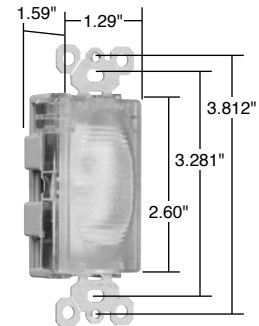

Straight Blade Receptacles TradeMaster® Decorator Hallway Lights & Combination Devices

Pass & Seymour

Features	
- Impact-resistant face and body. - GE Lexan™ high impact-resistant lens. - External screw-pressure-plate back and side wired. Accepts #12 and #14 AWG. - Ground screw position under the end of the strap minimizes the risk of contact. - Energy-efficient LED has average 20-year life expectancy: eliminates bulb replacement. - Sensor automatically turns light ON in the dark.	- Increased light output for better illumination. - Light sensor for enhanced sensitivity. Tamper-Resistant Combination Version: - UL tested shutter mechanism for protection against improper object insertion per UL478. - Specially designed for increased protection of children in their homes. - Superior protection than traditional outlet “caps” or “protection plates.”

TMHWLCC