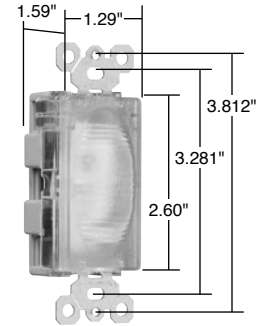

TMHWLCC

TMHWLECC

TM8HWLWCC

TM8HWLTRLACC

Catalog Number	Rating A. VAC	Light Output In 1' FCD*	Color	3rd Party Compliance	
				UL US	UL1598
<b>TradeMaster® Decorator Full Hallway Light with Light Sensor</b>					
TMHWLCC	— 120	0.1328	Clear		•
<b>Enhanced Decorator Full Hallway Light with Light Sensor</b>					
TMHWLECC	— 120	1.079	Clear		•
<b>Enhanced Decorator Full Hallway Light without Light Sensor</b>					
TMHWLENSCC	— 120	1.113	Clear		•
<b>Full Hallway Decorator Light for use with P&amp;S Metal Louver Plates**</b>					
TMHWLLOUVCC	— 120	0.0843	Clear		•

\*FCD = Foot Candle Distance, 1 Lumen = 1 FCD. See page S-56 for more information.

\*\*For Louver Plates, see Page Q-21.

Catalog Number	Rating A. VAC	Light Output In 1' FCD*	Color	NEMA Config. No.	3rd Party Compliance	
					UL US	UL498
<b>TradeMaster® Decorator Hallway Light &amp; Single Receptacle</b>						
TM8HWLICC	15 120/125	0.1442	Ivory	5-15R		•
TM8HWLWCC	15 120/125	0.1442	White	5-15R		•
TM8HWLCC	15 120/125	0.1442	Brown	5-15R		•
TM8HWLBKCC	15 120/125	0.1442	Black	5-15R		•
TM8HWLLACC	15 120/125	0.1442	Light Almond	5-15R		•
<b>Decorator Hallway Light with High Output Light &amp; Tamper-Resistant Single Receptacle</b>						
TM8HWLTRICC	15 125	0.2561	Ivory	5-15R		•
TM8HWLTRWCC	15 125	0.2561	White	5-15R		•
TM8HWLTRCC	15 125	0.2561	Brown	5-15R		•
TM8HWLTRBKCC	15 125	0.2561	Black	5-15R		•
TM8HWLTRLACC	15 125	0.2561	Light Almond	5-15R		•

\*FCD = Foot Candle Distance. 1 Lumen = 1 FCD. See page S-56 for more information.

For complete line of Decorator Combination Devices, see Pages D-9 – D-12, D-20, D-24, D-33 and D-39.

All devices listed on this page conform to NEMA WD-1 and WD-6.