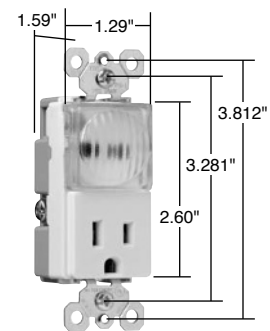

Straight Blade Receptacles TradeMaster® Decorator Hallway Lights & Combination Devices

Pass & Seymour

Features	
- Impact-resistant face and body. - GE Lexan™ high impact-resistant lens. - External screw-pressure-plate back and side wired. Accepts #12 and #14 AWG. - Ground screw position under the end of the strap minimizes the risk of contact. - Energy-efficient LED has average 20-year life expectancy: eliminates bulb replacement. - Sensor automatically turns light ON in the dark.	- Increased light output for better illumination. - Light sensor for enhanced sensitivity. Tamper-Resistant Combination Version: - UL tested shutter mechanism for protection against improper object insertion per UL478. - Specially designed for increased protection of children in their homes. - Superior protection than traditional outlet “caps” or “protection plates.”

TM8HWLWCC

Catalog Number	Rating A. VAC	Light Output In 1' FCD*	Color	3rd Party Compliance	
				UL1598	
TradeMaster® Decorator Full Hallway Light with Light Sensor					
TMHWLCC	— 120	0.1328	Clear		•
Enhanced Decorator Full Hallway Light with Light Sensor					
TMHWLECC	— 120	1.079	Clear		•
Enhanced Decorator Full Hallway Light without Light Sensor					
TMHWLENSCC	— 120	1.113	Clear		•
Full Hallway Decorator Light for use with P&S Metal Louver Plates**					
TMHWLLOUVCC	— 120	0.0843	Clear		•

*FCD = Foot Candle Distance, 1 Lumen = 1 FCD. See page S-56 for more information.

**For Louver Plates, see Page Q-21.