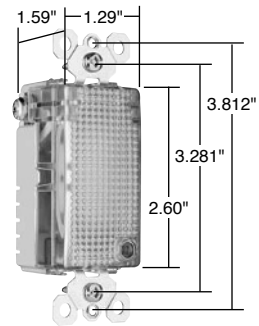

Straight Blade Receptacles TradeMaster® Decorator Hallway Lights & Combination Devices

Pass & Seymour

Features	
- Impact-resistant face and body. - GE Lexan™ high impact-resistant lens. - External screw-pressure-plate back and side wired. Accepts #12 and #14 AWG. - Ground screw position under the end of the strap minimizes the risk of contact. - Energy-efficient LED has average 20-year life expectancy: eliminates bulb replacement. - Sensor automatically turns light ON in the dark.	- Increased light output for better illumination. - Light sensor for enhanced sensitivity. Tamper-Resistant Combination Version: - UL tested shutter mechanism for protection against improper object insertion per UL478. - Specially designed for increased protection of children in their homes. - Superior protection than traditional outlet “caps” or “protection plates.”

TMHWLECC

Catalog Number	Rating A. VAC	Light Output In 1' FCD*	Color	3rd Party Compliance	
				UL1598	
TradeMaster® Decorator Full Hallway Light with Light Sensor					
TMHWLCC	— 120	0.1328	Clear		•
Enhanced Decorator Full Hallway Light with Light Sensor					
TMHWLECC	— 120	1.079	Clear		•
Enhanced Decorator Full Hallway Light without Light Sensor					
TMHWLENSCC	— 120	1.113	Clear		•
Full Hallway Decorator Light for use with P&S Metal Louver Plates**					
TMHWLLOUVCC	— 120	0.0843	Clear		•

*FCD = Foot Candle Distance, 1 Lumen = 1 FCD. See page S-56 for more information.

**For Louver Plates, see Page Q-21.