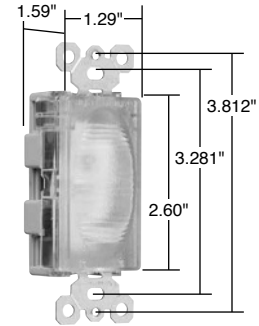

Straight Blade Receptacles TradeMaster® Decorator Hallway Lights & Combination Devices

Pass & Seymour

Features	
- Impact-resistant face and body. - GE Lexan™ high impact-resistant lens. - External screw-pressure-plate back and side wired. Accepts #12 and #14 AWG. - Ground screw position under the end of the strap minimizes the risk of contact. - Energy-efficient LED has average 20-year life expectancy: eliminates bulb replacement. - Sensor automatically turns light ON in the dark.	- Increased light output for better illumination. - Light sensor for enhanced sensitivity. Tamper-Resistant Combination Version: - UL tested shutter mechanism for protection against improper object insertion per UL478. - Specially designed for increased protection of children in their homes. - Superior protection than traditional outlet “caps” or “protection plates.”

TMHWLCC