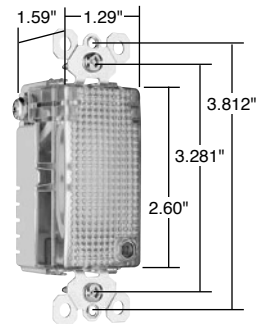

Straight Blade Receptacles TradeMaster® Decorator Hallway Lights & Combination Devices

Pass & Seymour

Features	
- Impact-resistant face and body. - GE Lexan™ high impact-resistant lens. - External screw-pressure-plate back and side wired. Accepts #12 and #14 AWG. - Ground screw position under the end of the strap minimizes the risk of contact. - Energy-efficient LED has average 20-year life expectancy: eliminates bulb replacement. - Sensor automatically turns light ON in the dark.	- Increased light output for better illumination. - Light sensor for enhanced sensitivity. Tamper-Resistant Combination Version: - UL tested shutter mechanism for protection against improper object insertion per UL478. - Specially designed for increased protection of children in their homes. - Superior protection than traditional outlet “caps” or “protection plates.”

TMHWLECC

Catalog Number	Rating A. VAC	Light Output In 1' FCD*	Color	3rd Party Compliance	
				UL	UL1598
TradeMaster® Decorator Full Hallway Light with Light Sensor					
TMHWLCC	— 120	0.1328	Clear		•
Enhanced Decorator Full Hallway Light with Light Sensor					
TMHWLECC	— 120	1.079	Clear		•
Enhanced Decorator Full Hallway Light without Light Sensor					
TMHWLENSCC	— 120	1.113	Clear		•
Full Hallway Decorator Light for use with P&S Metal Louver Plates**					
TMHWLLOUVCC	— 120	0.0843	Clear		•

*FCD = Foot Candle Distance, 1 Lumen = 1 FCD. See page S-56 for more information.

**For Louver Plates, see Page Q-21.