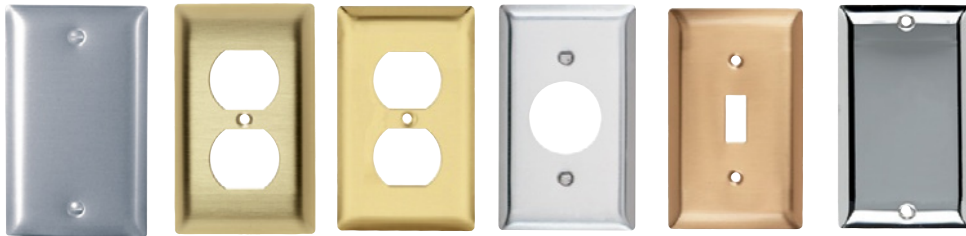

CATALOG NUMBER	RATING		COLOR	NEMA CONFIG. NO.	3rd PARTY COMPLIANCE
	A.	VAC			cULus
TWO USB CHARGERS WITH SINGLE POLE/3-WAY SWITCH					
TM83USBICC6	15	120	Ivory	5-15R	•
TM83USBWCC6	15	120	White	5-15R	•
TM83USBLACC6	15	120	Light Almond	5-15R	•
TM83USBBKCC6	15	120	Black	5-15R	•
TM83USBNICC6	15	120	Nickel	5-15R	•
NIGHT LIGHT WITH SINGLE POLE/3-WAY SWITCH WITH ADJUSTABLE LIGHT LEVELS					
NTL873ICC6	15	120/125	Ivory	5-15R	•
NTL873WCC6	15	120/125	White	5-15R	•
NTL873LACC6	15	120/125	Light Almond	5-15R	•
NTL873BKCC6	15	120/125	Black	5-15R	•
NTL873NICC6	15	120/125	Nickel	5-15R	•

TM83USB Features

- 2.1A Total Charging Capacity
- 5V DC

DEVICES & WALL PLATES

Color Selection Chart

Devices & Plastic Wall Plate Colors

Ivory Light Almond White Green Antique Brass Dark Bronze Nickel

Black Blue Brown Gray Orange Red

See specific device and wall plate catalog charts for particular color availabilities.

Metal Wall Plates

Metal Finish

Aluminum Brass (Brushed) Polished Brass Stainless Steel Brushed Bronze Chrome

Custom Metal Wall Plates Paint Finish Colors