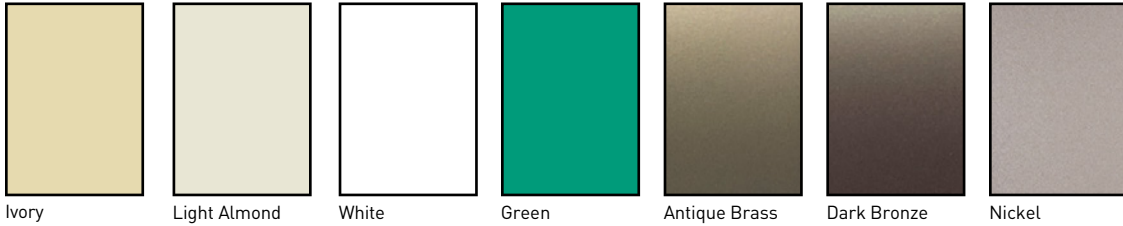

DEVICES & WALL PLATES

Color Selection Chart

Devices & Plastic Wall Plate Colors