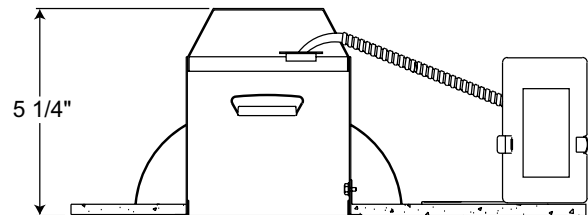

Trims Trim selection shown on reverse.

Transformer 120V to 12V Class 2 electronic transformer mounted to junction box • Hatch part no. RS12-60 provided.

Dimming May be dimmed using dimmers specifically designed for low voltage electronic transformers; consult factory or dimmer manufacturer for additional information.

Labels U.L. listed for through-branch wiring, damp locations and IP • Product thermally protected against improper use of lamps or insulation • Union made • UL Listed/CSA certified • Trim No. 441, 4401, 4402 and 4481 are wet location approved for covered ceiling applications.

Testing All reports are based on published industry procedures; field performance may differ from laboratory performance.

Specifications subject to change without notice.

INSTALLATION

Junction Box Pre-wired junction box, UL listed/CSA certified for through-branch wiring maximum 4 No. 12 AWG 90° C branch circuit conductors (2 in, 2 out) • Junction box provided with removable access plate, (3) ½" knockouts, (2) Non-metallic sheathed cable connectors and ground wire • Knockouts equipped with pryout slots.

Housing TC housing, 22 gauge galvanized steel • Remodel springs accommodate up to a 1 1/4" ceiling thickness.

PRODUCT CODES

Catalog Number	Input Voltage	Lamp Rating
TC44R E1	120V	12V 50W MR16

Housing and trim can be ordered together or separate, but will always ship separately.

DIMENSIONS

4 3/8" CEILING CUTOUT

ACCESSORIES

Catalog No.	Description
SMPLT4	4" Housing Locator

To order, specify catalog number.