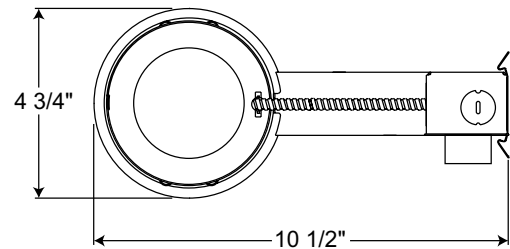

## INSTALLATION

**Junction Box** Pre-wired junction box, UL listed/CSA certified for through-branch wiring maximum 4 No. 12 AWG 90° C branch circuit conductors (2 in, 2 out) • Junction box provided with removable access plate, (3) ½" knockouts, (2) Non-metallic sheathed cable connectors and ground wire • Knockouts equipped with pryout slots.

## DIMENSIONS

4 3/8" CEILING CUTOUT