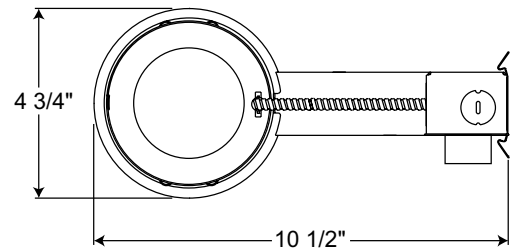

Trims Trim selection shown on reverse.

Transformer 120V to 12V Class 2 electronic transformer mounted to junction box • Hatch part no. RS12-60 provided.

Dimming May be dimmed using dimmers specifically designed for low voltage electronic transformers; consult factory or dimmer manufacturer for additional information.

Labels U.L. listed for through-branch wiring, damp locations and IP • Product thermally protected against improper use of lamps or insulation • Union made • UL Listed/CSA certified • Trim No. 441, 4401, 4402 and 4481 are wet location approved for covered ceiling applications.

Testing All reports are based on published industry procedures; field performance may differ from laboratory performance.

Specifications subject to change without notice.

INSTALLATION

Junction Box Pre-wired junction box, UL listed/CSA certified for through-branch wiring maximum 4 No. 12 AWG 90° C branch circuit conductors (2 in, 2 out) • Junction box provided with removable access plate, (3) ½" knockouts, (2) Non-metallic sheathed cable connectors and ground wire • Knockouts equipped with pryout slots.

Housing TC housing, 22 gauge galvanized steel • Remodel springs accommodate up to a 1 1/4" ceiling thickness.

PRODUCT CODES

Catalog Number	Input Voltage	Lamp Rating
TC44R E1	120V	12V 50W MR16

Housing and trim can be ordered together or separate, but will always ship separately.

DIMENSIONS

4 3/8" CEILING CUTOUT

ACCESSORIES

Catalog No.	Description
SMPLT4	4" Housing Locator

To order, specify catalog number.