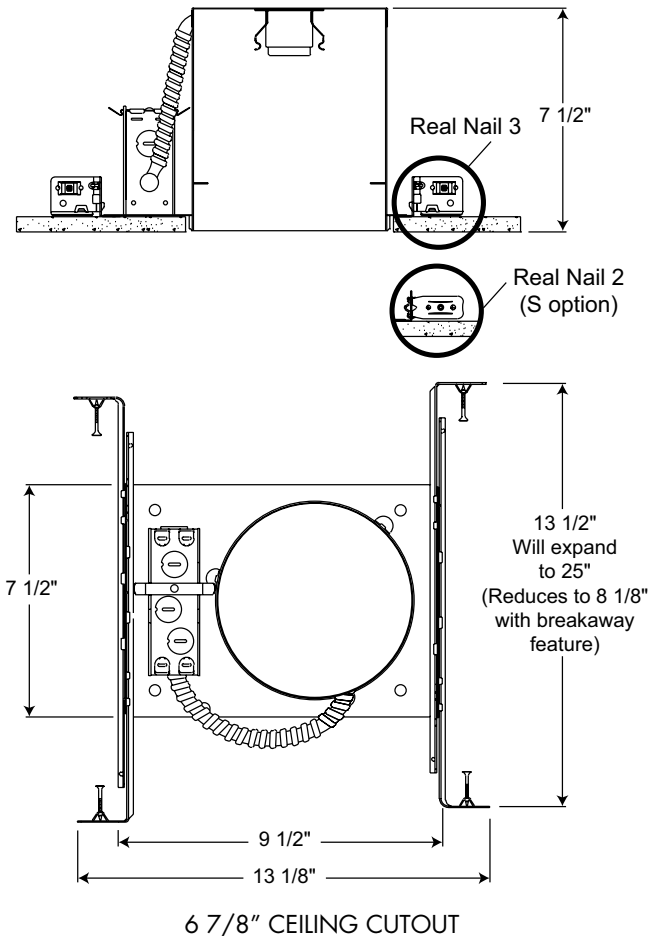

Real Nail 2 Bar Hanger (5 options) Small bar hanger foot designed to install directly on strapping construction material • Features Real Nail captive nail system for quick one-step installation • G2405 accessory clips required for suspended ceiling installation.

Junction Box Pre-wired junction box provided with (5) 1/2" and (1) 3/4" knockouts, (4) Non-metallic sheathed cable connectors and ground wire, U.L. listed/CSA certified for through-branch wiring, maximum 8 No. 12 AWG 90° C branch circuit conductors (4 in, 4 out) • Junction box provided with removable access plates • Knockouts equipped with pryout slots • **W options** are supplied with **push-in electrical connectors** for fast installation.

Mounting Frame 22-gauge die-formed galvanized steel mounting frame • Rough-in section (junction box, mounting frame, housing and bar hangers) fully assembled for ease of installation • Sight lines embossed on mounting frame to allow for easy viewing when aligning fixtures.

Housing TC housing, 22-gauge white painted steel • Housing is vertically adjustable to accommodate up to a 2" ceiling thickness.

DIMENSIONS

Accessories

Catalog Number	Description
G2405	T-Bar Clips (Set of 4), for S option only

To order, specify catalog number.

PRODUCT CODES

Catalog Number	Input Voltage	Lamp Rating
TC2	6" Incandescent New Construction Non-IC Housing	120V
TC2 S	6" Incandescent New Construction Non-IC Housing with smaller footprint bar hanger (Real Nail 2)	120V
TC2 W	6" Incandescent New Construction Non-IC Housing with push-in electrical connectors for fast, secure installation	120V

Housing and trim can be ordered together or separate, but will always ship separately.