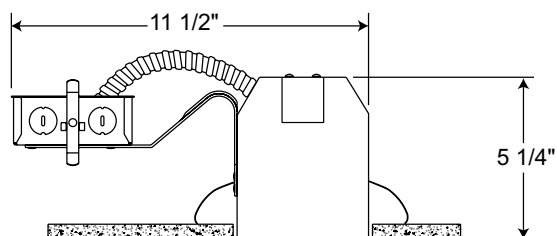

PRODUCT SPECIFICATIONS

Lamp Lamp ratings based on trim selected – page 2.

Socket Detachable medium base porcelain with nickel-plated copper screw shell.

Trims Trim selection shown on page 2.

Labels UL listed for through-branch wiring, damp locations and IP • Product thermally protected against improper use of lamps or insulation • Union made • UL Listed/CSA certified • Trim No. 11, 12, 4101, 4102 and 4181 are wet location approved for covered ceiling applications • Trims 14, 17 are wet location approved for covered ceiling applications, **when used with outdoor rated lamps.**

Testing All reports are based on published industry procedures; field performance may differ from laboratory performance.

Specifications subject to change without notice.

INSTALLATION

Junction Box Pre-wired junction box, UL listed/CSA certified for through-branch wiring maximum 4 No. 12 AWG 90° C branch circuit conductors (2 in, 2 out) • Junction box provided with removable access plate, (5) ½" knockouts, (4) Non-metallic sheathed cable connectors and ground wire • Knockouts equipped with pryout slots.

Housing TC housing, 22-gauge galvanized steel • Remodel springs accommodate up to a 1½" ceiling thickness.

DIMENSIONS

4 3/8" CEILING CUTOUT

Accessories

Catalog Number	Description
GU10WHIP	Medium Base to GU10 Adapter
SMPLT4	4" Smash Plate

To order, specify catalog number.

PRODUCT CODES

Catalog Number	Input Voltage	Lamp Rating
TC1R 4" Incandescent Remodel Non-IC Housing	120V	R14/R16/R20/PAR16/PAR20 (See page 2 for max. trim rating)

Housing and trim can be ordered together or separate, but will always ship separately.