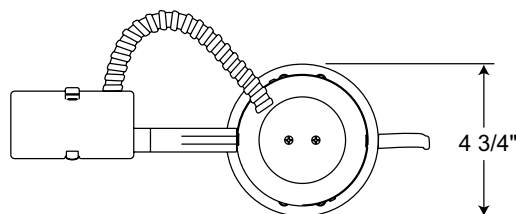

PRODUCT SPECIFICATIONS

Lamp Lamp ratings based on trim selected – page 2.

Socket Detachable medium base porcelain with nickel-plated copper screw shell.

Trims Trim selection shown on page 2.

Labels UL listed for through-branch wiring, damp locations and IP • Product thermally protected against improper use of lamps or insulation • Union made • UL Listed/CSA certified • Trim No. 11, 12, 4101, 4102 and 4181 are wet location approved for covered ceiling applications • Trims 14, 17 are wet location approved for covered ceiling applications, **when used with outdoor rated lamps.**

Testing All reports are based on published industry procedures; field performance may differ from laboratory performance.

Specifications subject to change without notice.

INSTALLATION

Junction Box Pre-wired junction box, UL listed/CSA certified for through-branch wiring maximum 4 No. 12 AWG 90° C branch circuit conductors (2 in, 2 out) • Junction box provided with removable access plate, (5) ½" knockouts, (4) Non-metallic sheathed cable connectors and ground wire • Knockouts equipped with pryout slots.

Housing TC housing, 22-gauge galvanized steel • Remodel springs accommodate up to a 1½" ceiling thickness.

DIMENSIONS

4 3/8" CEILING CUTOUT

Accessories

Catalog Number	Description
GU10WHIP	Medium Base to GU10 Adapter
SMPLT4	4" Smash Plate