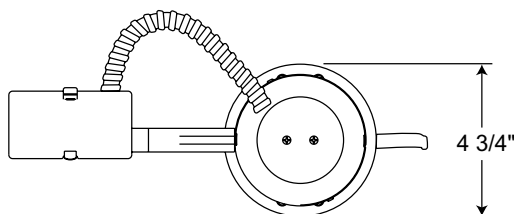

PRODUCT SPECIFICATIONS

Lamp Lamp ratings based on trim selected – page 2.

Socket Detachable medium base porcelain with nickel-plated copper screw shell.

Trims Trim selection shown on page 2.

Labels UL listed for through-branch wiring, damp locations and IP • Product thermally protected against improper use of lamps or insulation • Union made • UL Listed/CSA certified • Trim No. 11, 12, 4101, 4102 and 4181 are wet location approved for covered ceiling applications • Trims 14, 17 are wet location approved for covered ceiling applications, **when used with outdoor rated lamps.**

Testing All reports are based on published industry procedures; field performance may differ from laboratory performance.

Specifications subject to change without notice.

INSTALLATION

Junction Box Pre-wired junction box, UL listed/CSA certified for through-branch wiring maximum 4 No. 12 AWG 90° C branch circuit conductors (2 in, 2 out) • Junction box provided with removable access plate, (5) ½" knockouts, (4) Non-metallic sheathed cable connectors and ground wire • Knockouts equipped with pryout slots.

Housing TC housing, 22-gauge galvanized steel • Remodel springs accommodate up to a 1½" ceiling thickness.

DIMENSIONS

4 3/8" CEILING CUTOUT

Accessories

Catalog Number	Description
GU10WHIP	Medium Base to GU10 Adapter
SMPLT4	4" Smash Plate

To order, specify catalog number.

PRODUCT CODES

Catalog Number	Input Voltage	Lamp Rating
TC1R 4" Incandescent Remodel Non-IC Housing	120V	R14/R16/R20/PAR16/PAR20 (See page 2 for max. trim rating)

Housing and trim can be ordered together or separate, but will always ship separately.