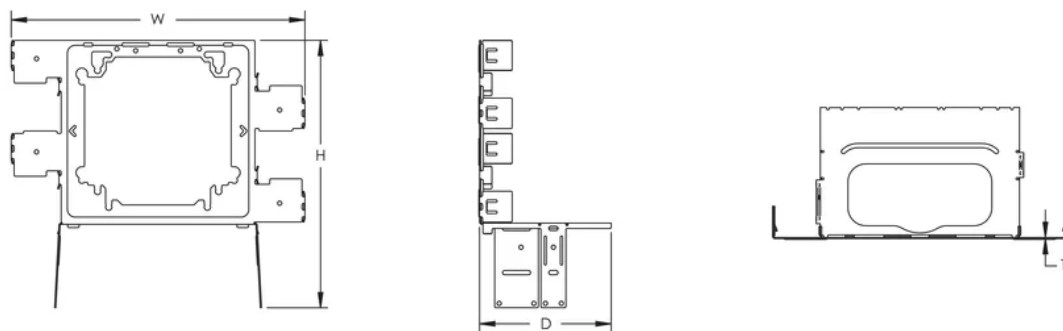

Self-leveling feature ensures the electrical box is always square to the stud, for a consistent and professional installation

Mounts to either side of the stud and can be mounted side by side on the same stud

Specially shaped key holes help keep the box assembled even when the mud ring is removed, providing greater access to the box in the field

PRODUCT ATTRIBUTES

Material: Steel

Finish: Electrogalvanized

Stud Wall Depth: 2 1/2" - 3 5/8"; 4" Min

Box Size: 4;4 11/16"

Depth (D): 3.625"

Height (H): 7.45"

Width (W): 8 1/4"

Thickness (T): 0.03"

DIAGRAMS

WARNING

nVent products shall be installed and used only as indicated in nVent's product instruction sheets and training materials. Instruction sheets are available at www.nvent.com and from your nVent customer service representative. Improper installation, misuse, misapplication or other failure to completely follow nVent's instructions and warnings may cause product malfunction, property damage, serious bodily injury and death and/or void your warranty.