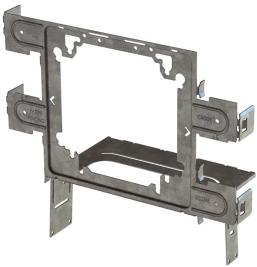

SNAP TO STUD ELECTRICAL BOX BRACKET, 2 1/2", 3 5/8", 4", 6" WALL DEPTH, 4", 4 11/16" BOX

CATALOG NUMBER

STS2346

CERTIFICATIONS

FEATURES

Snap to stud function makes installation fast and easy, saving time and increasing productivity

Self-leveling feature ensures the electrical box is always square to the stud, for a consistent and professional installation

Mounts to either side of the stud and can be mounted side by side on the same stud

Additional mounting tabs allow the bracket to be secured to the front and inside face of the stud for extra stability

Unique fold-out tabs eliminate the need to use scrap pieces of floor track to provide rigidity when mounting to the open face of studs

Specially shaped key holes help keep the box assembled even when the mud ring is removed, providing greater access to the box in the field

PRODUCT ATTRIBUTES

Material: Steel

Finish: Electrogalvanized

Stud Wall Depth: 2 1/2" - 3 5/8"; 4" Min