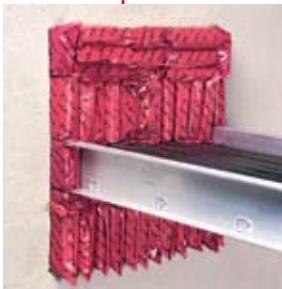

FIRESTOP PILLOWS

SSB INTUMESCENT FIRESTOP PILLOWS