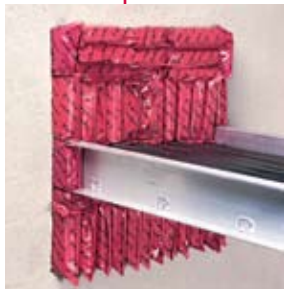

FIRESTOP PUTTY

SSP INTUMESCENT FIRESTOP PUTTY

Non-hardening, intumescent putty is easily installed and removed making it the perfect choice for cable penetrations requiring occasional retrofitting.

FEATURES & BENEFITS:

- Non-hardening for easy installation and retrofitting of cables.
- Two-stage intumescence provides aggressive expansion.
- Highly adhesive: stays put!
- Unaffected by humidity, condensation, water.
- Soft, pliable, easy to install.
- Tested and proven acoustical properties.
- No tools required.
- UL Classified (up to 3 hr.)
- FM Approved.

APPLICATIONS

- Small to medium openings through common constructions.
- Single or multiple cables for power, voice, data.
- Single or multiple cable trays for power, voice, data.
- Sleeved openings for cable bundles
- Conduits.

SSB INTUMESCENT FIRESTOP PILLOWS

Compressible cushions can be easily installed and removed. The perfect firestop solution for medium to large openings including cable bundles, cable trays, bus ducts and multiple conduits.