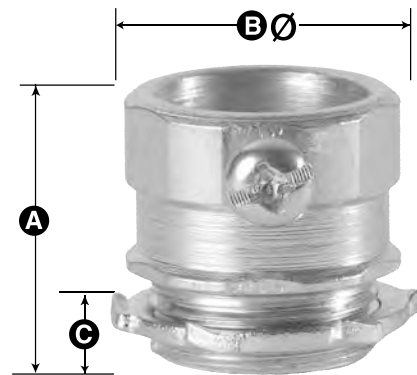

Made in the USA Since 1946

EMT Connectors Set Screw Type

- For connecting & bonding electrical metallic tubing to a box or enclosure
- Steel, zinc plated *
- UL rated concrete tight when taped

SPEC-grade

EMT Connectors - Set Screw (SS)

Cat. #	Size	Unit Ctn	Std Pkg	WT/ 100
SS50US	1/2"	50	250	10
SS51US	3/4"	25	125	14
SS52US	1"	20	100	23
SS53US	1-1/4"	5	25	40
SS54US	1-1/2"	5	25	52
SS55US	2"	-	20	80
SS56US	2-1/2"	-	6	142
SS57US	3"	-	6	183
SS58US	3-1/2"	-	3	250
SS59US	4"	-	3	283

* Fittings 2-1/2" & larger may be steel or malleable iron

Dimensional Table

Cat. #	A Overall Length	B Diameter	C Length of Thread
SS50/BUS	1.130	1.125	.375
SS51/BUS	1.250	1.380	.375
SS52/BUS	1.500	1.630	.500
SS53/BUS	2.750	2.000	.500
SS54/BUS	2.880	2.250	.500
SS55/BUS	2.000	2.750	.625
SS56/BUS	3.940	3.220	1.250
SS57/BUS	3.060	4.840	1.375
SS58/BUS	3.380	4.360	1.375
SS59/BUS	3.560	4.860	1.500

With Insulated Throat

Cat. #	Size	Unit Ctn	Std Pkg	WT/ 100
SS50BUS	1/2"	50	250	10
SS51BUS	3/4"	25	125	14
SS52BUS	1"	20	100	23
SS53BUS	1-1/4"	5	25	40
SS54BUS	1-1/2"	5	25	52
SS55BUS	2"	-	20	80
SS56BUS	2-1/2"	-	6	142
SS57BUS	3"	-	6	183
SS58BUS	3-1/2"	-	3	250
SS59BUS	4"	-	3	283

EMT Conduit Fittings 5