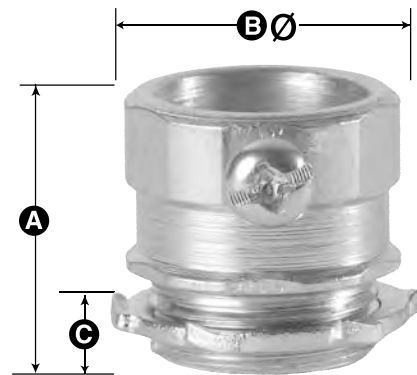

## EMT Connectors Set Screw Type

- For connecting & bonding electrical metallic tubing to a box or enclosure
- Steel, zinc plated \*
- UL rated concrete tight when taped

### EMT Connectors - Set Screw (SS)

Cat. #	Size	Unit Ctn	Std Pkg	WT/ 100
SS50US	1/2"	50	250	10
SS51US	3/4"	25	125	14
SS52US	1"	20	100	23
SS53US	1-1/4"	5	25	40
SS54US	1-1/2"	5	25	52
SS55US	2"	-	20	80
SS56US	2-1/2"	-	6	142
SS57US	3"	-	6	183
SS58US	3-1/2"	-	3	250
SS59US	4"	-	3	283