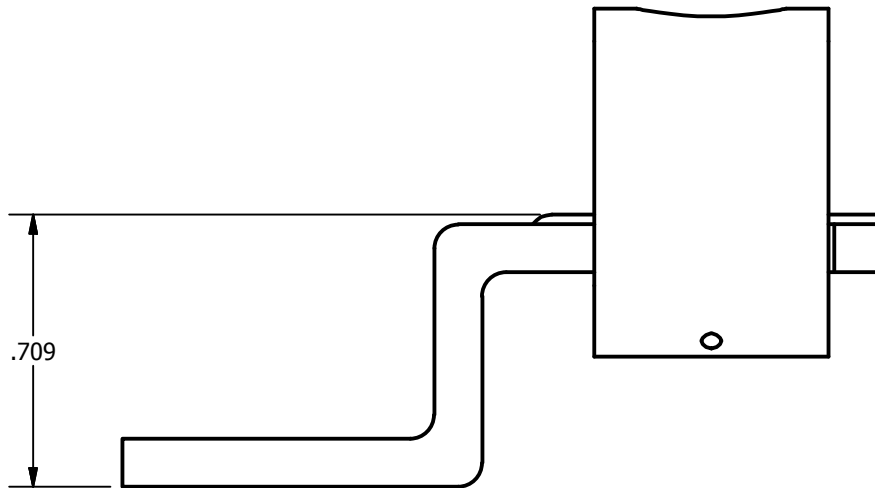

SCREW: E0584	MATERIAL: NONE	REV: A	 800-776-9775 www.ilsco.com		
CAT. NO.: SLU-125	PLATING: NONE	DRAWN BY: CLH			SCALE: 3:1
INFORMATION SHEET: FORM 1	MARKING: TANG: SLU-125   COLLAR: ILSCO, 1/0-6CU	DATE: 12/21/2011			SIZE: A
			DWG. NO. M7595-00 SHEET: 1 OF 1		

SCREW: E0584	MATERIAL: NONE	REV: A	ILSCO connections matter	
CAT. NO.: SLU-125	PLATING: NONE	DRAWN BY: CLH	SCALE: 3:1	800-776-9775 www.ilsco.com
INFORMATION SHEET: FORM 1	MARKING: TANG: SLU-125   COLLAR: ILSCO, 1/0-6CU	DATE: 12/21/2011	SIZE: A	DWG. NO. M7595-00
				SHEET: 1 OF 1