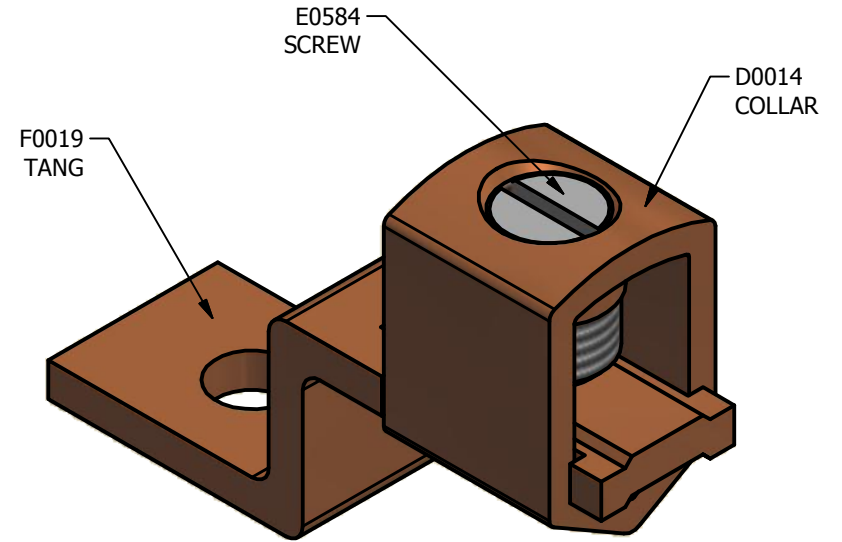

SCREW: E0584	MATERIAL: NONE	REV: A	 800-776-9775 www.ilsco.com		
CAT. NO.: SLU-125	PLATING: NONE	DRAWN BY: CLH			SCALE: 3:1
INFORMATION SHEET: FORM 1	MARKING: TANG: SLU-125   COLLAR: ILSCO, 1/0-6CU	DATE: 12/21/2011			SIZE: A
			DWG. NO. M7595-00 SHEET: 1 OF 1		

SCREW: E0584	MATERIAL: NONE	REV: A	ILSCO connections matter	
CAT. NO.: SLU-125	PLATING: NONE	DRAWN BY: CLH	SCALE: 3:1	800-776-9775 www.ilsco.com
INFORMATION SHEET: FORM 1	MARKING: TANG: SLU-125   COLLAR: ILSCO, 1/0-6CU	DATE: 12/21/2011	SIZE: A	DWG. NO. M7595-00
				SHEET: 1 OF 1