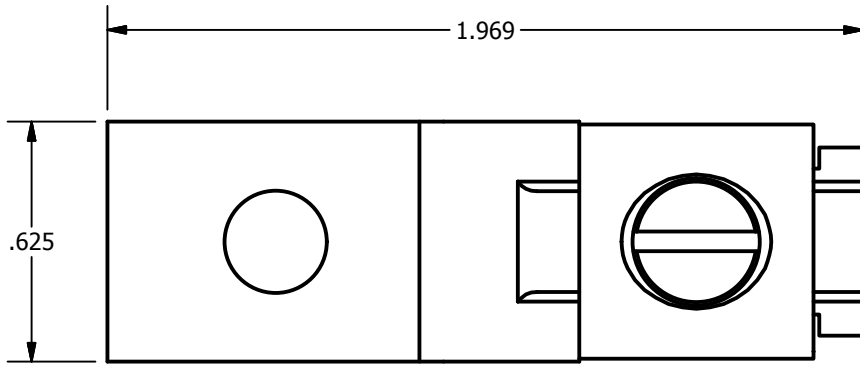

SCREW: E0584	MATERIAL: NONE	REV: A	 800-776-9775 www.ilsco.com		
CAT. NO.: SLU-125	PLATING: NONE	DRAWN BY: CLH			SCALE: 3:1
INFORMATION SHEET: FORM 1	MARKING: TANG: SLU-125   COLLAR: ILSCO, 1/0-6CU	DATE: 12/21/2011			SIZE: A
			DWG. NO. M7595-00 SHEET: 1 OF 1		

SCREW: E0584	MATERIAL: NONE	REV: A	ILSCO connections matter	
CAT. NO.: SLU-125	PLATING: NONE	DRAWN BY: CLH	SCALE: 3:1	800-776-9775 www.ilsco.com
INFORMATION SHEET: FORM 1	MARKING: TANG: SLU-125   COLLAR: ILSCO, 1/0-6CU	DATE: 12/21/2011	SIZE: A	DWG. NO. M7595-00
				SHEET: 1 OF 1