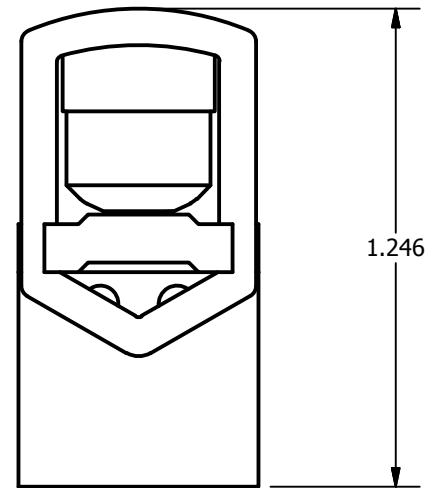

SCREW: E0584	MATERIAL: NONE	REV: A	 800-776-9775 www.ilsco.com		
CAT. NO.: SLU-125	PLATING: NONE	DRAWN BY: CLH			SCALE: 3:1
INFORMATION SHEET: FORM 1	MARKING: TANG: SLU-125   COLLAR: ILSCO, 1/0-6CU	DATE: 12/21/2011			SIZE: A
			DWG. NO. M7595-00 SHEET: 1 OF 1		

SCREW: E0584	MATERIAL: NONE	REV: A	ILSCO connections matter	
CAT. NO.: SLU-125	PLATING: NONE	DRAWN BY: CLH	SCALE: 3:1	800-776-9775 www.ilsco.com
INFORMATION SHEET: FORM 1	MARKING: TANG: SLU-125   COLLAR: ILSCO, 1/0-6CU	DATE: 12/21/2011	SIZE: A	DWG. NO. M7595-00
				SHEET: 1 OF 1