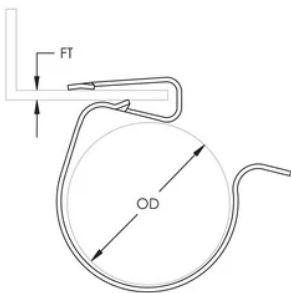

CABLE SNAP CLIP, 3/16–9/32" FLANGE 0.472–0.551"

CATALOG NUMBER

SC4D

FEATURES

Clip snaps on flange and cable snaps into clip

PRODUCT ATTRIBUTES

Material: Spring Steel

Finish: nVent CADDY Armour

Flange Thickness (FT): 3/16" - 9/32"

Outer Diameter (OD): 0.470" - 0.55"

DIAGRAMS

WARNING

nVent products shall be installed and used only as indicated in nVent's product instruction sheets and training materials. Instruction sheets are available at www.nvent.com and from your nVent customer service representative. Improper installation, misuse, misapplication or other failure to completely follow nVent's instructions and warnings may cause product malfunction, property damage, serious bodily injury and death and/or void your warranty.

Clip snaps on flange and cable snaps into clip

PRODUCT ATTRIBUTES

Material: Spring Steel

Finish: nVent CADDY Armour

Flange Thickness (FT): 3/16" - 9/32"

Outer Diameter (OD): 0.470" - 0.55"

DIAGRAMS

WARNING