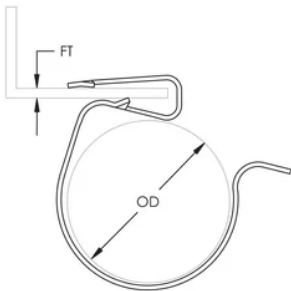

+ 86 21 2412 1618/19

Sydney:

+61 2 9751 8500

Our powerful portfolio of brands:
nVent.com CADDY ERICO HOFFMAN RAYCHEM SCHROFF
TRACER

CABLE SNAP CLIP, 3/16–9/32" FLANGE 0.472–0.551"

CATALOG NUMBER

SC4D

FEATURES

Clip snaps on flange and cable snaps into clip

PRODUCT ATTRIBUTES

Material: Spring Steel

Finish: nVent CADDY Armour

Flange Thickness (FT): 3/16" - 9/32"

Outer Diameter (OD): 0.470" - 0.55"

DIAGRAMS

WARNING