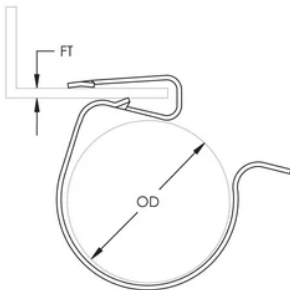

CABLE SNAP CLIP, 3/16–9/32" FLANGE 0.472–0.551"

CATALOG NUMBER

SC4D

FEATURES

Clip snaps on flange and cable snaps into clip

PRODUCT ATTRIBUTES

Material: Spring Steel

Finish: nVent CADDY Armour

Flange Thickness (FT): 3/16" - 9/32"

Outer Diameter (OD): 0.470" - 0.55"

DIAGRAMS

WARNING

nVent products shall be installed and used only as indicated in nVent's product instruction sheets and training materials. Instruction sheets are available at www.nvent.com and from your nVent customer service representative. Improper installation, misuse, misapplication or other failure to completely follow nVent's instructions and warnings may cause product malfunction, property damage, serious bodily injury and death and/or void your warranty.

SC4D

FEATURES

Clip snaps on flange and cable snaps into clip

PRODUCT ATTRIBUTES

Material: Spring Steel

Finish: nVent CADDY Armour

Flange Thickness (FT): 3/16" - 9/32"

Outer Diameter (OD): 0.470" - 0.55"