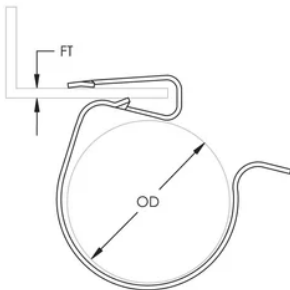

Flange Thickness (FT): 3/16" - 9/32"

Outer Diameter (OD): 0.470" - 0.55"

DIAGRAMS

WARNING

nVent products shall be installed and used only as indicated in nVent's product instruction sheets and training materials. Instruction sheets are available at www.nvent.com and from your nVent customer service representative. Improper installation, misuse, misapplication or other failure to completely follow nVent's instructions and warnings may cause product malfunction, property damage, serious bodily injury and death and/or void your warranty.

APAC
Shanghai:
+ 86 21 2412 1618/19
Sydney:
+61 2 9751 8500

Our powerful portfolio of brands:
nVent.com CADDY ERICO HOFFMAN RAYCHEM SCHROFF
TRACER

CABLE SNAP CLIP, 3/16–9/32" FLANGE 0.472–0.551"

CATALOG NUMBER

SC4D

FEATURES

Clip snaps on flange and cable snaps into clip

PRODUCT ATTRIBUTES

Material: Spring Steel

Finish: nVent CADDY Armour

Flange Thickness (FT): 3/16" - 9/32"

Outer Diameter (OD): 0.470" - 0.55"

DIAGRAMS

WARNING

nVent products shall be installed and used only as indicated in nVent's product instruction sheets and training materials. Instruction sheets are available at www.nvent.com and from your nVent customer service representative. Improper installation, misuse, misapplication or other failure to completely follow nVent's instructions and warnings may cause product malfunction, property damage, serious bodily injury and death and/or void your warranty.