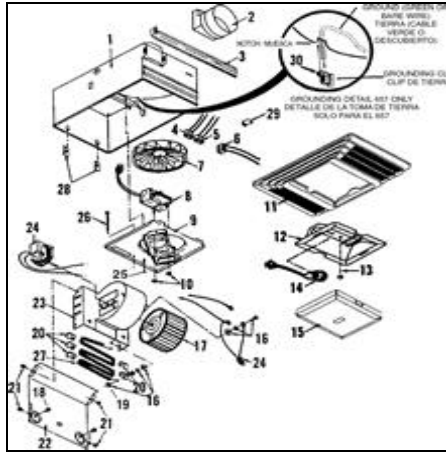

Products Dealer Locator **Shop for Parts** Customer Service About Us

Parts Store ▾
Search Results

You searched for: 657 Fan/Light

Listed below are the parts available for this model.

Instructions: Use the parts explosion image to locate the associated part key number. Select the matching part key from the list below. Then add the desired item to your shopping cart by selecting "Add to Cart" or Search Again to locate parts for a different model.