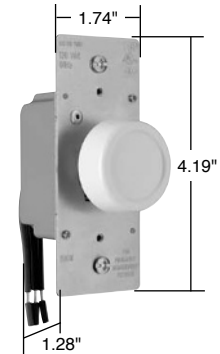

For additional colors consult factory.

Residential Dimmers & Fan Speed Controls Rotary R TradeMaster® Series

Pass & Seymour

- | Features | |
|-----------------------------------------------------------------------------------------------------------------------------------------------------------------------------------------------------------------------------------------------------------------------------------------------------------------------------------------------------------------------------------------------------------------------------------|-------------------------------------------------------------------------------------------------------------------------------------------------------------------------------------------------------------------------------------------------------------------------------------------------------------------|
| <ul style="list-style-type: none"> ■ Slimmer design – the trimmest rotary dimmers, 1/4" less depth than the leading competitor's models. ■ Easy-to-grip knob with soft, contemporary curves goes with any décor. Interchangeable with older-style knobs. ■ Excellent RFI/EMI filtering performance – won't impact sensitive electronic devices. ■ Pre-stripped leads speed termination. | <ul style="list-style-type: none"> ■ No de-rating of 600 watt models in multi-gang applications. ■ Leaves more room in the box for faster, easier installation. ■ Makes small adjustments in lighting levels easier. ■ Illuminated models are easy to find in the dark. |