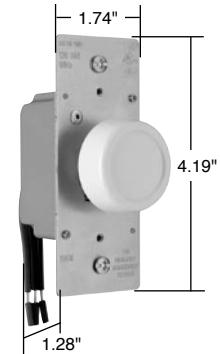

Residential Dimmers & Fan Speed Controls Rotary R TradeMaster® Series

Pass & Seymour

Features	
<ul style="list-style-type: none"> ■ Slimmer design – the trimmest rotary dimmers, 1/4" less depth than the leading competitor's models. ■ Easy-to-grip knob with soft, contemporary curves goes with any décor. Interchangeable with older-style knobs. ■ Excellent RFI/EMI filtering performance – won't impact sensitive electronic devices. ■ Pre-stripped leads speed termination. 	<ul style="list-style-type: none"> ■ No de-rating of 600 watt models in multi-gang applications. ■ Leaves more room in the box for faster, easier installation. ■ Makes small adjustments in lighting levels easier. ■ Illuminated models are easy to find in the dark.