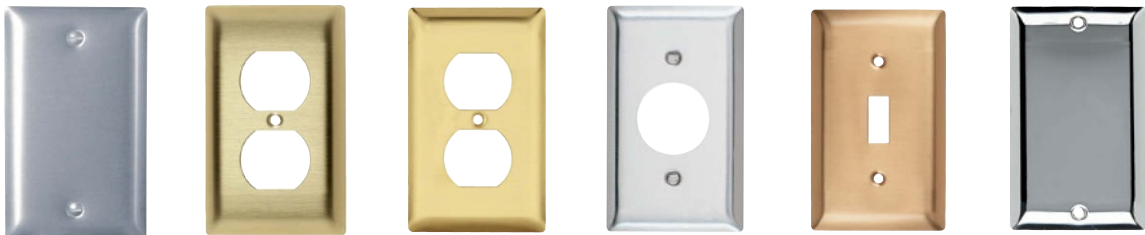

All devices listed on this page conform to NEMA WD-1 and WD-6. UL Listed and CSA Certified.

Devices & Wall Plates Color Selection Chart

Pass & Seymour

Devices & Plastic Wall Plate Colors

Ivory Light Almond White Green

Black Blue Brown Gray Orange Red

See specific device and wall plate catalog charts for particular color availabilities.

Metal Wall Plates

Metal Finish Aluminum Brass (Brushed) Polished Brass Stainless Steel Brushed Bronze Chrome