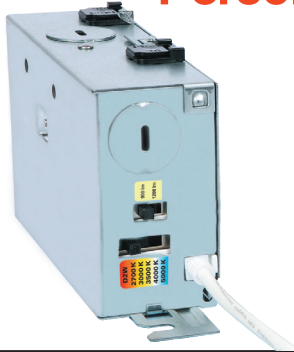

Personalize Your Lighting

Select the perfect color temperature for your space with 5 color temperatures between warm (2700K) to daylight (5000K) or a dim-to-warm setting.

Choose between 2 lumen options (900-1200) depending on your ceiling height or desired light level.