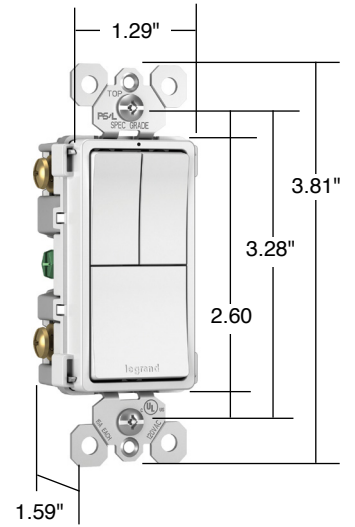

Technical Information

Performance

Electrical

Supply Voltage 120/125VAC

Environmental

Application Indoor Use Only

RCD113W

Warranty

One year

Ordering Information

Two Single Pole Switches

Catalog Number	Rating			3rd Party Compliance	
	A	VAC	Color	UL20	cULus
RCD11I	15	120/125	Ivory	•	•
RCD11W	15	120/125	White	•	•
RCD11BK	15	120/125	Black	•	•
RCD11LA	15	120/125	Light Almond	•	•

Two Single Pole/3-Way Switches

RCD33I	15	120/125	Ivory	•	•
RCD33W	15	120/125	White	•	•
RCD33BK	15	120/125	Black	•	•
RCD33LA	15	120/125	Light Almond	•	•

Two Single Pole Switches & One Single Pole/3-Way Switch

RCD113I	15	120/125	Ivory	•	•
RCD113W	15	120/125	White	•	•
RCD113BK	15	120/125	Black	•	•
RCD113LA	15	120/125	Light Almond	•	•