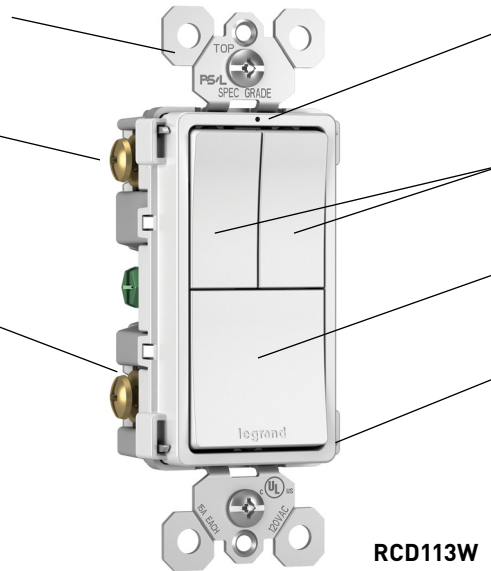

Aesthetically improved yet reliable as ever, these combination switches give end users greater lighting control by combining multiple functions in a one-gang configuration. Transform any of these devices into an illuminated switch in seconds with our Snap-In Light Module (RCDLM, sold separately). These combination switches are ideal for residential, multi-dwelling, commercial office and hospitality applications, and as part of the radiant® collection, now offer a better fit, form and finish.

## Features & Benefits

**Full wraparound metal strap**, commercial grade with lock-in tabs.

**All screws are tri-drive.**

**External screw-pressure-plate back and side wired.** Accepts #14 - #10 AWG.

**Snap-In Light Module** (sold separately)  
 White LED locator light glows when device is off for easy location in the dark.