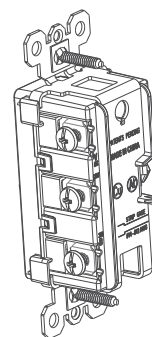

Ordering Information

Two Single Pole Switches

Catalog Number	Rating			3rd Party Compliance	
	A	VAC	Color	UL20	cULus
RCD11I	15	120/125	Ivory	•	•
RCD11W	15	120/125	White	•	•
RCD11BK	15	120/125	Black	•	•
RCD11LA	15	120/125	Light Almond	•	•

Two Single Pole/3-Way Switches

RCD33I	15	120/125	Ivory	•	•
RCD33W	15	120/125	White	•	•
RCD33BK	15	120/125	Black	•	•
RCD33LA	15	120/125	Light Almond	•	•

Two Single Pole Switches & One Single Pole/3-Way Switch

RCD113I	15	120/125	Ivory	•	•
RCD113W	15	120/125	White	•	•
RCD113BK	15	120/125	Black	•	•
RCD113LA	15	120/125	Light Almond	•	•

Single Pole/3-Way Switch & Tamper-Resistant Receptacle

Catalog Number	Rating			NEMA Config. No.	3rd Party Compliance		
	A	VAC	Color		UL20	UL498	cULus
RCD38TRI	15	120/125	Ivory	5-15R	•	•	•
RCD38TRW	15	120/125	White	5-15R	•	•	•
RCD38TRBK	15	120/125	Black	5-15R	•	•	•
RCD38TRLA	15	120/125	Light Almond	5-15R	•	•	•

Features

- Module simply snaps-in for easy installation.

Snap-In Light Module:

- Lights when OFF.
- Uses energy-efficient LED light.
- LED light will not generate heat and will last, on average, 47 years.

radiant® Locator Light Module

Catalog Number	Rating			3rd Party Compliance
	A	VAC	Color	cULus
RCDLM	15	120/125	Clear	•