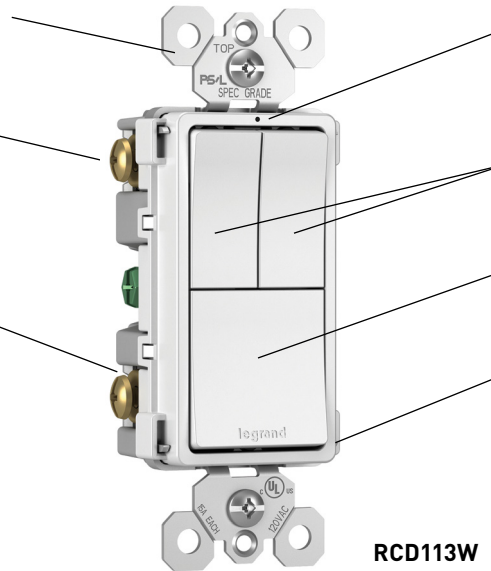

Greater lighting control in a single, space-saving device.

RCD11, RCD113, RCD33, RCD38TR

Aesthetically improved yet reliable as ever, these combination switches give end users greater lighting control by combining multiple functions in a one-gang configuration. Transform any of these devices into an illuminated switch in seconds with our Snap-In Light Module (RCDLM, sold separately). These combination switches are ideal for residential, multi-dwelling, commercial office and hospitality applications, and as part of the radiant® collection, now offer a better fit, form and finish.

Features & Benefits

Full wraparound metal strap, commercial grade with lock-in tabs.

All screws are tri-drive.

External screw-pressure-plate back and side wired. Accepts #14 - #10 AWG.

Snap-In Light Module (sold separately)
 White LED locator light glows when device is off for easy location in the dark.

Unique "Up/Down" switches match the look and feel of standard paddle switches.

Easy-to-use oversized main switch for primary load.

Impact-resistant face and body.

RCD113W

- Part of the radiant® collection
- Patented shutter system—now with black "invisi-shutters" for an invisible effect preferred by end users—helps prevent improper insertion of foreign objects (RCD38TR only).
- Single Pole/3-Way Switches can be wired as a single pole or 3-way switch.