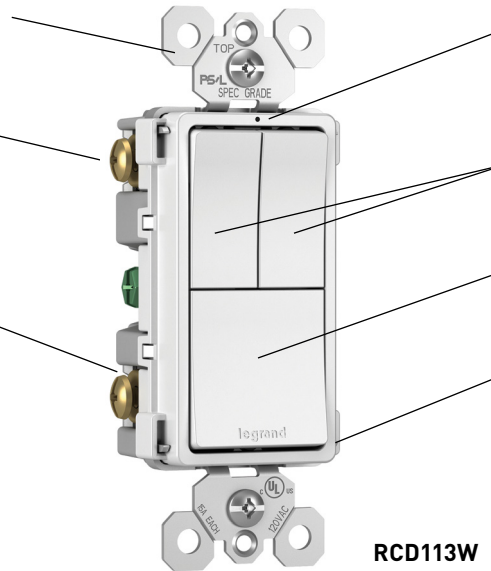

**Greater lighting control in a single, space-saving device.**

RCD11, RCD113, RCD33, RCD38TR

Aesthetically improved yet reliable as ever, these combination switches give end users greater lighting control by combining multiple functions in a one-gang configuration. Transform any of these devices into an illuminated switch in seconds with our Snap-In Light Module (RCDLM, sold separately). These combination switches are ideal for residential, multi-dwelling, commercial office and hospitality applications, and as part of the radiant® collection, now offer a better fit, form and finish.

## Features & Benefits

**Full wraparound metal strap**, commercial grade with lock-in tabs.

**All screws are tri-drive.**

**External screw-pressure-plate back and side wired.** Accepts #14 - #10 AWG.

**Snap-In Light Module** (sold separately)  
 White LED locator light glows when device is off for easy location in the dark.

**Unique "Up/Down" switches** match the look and feel of standard paddle switches.

**Easy-to-use oversized main switch** for primary load.

**Impact-resistant face and body.**

**RCD113W**

- Part of the radiant® collection
- Patented shutter system—now with black "invisi-shutters" for an invisible effect preferred by end users—helps prevent improper insertion of foreign objects (RCD38TR only).
- Single Pole/3-Way Switches can be wired as a single pole or 3-way switch.