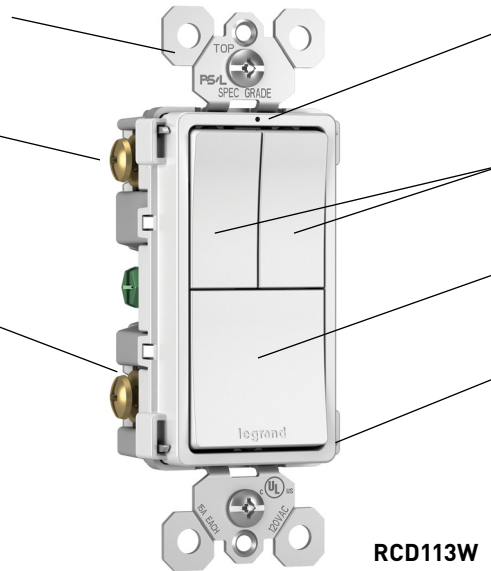

RCD113W

Features & Benefits

Full wraparound metal strap, commercial grade with lock-in tabs.

All screws are tri-drive.

External screw-pressure-plate back and side wired. Accepts #14 - #10 AWG.