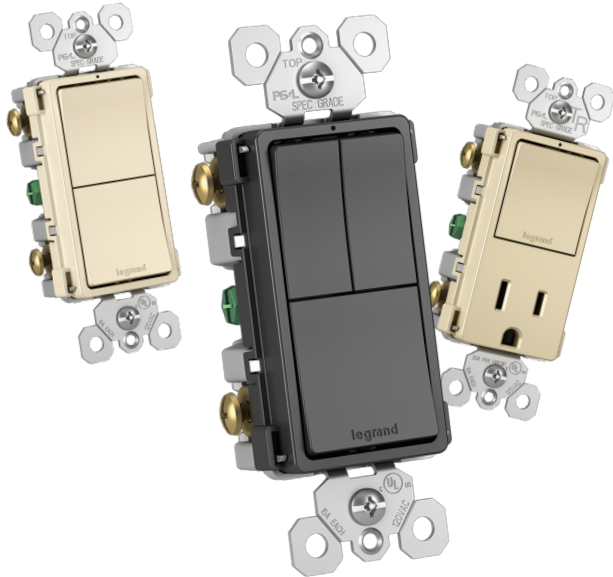

Greater lighting control in a single, space-saving device.

RCD11, RCD113, RCD33, RCD38TR

Aesthetically improved yet reliable as ever, these combination switches give end users greater lighting control by combining multiple functions in a one-gang configuration. Transform any of these devices into an illuminated switch in seconds with our Snap-In Light Module (RCDLM, sold separately). These combination switches are ideal for residential, multi-dwelling, commercial office and hospitality applications, and as part of the radiant® collection, now offer a better fit, form and finish.

Features & Benefits

Full wraparound metal strap, commercial grade with lock-in tabs.

All screws are tri-drive.

External screw-pressure-plate back and side wired. Accepts #14 - #10 AWG.

Snap-In Light Module (sold separately)
White LED locator light glows when device is off for easy location in the dark.

Unique "Up/Down" switches match the look and feel of standard paddle switches.

Easy-to-use oversized main switch for primary load.

Impact-resistant face and body.

- Part of the radiant® collection
- Patented shutter system—now with black "invisi-shutters" for an invisible effect preferred by end users—helps prevent improper insertion of foreign objects (RCD38TR only).
- Single Pole/3-Way Switches can be wired as a single pole or 3-way switch.

- Patented split-circuit tab – easily accessible and can be reinstalled without a tool.

Snap-In Light Module:

- Lights when OFF.
- Uses energy-efficient LED light.
- LED light will not generate heat and will last, on average, 47 years.

3rd Party Compliance

cULus Listed, UL20, Conform to NEMA WD-1 and WD-6