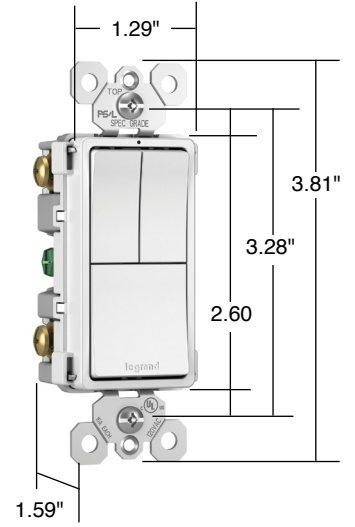

Technical Information

Performance

Electrical

Supply Voltage 120/125VAC

Environmental

Application Indoor Use Only

RCD113W

Warranty

One year

Ordering Information

Two Single Pole Switches

Catalog Number	Rating			3rd Party Compliance	
	A	VAC	Color	UL20	cULus
RCD11I	15	120/125	Ivory	•	•
RCD11W	15	120/125	White	•	•
RCD11BK	15	120/125	Black	•	•
RCD11LA	15	120/125	Light Almond	•	•

Two Single Pole/3-Way Switches

RCD33I	15	120/125	Ivory	•	•
RCD33W	15	120/125	White	•	•
RCD33BK	15	120/125	Black	•	•
RCD33LA	15	120/125	Light Almond	•	•

Two Single Pole Switches & One Single Pole/3-Way Switch

RCD113I	15	120/125	Ivory	•	•
RCD113W	15	120/125	White	•	•
RCD113BK	15	120/125	Black	•	•
RCD113LA	15	120/125	Light Almond	•	•