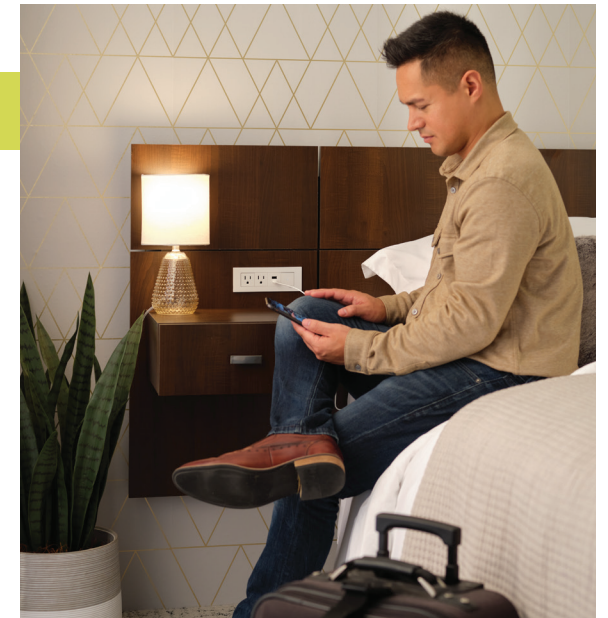

dash Furniture Power Center

Commercial | Hospitality | Office | Education

Take the convenience of furniture power to a new level with dash. Select from the standard offering or create a custom design tailored to your specific needs with configurations ranging from two to six cubes of power and USB Type-A/C charging. Trim plates available in several stunning, on-trend finishes to perfectly complement a surrounding space.