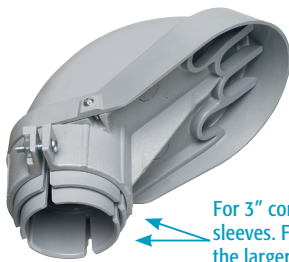

PVC Entrance Caps

MAST PARTS

PVC1020

PVC1040

PVC105, PVC106, & PVC129

PVC109

For 3" conduit use both sleeves. For 3-1/2" conduit use the larger adapter sleeve.

Scan For Video

For Rigid • IMC • EMT • Rigid PVC • Sizes 1/2 - 4" include adapter sleeve for EMT.

FEATURES AND BENEFITS

- PVC1020 priced as 1/2" trade size
- PVC1040 priced as 1-1/4" trade size
- PVC109 priced as 3" trade size

CATALOG NUMBER	UPC/DCI/NAED MFG #018997	TRADE SIZE	MAST SIZE	STD PKG	DIM A	DIM A	HOLE SIZES
PVC1020*	73146	1/2, 3/4, 1	1/2, 3/4, 1	20	3.575	3.438	(2) 0.673
PVC1040*	73147	1-1/4, 1-1/2	1-1/4, 1-1/2	10	5.900	5.069	(2) .823, (1) .635
PVC105	73105	2	2	5	7.790	6.660	(2) .750, (1) .562
PVC129	73129	2	2-1/2	1	7.750	6.660	(2) .750, (1) .562
PVC106	12512	2-1/2	2-1/2	1	9.790	7.620	(4) .875
PVC109*	12513	3, 3-1/2, 4	3, 3-1/2, 4	1	12.650	9.070	(2) 1.500, (1) 1.250