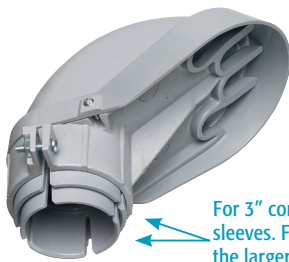

*Includes adapters for multiple sizes.

*PATENTED.

REDUCES INVENTORY SAVES MONEY!
Products cover 10 trade sizes!

INSTALLATION SHOTS

PVC1040

PVC1020

PVC Entrance Caps

MAST PARTS

For Rigid • IMC • EMT • Rigid PVC • Sizes 1/2 - 4" include adapter sleeve for EMT.

FEATURES AND BENEFITS

- PVC1020 priced as 1/2" trade size
- PVC1040 priced as 1-1/4" trade size
- PVC109 priced as 3" trade size

PVC1020

PVC1040

PVC105, PVC106, & PVC129

PVC109

For 3" conduit use both sleeves. For 3-1/2" conduit use the larger adapter sleeve.

CATALOG NUMBER	UPC/DCI/NAED MFG #018997	TRADE SIZE	MAST SIZE	STD PKG	DIM A	DIM A	HOLE SIZES
PVC1020*	73146	1/2, 3/4, 1	1/2, 3/4, 1	20	3.575	3.438	(2) 0.673
PVC1040*	73147	1-1/4, 1-1/2	1-1/4, 1-1/2	10	5.900	5.069	(2) .823, (1) .635
PVC105	73105	2	2	5	7.790	6.660	(2) .750, (1) .562
PVC129	73129	2	2-1/2	1	7.750	6.660	(2) .750, (1) .562
PVC106	12512	2-1/2	2-1/2	1	9.790	7.620	(4) .875
PVC109*	12513	3, 3-1/2, 4	3, 3-1/2, 4	1	12.650	9.070	(2) 1.500, (1) 1.250