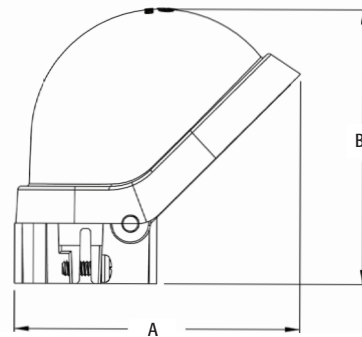

For Rigid • IMC • EMT • Rigid PVC • Sizes 1/2 - 4" include adapter sleeve for EMT.

FEATURES AND BENEFITS

- PVC1020 priced as 1/2" trade size
- PVC1040 priced as 1-1/4" trade size
- PVC109 priced as 3" trade size

PVC1020

PVC1040

PVC105, PVC106, & PVC129

PVC109

For 3" conduit use both sleeves. For 3-1/2" conduit use the larger adapter sleeve.

CATALOG NUMBER	UPC/DCI/NAED MFG #018997	TRADE SIZE	MAST SIZE	STD PKG	DIM A	DIM A	HOLE SIZES
PVC1020*	73146	1/2, 3/4, 1	1/2, 3/4, 1	20	3.575	3.438	(2) 0.673
PVC1040*	73147	1-1/4, 1-1/2	1-1/4, 1-1/2	10	5.900	5.069	(2) .823, (1) .635
PVC105	73105	2	2	5	7.790	6.660	(2) .750, (1) .562
PVC129	73129	2	2-1/2	1	7.750	6.660	(2) .750, (1) .562
PVC106	12512	2-1/2	2-1/2	1	9.790	7.620	(4) .875
PVC109*	12513	3, 3-1/2, 4	3, 3-1/2, 4	1	12.650	9.070	(2) 1.500, (1) 1.250

*Includes adapters for multiple sizes.

*PATENTED.

REDUCES INVENTORY SAVES MONEY!
Products cover 10 trade sizes!

INSTALLATION SHOTS

PVC1040

PVC1020

Scan For Video