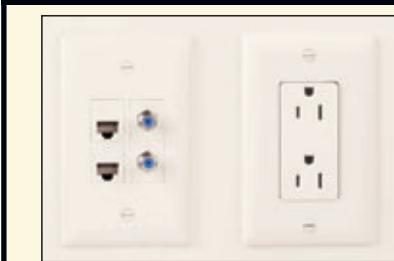

**Virtually unbreakable** construction features patent-pending reinforcing ribs for enhanced rigidity.

TPD1-LA

TPD9-LA

PSF1

PSF62

PSF82

Catalog Number	Description	Color	Catalog Number	Description	Color
<b>TradeMaster DataCom Wall Plates</b>					
TPD1-GRY TPD1-I TPD1-LA TPD1-W	1-port wall plate, single gang	Gray Ivory Light Almond White	TPD4-GRY TPD4-I TPD4-LA TPD4-W	4-port wall plate, single gang	Gray Ivory Light Almond White
TPD2-GRY TPD2-I TPD2-LA TPD2-W	2-port wall plate, single gang	Gray Ivory Light Almond White	TPD6-GRY TPD6-I TPD6-LA TPD6-W	6-port wall plate, single gang	Gray Ivory Light Almond White
TPD3-GRY TPD3-I TPD3-LA TPD3-W	3-port wall plate, single gang	Gray Ivory Light Almond White	TPD9-GRY TPD9-I TPD9-LA TPD9-W	9-port wall plate, double gang	Gray Ivory Light Almond White

### The perfect match for TradeMaster wiring device wall plates.

Looking to specify network wiring devices that are 100 percent aesthetically compatible with your other wiring devices? Now you can, with the TradeMaster line. The same colors. The same finishes. The same sophisticated contours. The same dimensions. And because TradeMaster power wiring wall plates are available in a full range of colors and types, you don't have to compromise anywhere appearance is important.

### Features

- Recessed labeling provides easy identification. Helps meet TIA/EIA-606 labeling standard. Labels and protective clear covers (both included) hide mounting screw heads.
- Jack modules snap in from the front to make installation fast and simple.
- Rugged ABS construction or Type 430 stainless steel for durability.