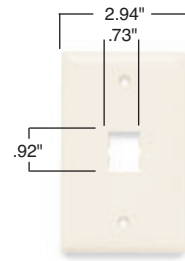

Commercial Network Wiring TradeMaster® DataCom & Innovate™ Wall Plates

Smooth, polished look fits any decor and matches TradeMaster wiring device wall plates. Ideal for any commercial installation where appearance is especially important. And a perfect match for P&S Innovate™ jacks.

Better coverage, with an extra 3/16" more width and height than standard plates to reduce time-consuming drywall rework.

Flexible modular design accepts any combination of P&S Innovate jack modules for fast, easy configuration.

Virtually unbreakable construction features patent-pending reinforcing ribs for enhanced rigidity.

TPD1-LA

Catalog Number	Description	Color	Catalog Number	Description	Color
TradeMaster DataCom Wall Plates					
TPD1-GRY TPD1-I TPD1-LA TPD1-W	1-port wall plate, single gang	Gray Ivory Light Almond White	TPD4-GRY TPD4-I TPD4-LA TPD4-W	4-port wall plate, single gang	Gray Ivory Light Almond White
TPD2-GRY TPD2-I TPD2-LA TPD2-W	2-port wall plate, single gang	Gray Ivory Light Almond White	TPD6-GRY TPD6-I TPD6-LA TPD6-W	6-port wall plate, single gang	Gray Ivory Light Almond White
TPD3-GRY TPD3-I TPD3-LA TPD3-W	3-port wall plate, single gang	Gray Ivory Light Almond White	TPD9-GRY TPD9-I TPD9-LA TPD9-W	9-port wall plate, double gang	Gray Ivory Light Almond White

APPLICATION TIP

The perfect match for TradeMaster wiring device wall plates.