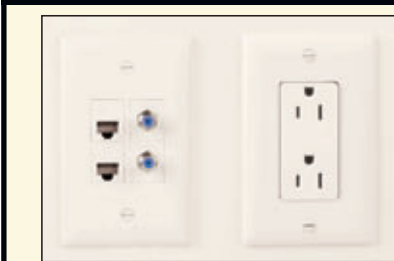

APPLICATION TIP

The perfect match for TradeMaster wiring device wall plates.

Looking to specify network wiring devices that are 100 percent aesthetically compatible with your other wiring devices? Now you can, with the TradeMaster line. The same colors. The same finishes. The same sophisticated contours. The same dimensions. And because TradeMaster power wiring wall plates are available in a full range of colors and types, you don't have to compromise anywhere appearance is important.

Features

- Recessed labeling provides easy identification. Helps meet TIA/EIA-606 labeling standard. Labels and protective clear covers (both included) hide mounting screw heads.
- Jack modules snap in from the front to make installation fast and simple.
- Rugged ABS construction or Type 430 stainless steel for durability.

Catalog Number	Description	Color
Innovate Wall Plates		
PSF1-LA PSF1-W PSF1-SS	1-port wall plate single gang	Light Almond White Stainless Steel
PSF2-LA PSF2-W PSF2-SS	2-port wall plate single gang	Light Almond White Stainless Steel
PSF3-LA PSF3-W PSF3-SS	3-port wall plate single gang	Light Almond White Stainless Steel
PSF4-LA PSF4-W PSF4-SS	4-port wall plate single gang	Light Almond White Stainless Steel
PSF6-LA PSF6-W	6-port wall plate single gang	Light Almond White
PSF62-LA	6-port wall plate double gang	Light Almond
PSF82-LA	8-port wall plate double gang	Light Almond