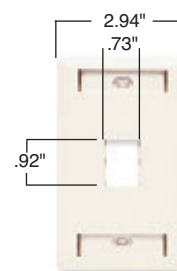

**Virtually unbreakable** construction features patent-pending reinforcing ribs for enhanced rigidity.

TPD4-LA  
S58-LA  
SFF-LA

TPD1-LA

TPD9-LA

PSF1

PSF62

PSF82

Catalog Number	Description	Color	Catalog Number	Description	Color
<b>TradeMaster DataCom Wall Plates</b>					
TPD1-GRY TPD1-I TPD1-LA TPD1-W	1-port wall plate, single gang	Gray Ivory Light Almond White	TPD4-GRY TPD4-I TPD4-LA TPD4-W	4-port wall plate, single gang	Gray Ivory Light Almond White
TPD2-GRY TPD2-I TPD2-LA TPD2-W	2-port wall plate, single gang	Gray Ivory Light Almond White	TPD6-GRY TPD6-I TPD6-LA TPD6-W	6-port wall plate, single gang	Gray Ivory Light Almond White
TPD3-GRY TPD3-I TPD3-LA TPD3-W	3-port wall plate, single gang	Gray Ivory Light Almond White	TPD9-GRY TPD9-I TPD9-LA TPD9-W	9-port wall plate, double gang	Gray Ivory Light Almond White