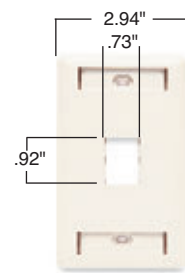

**Better coverage**, with an extra 3/16" more width and height than standard plates to reduce time-consuming drywall rework.

**Flexible modular design** accepts any combination of P&S Innovate jack modules for fast, easy configuration.

**Virtually unbreakable** construction features patent-pending reinforcing ribs for enhanced rigidity.

TPD1-LA

TPD9-LA

PSF1

PSF62

PSF82

Catalog Number	Description	Color	Catalog Number	Description	Color
<b>TradeMaster DataCom Wall Plates</b>					
TPD1-GRY TPD1-I TPD1-LA TPD1-W	1-port wall plate, single gang	Gray Ivory Light Almond White	TPD4-GRY TPD4-I TPD4-LA TPD4-W	4-port wall plate, single gang	Gray Ivory Light Almond White
TPD2-GRY TPD2-I TPD2-LA TPD2-W	2-port wall plate, single gang	Gray Ivory Light Almond White	TPD6-GRY TPD6-I TPD6-LA TPD6-W	6-port wall plate, single gang	Gray Ivory Light Almond White
TPD3-GRY TPD3-I TPD3-LA TPD3-W	3-port wall plate, single gang	Gray Ivory Light Almond White	TPD9-GRY TPD9-I TPD9-LA TPD9-W	9-port wall plate, double gang	Gray Ivory Light Almond White

### Features

- Recessed labeling provides easy identification. Helps meet TIA/EIA-606 labeling standard. Labels and protective clear covers (both included) hide mounting screw heads.
- Jack modules snap in from the front to make installation fast and simple.
- Rugged ABS construction or Type 430 stainless steel for durability.