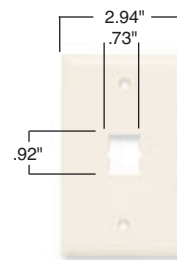

Commercial Network Wiring TradeMaster® DataCom & Innovate™ Wall Plates

Smooth, polished look fits any decor and matches TradeMaster wiring device wall plates. Ideal for any commercial installation where appearance is especially important. And a perfect match for P&S Innovate™ jacks.

Better coverage, with an extra 3/16" more width and height than standard plates to reduce time-consuming drywall rework.

Flexible modular design accepts any combination of P&S Innovate jack modules for fast, easy configuration.

Virtually unbreakable construction features patent-pending reinforcing ribs for enhanced rigidity.

TPD4-LA
S58-LA
SFF-LA

TPD1-LA

Catalog Number	Description	Color	Catalog Number	Description	Color
TradeMaster DataCom Wall Plates					
TPD1-GRY TPD1-I TPD1-LA TPD1-W	1-port wall plate, single gang	Gray Ivory Light Almond White	TPD4-GRY TPD4-I TPD4-LA TPD4-W	4-port wall plate, single gang	Gray Ivory Light Almond White
TPD2-GRY TPD2-I TPD2-LA TPD2-W	2-port wall plate, single gang	Gray Ivory Light Almond White	TPD6-GRY TPD6-I TPD6-LA TPD6-W	6-port wall plate, single gang	Gray Ivory Light Almond White
TPD3-GRY TPD3-I TPD3-LA TPD3-W	3-port wall plate, single gang	Gray Ivory Light Almond White	TPD9-GRY TPD9-I TPD9-LA TPD9-W	9-port wall plate, double gang	Gray Ivory Light Almond White

APPLICATION TIP

The perfect match for TradeMaster wiring device wall plates.