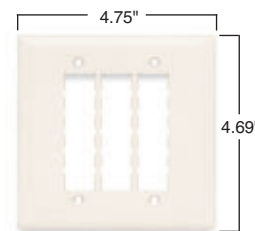

Catalog Number	Description	Color
<b>Innovate Wall Plates</b>		
PSF1-LA PSF1-W PSF1-SS	1-port wall plate single gang	Light Almond White Stainless Steel
PSF2-LA PSF2-W PSF2-SS	2-port wall plate single gang	Light Almond White Stainless Steel
PSF3-LA PSF3-W PSF3-SS	3-port wall plate single gang	Light Almond White Stainless Steel
PSF4-LA PSF4-W PSF4-SS	4-port wall plate single gang	Light Almond White Stainless Steel
PSF6-LA PSF6-W	6-port wall plate single gang	Light Almond White
PSF62-LA	6-port wall plate double gang	Light Almond
PSF82-LA	8-port wall plate double gang	Light Almond

**Better coverage**, with an extra 3/16" more width and height than standard plates to reduce time-consuming drywall rework.

**Flexible modular design** accepts any combination of P&S Innovate jack modules for fast, easy configuration.

**Virtually unbreakable** construction features patent-pending reinforcing ribs for enhanced rigidity.

TPD4-LA  
S58-LA  
SFF-LA

TPD1-LA

TPD9-LA

PSF1

PSF62

PSF82

Catalog Number	Description	Color	Catalog Number	Description	Color
<b>TradeMaster DataCom Wall Plates</b>					
TPD1-GRY TPD1-I TPD1-LA TPD1-W	1-port wall plate, single gang	Gray Ivory Light Almond White	TPD4-GRY TPD4-I TPD4-LA TPD4-W	4-port wall plate, single gang	Gray Ivory Light Almond White
TPD2-GRY TPD2-I TPD2-LA TPD2-W	2-port wall plate, single gang	Gray Ivory Light Almond White	TPD6-GRY TPD6-I TPD6-LA TPD6-W	6-port wall plate, single gang	Gray Ivory Light Almond White
TPD3-GRY TPD3-I TPD3-LA TPD3-W	3-port wall plate, single gang	Gray Ivory Light Almond White	TPD9-GRY TPD9-I TPD9-LA TPD9-W	9-port wall plate, double gang	Gray Ivory Light Almond White