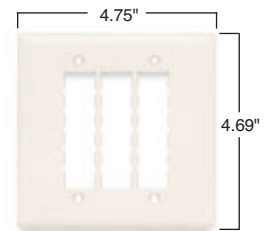

# Commercial Network Wiring TradeMaster® DataCom & Innovate™ Wall Plates

TPD4-LA  
S58-LA  
SFF-LA

**Smooth, polished look** fits any decor and matches TradeMaster wiring device wall plates. Ideal for any commercial installation where appearance is especially important. And a perfect match for P&S Innovate™ jacks.

**Better coverage**, with an extra 3/16" more width and height than standard plates to reduce time-consuming drywall rework.

**Flexible modular design** accepts any combination of P&S Innovate jack modules for fast, easy configuration.

**Virtually unbreakable** construction features patent-pending reinforcing ribs for enhanced rigidity.

TPD1-LA

TPD9-LA

PSF1

PSF62

PSF82

Catalog Number	Description	Color	Catalog Number	Description	Color
<b>TradeMaster DataCom Wall Plates</b>					
TPD1-GRY TPD1-I TPD1-LA TPD1-W	1-port wall plate, single gang	Gray Ivory Light Almond White	TPD4-GRY TPD4-I TPD4-LA TPD4-W	4-port wall plate, single gang	Gray Ivory Light Almond White
TPD2-GRY TPD2-I TPD2-LA TPD2-W	2-port wall plate, single gang	Gray Ivory Light Almond White	TPD6-GRY TPD6-I TPD6-LA TPD6-W	6-port wall plate, single gang	Gray Ivory Light Almond White
TPD3-GRY TPD3-I TPD3-LA TPD3-W	3-port wall plate, single gang	Gray Ivory Light Almond White	TPD9-GRY TPD9-I TPD9-LA TPD9-W	9-port wall plate, double gang	Gray Ivory Light Almond White

### Features

- Recessed labeling provides easy identification. Helps meet TIA/EIA-606 labeling standard. Labels and protective clear covers (both included) hide mounting screw heads.
- Jack modules snap in from the front to make installation fast and simple.
- Rugged ABS construction or Type 430 stainless steel for durability.