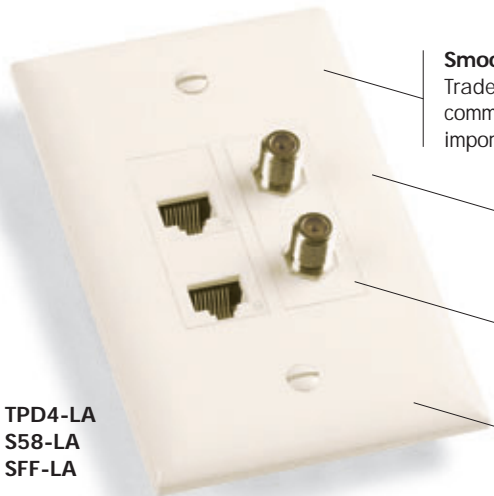

# Commercial Network Wiring TradeMaster® DataCom & Innovate™ Wall Plates

TPD4-LA  
S58-LA  
SFF-LA

**Smooth, polished look** fits any decor and matches TradeMaster wiring device wall plates. Ideal for any commercial installation where appearance is especially important. And a perfect match for P&S Innovate™ jacks.

**Better coverage**, with an extra 3/16" more width and height than standard plates to reduce time-consuming drywall rework.

**Flexible modular design** accepts any combination of P&S Innovate jack modules for fast, easy configuration.

**Virtually unbreakable** construction features patent-pending reinforcing ribs for enhanced rigidity.

TPD1-LA

TPD9-LA

PSF1

PSF62

PSF82

Catalog Number	Description	Color	Catalog Number	Description	Color
<b>TradeMaster DataCom Wall Plates</b>					
TPD1-GRY TPD1-I TPD1-LA TPD1-W	1-port wall plate, single gang	Gray Ivory Light Almond White	TPD4-GRY TPD4-I TPD4-LA TPD4-W	4-port wall plate, single gang	Gray Ivory Light Almond White
TPD2-GRY TPD2-I TPD2-LA TPD2-W	2-port wall plate, single gang	Gray Ivory Light Almond White	TPD6-GRY TPD6-I TPD6-LA TPD6-W	6-port wall plate, single gang	Gray Ivory Light Almond White
TPD3-GRY TPD3-I TPD3-LA TPD3-W	3-port wall plate, single gang	Gray Ivory Light Almond White	TPD9-GRY TPD9-I TPD9-LA TPD9-W	9-port wall plate, double gang	Gray Ivory Light Almond White

### Features

- Recessed labeling provides easy identification. Helps meet TIA/EIA-606 labeling standard. Labels and protective clear covers (both included) hide mounting screw heads.
- Jack modules snap in from the front to make installation fast and simple.
- Rugged ABS construction or Type 430 stainless steel for durability.