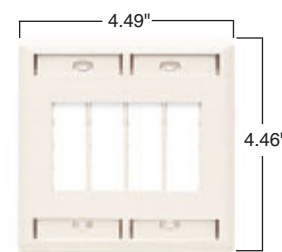

**Virtually unbreakable** construction features patent-pending reinforcing ribs for enhanced rigidity.

TPD4-LA  
S58-LA  
SFF-LA

TPD1-LA

TPD9-LA

PSF1

PSF62

PSF82

Catalog Number	Description	Color	Catalog Number	Description	Color
<b>TradeMaster DataCom Wall Plates</b>					
TPD1-GRY TPD1-I TPD1-LA TPD1-W	1-port wall plate, single gang	Gray Ivory Light Almond White	TPD4-GRY TPD4-I TPD4-LA TPD4-W	4-port wall plate, single gang	Gray Ivory Light Almond White
TPD2-GRY TPD2-I TPD2-LA TPD2-W	2-port wall plate, single gang	Gray Ivory Light Almond White	TPD6-GRY TPD6-I TPD6-LA TPD6-W	6-port wall plate, single gang	Gray Ivory Light Almond White
TPD3-GRY TPD3-I TPD3-LA TPD3-W	3-port wall plate, single gang	Gray Ivory Light Almond White	TPD9-GRY TPD9-I TPD9-LA TPD9-W	9-port wall plate, double gang	Gray Ivory Light Almond White