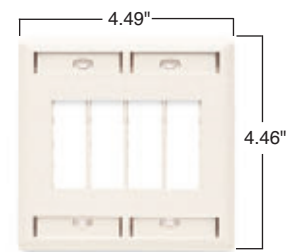

**Better coverage**, with an extra 3/16" more width and height than standard plates to reduce time-consuming drywall rework.

**Flexible modular design** accepts any combination of P&S Innovate jack modules for fast, easy configuration.

**Virtually unbreakable** construction features patent-pending reinforcing ribs for enhanced rigidity.

TPD1-LA

TPD9-LA

PSF1

PSF62

PSF82

Catalog Number	Description	Color	Catalog Number	Description	Color
<b>TradeMaster DataCom Wall Plates</b>					
TPD1-GRY TPD1-I TPD1-LA TPD1-W	1-port wall plate, single gang	Gray Ivory Light Almond White	TPD4-GRY TPD4-I TPD4-LA TPD4-W	4-port wall plate, single gang	Gray Ivory Light Almond White
TPD2-GRY TPD2-I TPD2-LA TPD2-W	2-port wall plate, single gang	Gray Ivory Light Almond White	TPD6-GRY TPD6-I TPD6-LA TPD6-W	6-port wall plate, single gang	Gray Ivory Light Almond White
TPD3-GRY TPD3-I TPD3-LA TPD3-W	3-port wall plate, single gang	Gray Ivory Light Almond White	TPD9-GRY TPD9-I TPD9-LA TPD9-W	9-port wall plate, double gang	Gray Ivory Light Almond White

### Features

- Recessed labeling provides easy identification. Helps meet TIA/EIA-606 labeling standard. Labels and protective clear covers (both included) hide mounting screw heads.
- Jack modules snap in from the front to make installation fast and simple.
- Rugged ABS construction or Type 430 stainless steel for durability.