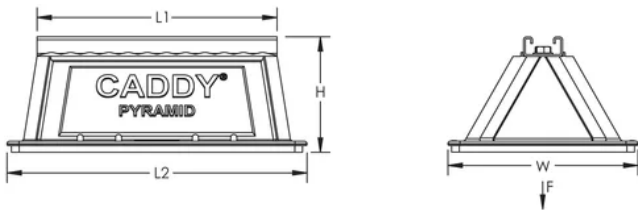

Height (H): 4.8"

Width (W): 8"

Surface Area: 92in²

Unit Weight: 2 lb

Static Load (F): 1000lb

ADDITIONAL PRODUCT DETAILS

Static load at 73.1 kPa (10.6 psi) roof loading. Contact project or roofing engineer for maximum allowable load on individual project roof system.

DIAGRAMS

WARNING

nVent products shall be installed and used only as indicated in nVent's product instruction sheets and training materials. Instruction sheets are available at www.nvent.com and from your nVent customer service representative. Improper installation, misuse, misapplication or other failure to completely follow nVent's instructions and warnings may cause product malfunction, property damage, serious bodily injury and death and/or void your warranty.

North America

+1.800.753.9221

Option 1 – Customer Care

Option 2 – Technical Support

Europe

Netherlands:

+31 800-0200135

France:

+33 800 901 793

Europe

Germany:

800 1890272

Other Countries:

+31 13 5835404

APAC

Shanghai:

+ 86 21 2412 1618/19

Sydney:

+61 2 9751 8500

Our powerful portfolio of brands:
nVent.com **CADDY ERICO HOFFMAN RAYCHEM SCHROFF**
TRACER