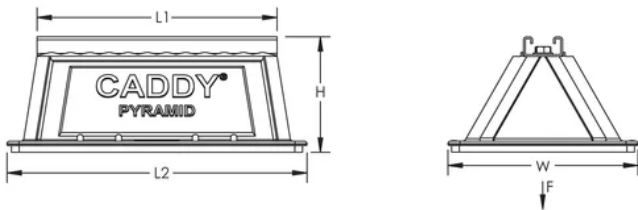

Height (H): 4.8"

Width (W): 8"

Surface Area: 92in²

Unit Weight: 2 lb

Static Load (F): 1000lb

ADDITIONAL PRODUCT DETAILS

Static load at 73.1 kPa (10.6 psi) roof loading. Contact project or roofing engineer for maximum allowable load on individual project roof system.

DIAGRAMS

WARNING

nVent products shall be installed and used only as indicated in nVent's product instruction sheets and training materials. Instruction sheets are available at www.nvent.com and from your nVent customer service representative. Improper installation, misuse, misapplication or other failure to completely follow nVent's instructions and warnings may cause product malfunction, property damage, serious bodily injury and death and/or void your warranty.

North America

+1.800.753.9221
Option 1 – Customer Care
Option 2 – Technical Support

Europe

Netherlands:
+31 800-0200135
France:
+33 800 901 793

Europe

Germany:
800 1890272
Other Countries:
+31 13 5835404

APAC

Shanghai:
+ 86 21 2412 1618/19
Sydney:
+61 2 9751 8500

Our powerful portfolio of brands:
nVent.com CADDY ERICO HOFFMAN RAYCHEM SCHROFF
TRACER