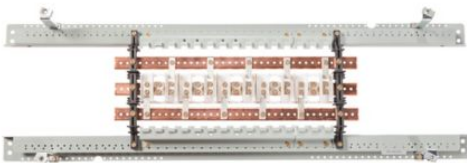

# Eaton PRL2X3225X42CS

Catalog Number: PRL2X3225X42CS

Eaton PRL2X INT480/277 3P 4W 225A 42 CKT CU BUS

## General specifications

Product Name	Catalog Number
Eaton Pow-R-Xpress PRL2X panelboard	PRL2X3225X42CS
UPC	Product Length/Depth
786689363321	43.75 in
Product Height	Product Width
6.5 in	18.25 in
Product Weight	Compliances
31 lb	NEMA Compliant
Certifications	
UL 67	