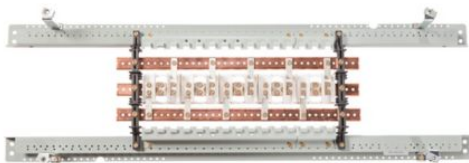

# Eaton PRL1X3225X42CS

Catalog Number: PRL1X3225X42CS

Eaton PRL1X INTERIOR NO TFL 120/208 3P 4W 225A 42 CKT  
CU BUS

## General specifications

Product Name	Catalog Number
Eaton Pow-R-Xpress PRL1X panelboard	PRL1X3225X42CS
UPC	Product Length/Depth
786689363154	43.75 in
Product Height	Product Width
6.5 in	18.25 in
Product Weight	Compliances
31 lb	NEMA Compliant
Certifications	
UL 67	