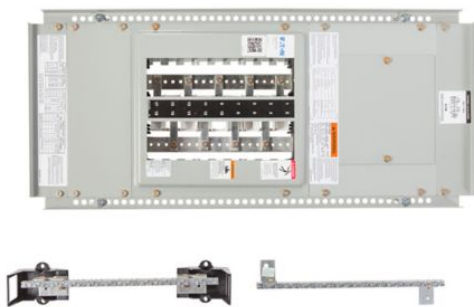

Eaton PRL1X3100X42A

Catalog Number: PRL1X3100X42A

Eaton PRL1X INTERIOR 120/208 3P 4W 100A 42 CKT AL BUS

General specifications

Product Name

Eaton Pow-R-Xpress PRL1X panelboard

Catalog Number

PRL1X3100X42A

UPC

786689363086

Product Length/Depth

37 in

Product Height

6 in

Product Width

15 in

Bus material

Aluminum

Number of circuits

42

Type

PRL1X INTERIOR

Performance Ratings

Amperage Rating