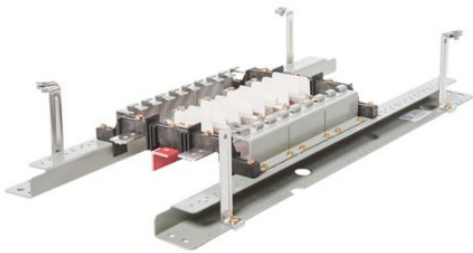

Eaton PRL1X1100X18A

Catalog Number: PRL1X1100X18A

Eaton PRL1X INTERIOR 120/240V 1P 3W 100A 18 CKT AL BUS

General specifications

Product Name

Eaton Pow-R-Xpress PRL1X panelboard

Catalog Number

PRL1X1100X18A

UPC

786689362881

Product Length/Depth

25 in

Product Height

6 in

Product Width

15 in

Product Weight

65 lb

Compliances

NEMA Compliant

Certifications

UL 67

Powering Business Worldwide