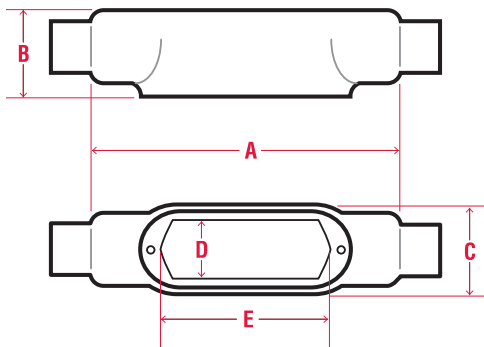

Conduit Bodies – Mogul Technical Data

BC

PIPE SIZE	FERROUS CATALOG #	NOMINAL WEIGHT	A	B	C	D	E	ALUMINUM CATALOG #
1"	PRBC3	3.2	9.56	1.92	2.27	1.88	6	PRBC3SA
1-1/4"	PRBC4	4.2	9.56	2.35	2.27	1.88	6	PRBC4SA
1-1/2"	PRBC5	6.0	13.75	2.60	3.08	2.63	10	PRBC5SA
2"	PRBC6	7.0	13.75	3.17	3.08	2.63	10	PRBC6SA
2-1/2"	PRBC7	13.8	18.38	3.67	4.33	3.81	15	PRBC7SA
3"	PRBC8	17.5	18.38	4.42	4.33	3.81	15	PRBC8SA
3-1/2"	PRBC9	25.0	23.75	4.92	5.33	4.75	20	PRBC9SA
4"	PRBC10	28.0	23.75	5.42	5.33	4.75	20	PRBC10SA

(cover sold separately)