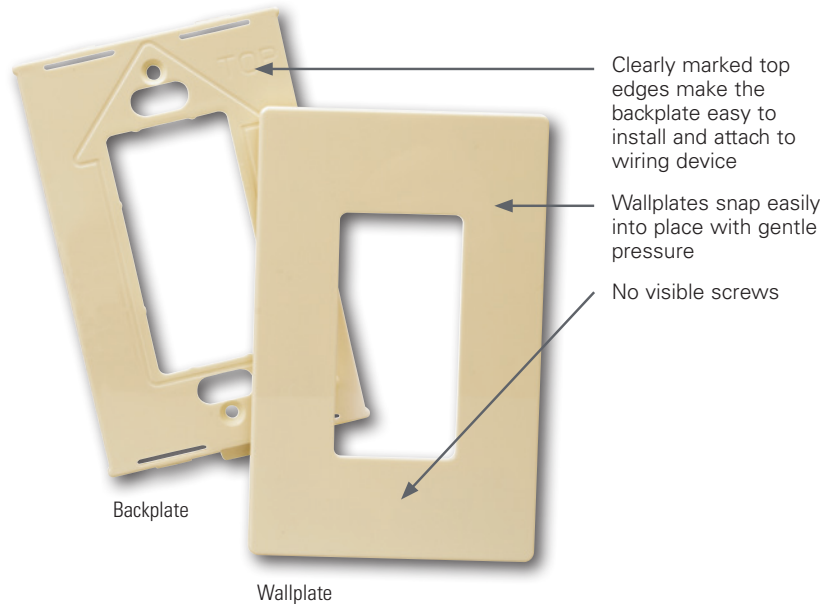

Eaton's wiring devices  
Screwless wallplates

Sleek, smooth and  
seamless wallplates

**EATON**

*Powering Business Worldwide*

# Easy-to-install mid-size wallplates appear to float freely on the surface of the wall.

## Features & benefits

- Mid-sized to cover wall imperfections and large wallboard openings
- Virtually unbreakable polycarbonate construction
- Available in toggle switch, duplex receptacle and decorator styles

## Color ordering information:

For ordering devices, include Catalog no. followed by the Color suffix: A (Almond), B (Brown), BK (Black), GY (Gray), LA (Light Almond), RB (Oil Rubbed Bronze), SG (Silver Granite), V (Ivory), W (White)