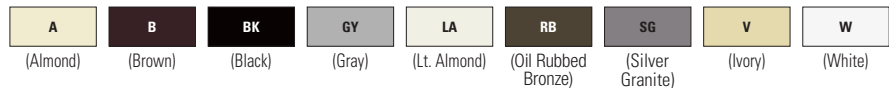

## Mid-size screwless wallplates

Catalog no.	Description	Color suffix
□ PJS26__	1-Gang decorator	A, B, BK, GY, LA, RB, SG, V, W
□ PJS262__	2-Gang decorator	A, B, BK, LA, RB, SG, V, W
□ PJS263__	3-Gang decorator	A, BK, LA, RB, SG, V, W
□ PJS264__	4-Gang decorator	A, BK, LA, V, W
□ PJS265__	5-Gang decorator	A, BK, LA, V, W
□ PJS266__	6-Gang decorator	A, BK, LA, V, W
□ PJS1__	1-Gang toggle	A, B, BK, LA, V, W
□ PJS2__	2-Gang toggle	A, B, BK, LA, V, W
□ PJS3__	3-Gang toggle	A, LA, V, W
□ PJS4__	4-Gang toggle	A, LA, V, W
□ PJS8__	1-Gang duplex	A, B, BK, LA, V, W

## Color ordering information:

For ordering devices, include Catalog no. followed by the Color suffix: A (Almond), B (Brown), BK (Black), GY (Gray), LA (Light Almond), RB (Oil Rubbed Bronze), SG (Silver Granite), V (Ivory), W (White)