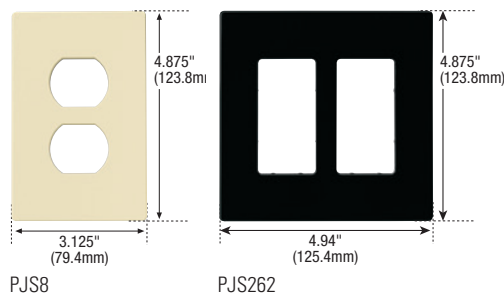

Easy-to-install mid-size wallplates appear to float freely on the surface of the wall.

Features & benefits

- Mid-sized to cover wall imperfections and large wallboard openings
- Virtually unbreakable polycarbonate construction
- Available in toggle switch, duplex receptacle and decorator styles