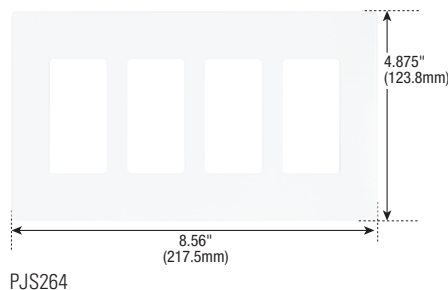

Easy-to-install mid-size wallplates appear to float freely on the surface of the wall.

Features & benefits

- Mid-sized to cover wall imperfections and large wallboard openings
- Virtually unbreakable polycarbonate construction
- Available in toggle switch, duplex receptacle and decorator styles