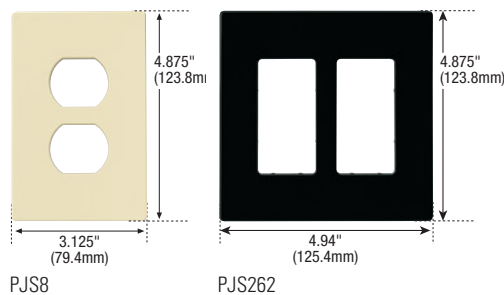

Sleek, smooth and
seamless wallplates

EATON

Powering Business Worldwide

Easy-to-install mid-size wallplates appear to float freely on the surface of the wall.

Features & benefits

- Mid-sized to cover wall imperfections and large wallboard openings
- Virtually unbreakable polycarbonate construction
- Available in toggle switch, duplex receptacle and decorator styles

Mid-size screwless wallplates

Catalog no.	Description	Color suffix
□ PJS26__	1-Gang decorator	A, B, BK, GY, LA, RB, SG, V, W
□ PJS262__	2-Gang decorator	A, B, BK, LA, RB, SG, V, W
□ PJS263__	3-Gang decorator	A, BK, LA, RB, SG, V, W
□ PJS264__	4-Gang decorator	A, BK, LA, V, W
□ PJS265__	5-Gang decorator	A, BK, LA, V, W
□ PJS266__	6-Gang decorator	A, BK, LA, V, W
□ PJS1__	1-Gang toggle	A, B, BK, LA, V, W
□ PJS2__	2-Gang toggle	A, B, BK, LA, V, W
□ PJS3__	3-Gang toggle	A, LA, V, W
□ PJS4__	4-Gang toggle	A, LA, V, W
□ PJS8__	1-Gang duplex	A, B, BK, LA, V, W