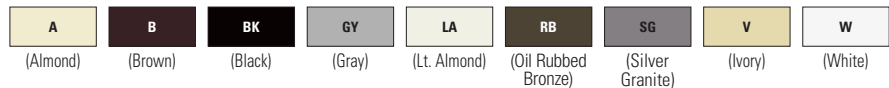

Color ordering information:

For ordering devices, include Catalog no. followed by the Color suffix: A (Almond), B (Brown), BK (Black), GY (Gray), LA (Light Almond), RB (Oil Rubbed Bronze), SG (Silver Granite), V (Ivory), W (White)

Sleek, smooth and
seamless wallplates

EATON

Powering Business Worldwide

Easy-to-install mid-size wallplates appear to float freely on the surface of the wall.

Features & benefits

- Mid-sized to cover wall imperfections and large wallboard openings
- Virtually unbreakable polycarbonate construction
- Available in toggle switch, duplex receptacle and decorator styles

Mid-size screwless wallplates

Catalog no.	Description	Color suffix
□ PJS26__	1-Gang decorator	A, B, BK, GY, LA, RB, SG, V, W
□ PJS262__	2-Gang decorator	A, B, BK, LA, RB, SG, V, W
□ PJS263__	3-Gang decorator	A, BK, LA, RB, SG, V, W
□ PJS264__	4-Gang decorator	A, BK, LA, V, W
□ PJS265__	5-Gang decorator	A, BK, LA, V, W
□ PJS266__	6-Gang decorator	A, BK, LA, V, W
□ PJS1__	1-Gang toggle	A, B, BK, LA, V, W
□ PJS2__	2-Gang toggle	A, B, BK, LA, V, W
□ PJS3__	3-Gang toggle	A, LA, V, W
□ PJS4__	4-Gang toggle	A, LA, V, W
□ PJS8__	1-Gang duplex	A, B, BK, LA, V, W