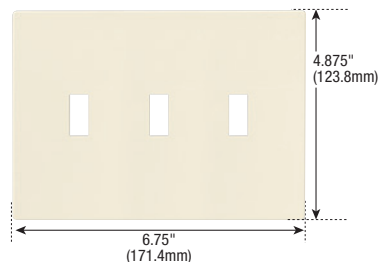

Easy-to-install mid-size wallplates appear to float freely on the surface of the wall.

Features & benefits

- Mid-sized to cover wall imperfections and large wallboard openings
- Virtually unbreakable polycarbonate construction
- Available in toggle switch, duplex receptacle and decorator styles