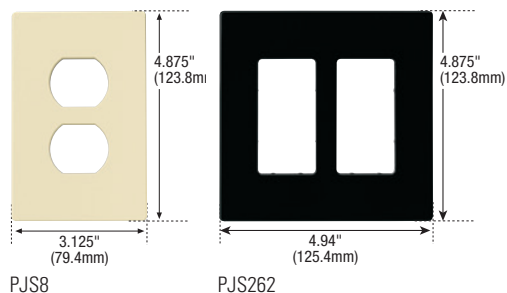

Eaton's wiring devices
Screwless wallplates

Sleek, smooth and
seamless wallplates

EATON

Powering Business Worldwide

Easy-to-install mid-size wallplates appear to float freely on the surface of the wall.

Features & benefits

- Mid-sized to cover wall imperfections and large wallboard openings
- Virtually unbreakable polycarbonate construction
- Available in toggle switch, duplex receptacle and decorator styles

Mid-size screwless wallplates