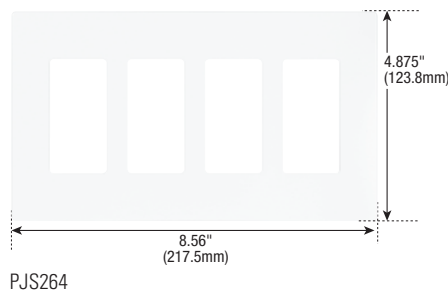

Sleek, smooth and
seamless wallplates

EATON

Powering Business Worldwide

Easy-to-install mid-size wallplates appear to float freely on the surface of the wall.

Features & benefits

- Mid-sized to cover wall imperfections and large wallboard openings
- Virtually unbreakable polycarbonate construction
- Available in toggle switch, duplex receptacle and decorator styles

Mid-size screwless wallplates

Catalog no.	Description	Color suffix
□ PJS26__	1-Gang decorator	A, B, BK, GY, LA, RB, SG, V, W
□ PJS262__	2-Gang decorator	A, B, BK, LA, RB, SG, V, W
□ PJS263__	3-Gang decorator	A, BK, LA, RB, SG, V, W
□ PJS264__	4-Gang decorator	A, BK, LA, V, W
□ PJS265__	5-Gang decorator	A, BK, LA, V, W
□ PJS266__	6-Gang decorator	A, BK, LA, V, W
□ PJS1__	1-Gang toggle	A, B, BK, LA, V, W
□ PJS2__	2-Gang toggle	A, B, BK, LA, V, W
□ PJS3__	3-Gang toggle	A, LA, V, W
□ PJS4__	4-Gang toggle	A, LA, V, W
□ PJS8__	1-Gang duplex	A, B, BK, LA, V, W