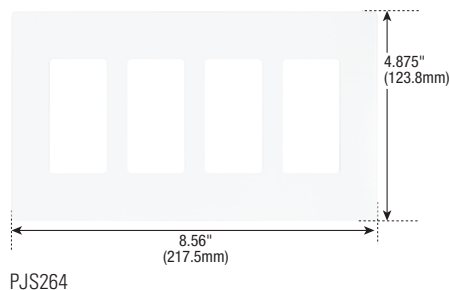

- Mid-sized to cover wall imperfections and large wallboard openings
- Virtually unbreakable polycarbonate construction
- Available in toggle switch, duplex receptacle and decorator styles

Mid-size screwless wallplates