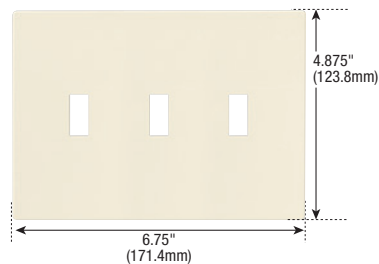

Sleek, smooth and
seamless wallplates

EATON

Powering Business Worldwide

Easy-to-install mid-size wallplates appear to float freely on the surface of the wall.

Features & benefits

- Mid-sized to cover wall imperfections and large wallboard openings
- Virtually unbreakable polycarbonate construction
- Available in toggle switch, duplex receptacle and decorator styles

Mid-size screwless wallplates

Catalog no.	Description	Color suffix
□ PJS26__	1-Gang decorator	A, B, BK, GY, LA, RB, SG, V, W
□ PJS262__	2-Gang decorator	A, B, BK, LA, RB, SG, V, W
□ PJS263__	3-Gang decorator	A, BK, LA, RB, SG, V, W
□ PJS264__	4-Gang decorator	A, BK, LA, V, W
□ PJS265__	5-Gang decorator	A, BK, LA, V, W
□ PJS266__	6-Gang decorator	A, BK, LA, V, W
□ PJS1__	1-Gang toggle	A, B, BK, LA, V, W
□ PJS2__	2-Gang toggle	A, B, BK, LA, V, W
□ PJS3__	3-Gang toggle	A, LA, V, W
□ PJS4__	4-Gang toggle	A, LA, V, W
□ PJS8__	1-Gang duplex	A, B, BK, LA, V, W