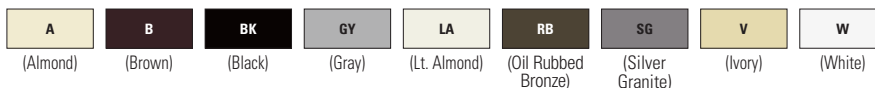

- Mid-sized to cover wall imperfections and large wallboard openings
- Virtually unbreakable polycarbonate construction
- Available in toggle switch, duplex receptacle and decorator styles

Mid-size screwless wallplates

Catalog no.	Description	Color suffix
□ PJS26__	1-Gang decorator	A, B, BK, GY, LA, RB, SG, V, W
□ PJS262__	2-Gang decorator	A, B, BK, LA, RB, SG, V, W
□ PJS263__	3-Gang decorator	A, BK, LA, RB, SG, V, W
□ PJS264__	4-Gang decorator	A, BK, LA, V, W
□ PJS265__	5-Gang decorator	A, BK, LA, V, W
□ PJS266__	6-Gang decorator	A, BK, LA, V, W
□ PJS1__	1-Gang toggle	A, B, BK, LA, V, W
□ PJS2__	2-Gang toggle	A, B, BK, LA, V, W
□ PJS3__	3-Gang toggle	A, LA, V, W
□ PJS4__	4-Gang toggle	A, LA, V, W
□ PJS8__	1-Gang duplex	A, B, BK, LA, V, W

Color ordering information:

For ordering devices, include Catalog no. followed by the Color suffix: A (Almond), B (Brown), BK (Black), GY (Gray), LA (Light Almond), RB (Oil Rubbed Bronze), SG (Silver Granite), V (Ivory), W (White)