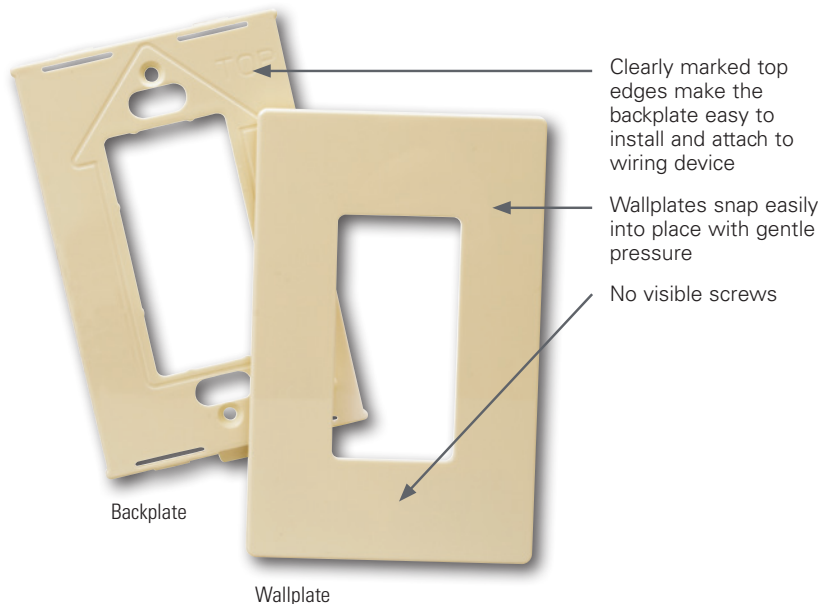

Eaton's wiring devices
Screwless wallplates

Sleek, smooth and
seamless wallplates

EATON

Powering Business Worldwide

Easy-to-install mid-size wallplates appear to float freely on the surface of the wall.

Features & benefits

- Mid-sized to cover wall imperfections and large wallboard openings
- Virtually unbreakable polycarbonate construction
- Available in toggle switch, duplex receptacle and decorator styles

Mid-size screwless wallplates

Color ordering information:

For ordering devices, include Catalog no. followed by the Color suffix: A (Almond), B (Brown), BK (Black), GY (Gray), LA (Light Almond), RB (Oil Rubbed Bronze), SG (Silver Granite), V (Ivory), W (White)

Sleek, smooth and
seamless wallplates

EATON

Powering Business Worldwide

Easy-to-install mid-size wallplates appear to float freely on the surface of the wall.

Features & benefits

- Mid-sized to cover wall imperfections and large wallboard openings
- Virtually unbreakable polycarbonate construction
- Available in toggle switch, duplex receptacle and decorator styles