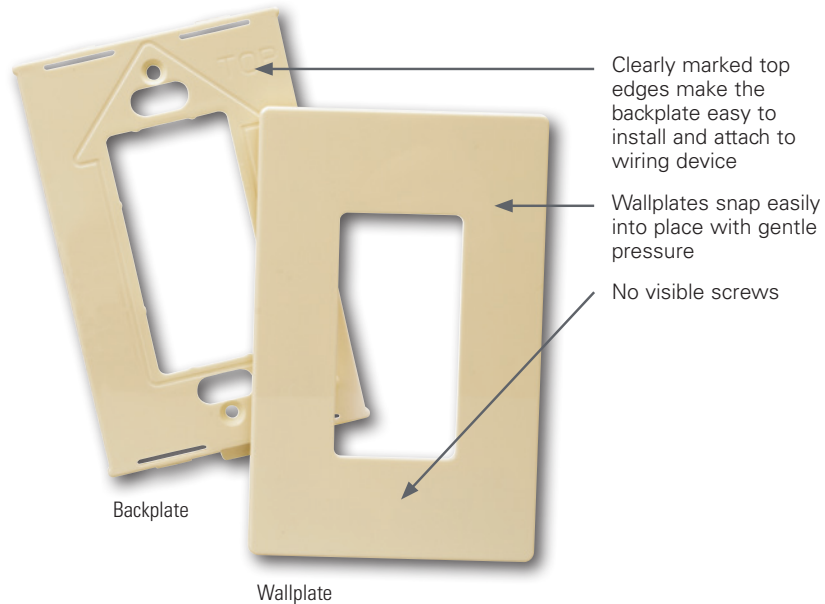

Sleek, smooth and
seamless wallplates

EATON

Powering Business Worldwide

Easy-to-install mid-size wallplates appear to float freely on the surface of the wall.

Features & benefits

- Mid-sized to cover wall imperfections and large wallboard openings
- Virtually unbreakable polycarbonate construction
- Available in toggle switch, duplex receptacle and decorator styles

Mid-size screwless wallplates

Catalog no.	Description	Color suffix
□ PJS26__	1-Gang decorator	A, B, BK, GY, LA, RB, SG, V, W
□ PJS262__	2-Gang decorator	A, B, BK, LA, RB, SG, V, W
□ PJS263__	3-Gang decorator	A, BK, LA, RB, SG, V, W
□ PJS264__	4-Gang decorator	A, BK, LA, V, W
□ PJS265__	5-Gang decorator	A, BK, LA, V, W
□ PJS266__	6-Gang decorator	A, BK, LA, V, W
□ PJS1__	1-Gang toggle	A, B, BK, LA, V, W
□ PJS2__	2-Gang toggle	A, B, BK, LA, V, W
□ PJS3__	3-Gang toggle	A, LA, V, W
□ PJS4__	4-Gang toggle	A, LA, V, W
□ PJS8__	1-Gang duplex	A, B, BK, LA, V, W