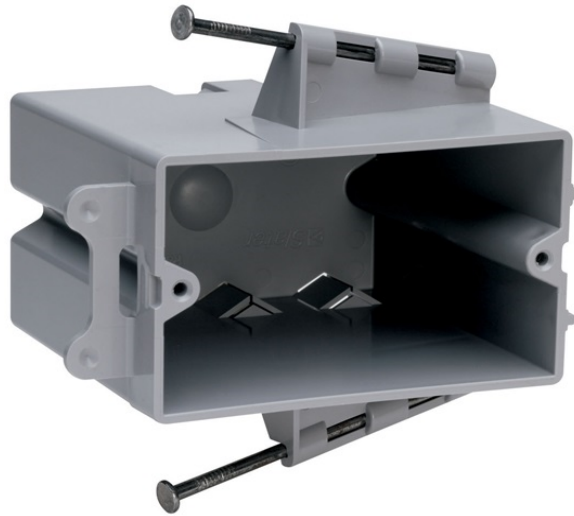

Switch & Outlet Box

PH122R

Single Gang, Switch and Outlet Box,
Horizontal, Captive Mounting Nails on Each
End. 100 pack.

features & benefits

- Durable, impact-resistant thermoplastic box.
- Easy installation, rectangular cutout.
- Innovative extras that cut installation time.

specifications

General Info

Product Series: Slater
Type: Box

Listing Agencies/Third Party Information

CSA Listing Info: No
CUL Listing No: No
cULus: No
cURus: No
Federal Spec: No
UL Listing No: Yes
UN SPS C: 39121308
UR: No

Dimensions

Depth U S: 3.875
Length U S: 3.75
Volume: 22.0
Width U S: 2.25

Technical Information

Material: Plastic
Mounting: Captive Mounting Nails

Buy American Act Compliance

Country of Origin: UNITED-STATES-OF-AMERICA
Buy American Act Status: Buy American Act Compliant