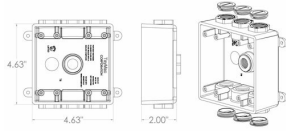

OUTLET BOXES

2 in. Deep with Lugs - Seven Threaded Outlets - 4-1/2 in. x 4-1/2 in.
N/A

D30

Catalog #: PDB77550GY

APPLICATIONS

For general use whenever weatherproof protection is required
N/A

PRODUCT FEATURES

- Durable high impact PVC construction
- Can be used with 1/2 in. or 3/4 in. conduit
- Includes 3/4 in. closure plugs and reducer bushings
- Includes gasket and mounting hardware
- Multi-lingual instructions in each package

CONFIGURATION

Number Of Outlets: 7
Gangs: 2

PRODUCT MEASUREMENTS

Depth: 2 in.
Outlet Size: 1/2 in. or 3/4 in.
Cubic Inches (cm3): 26.5(434.3)
Wt. Ea. (Lbs.): 0.733

PACKAGING

Package Type: Shrink
Std. Pkg.: 6
Product UPC-A Labeled: Yes
Weight (Lbs. Per/C): 73.30
Ship Carton Length (in.): 13.00
Ship Carton Width (in.): 6.13
Ship Carton Height (in.): 6.13
Ctn Weight (Lbs.): 4.40
Pallet Qty: 756.00
UPC Number: 092326130325
I2of5: 40092326130323