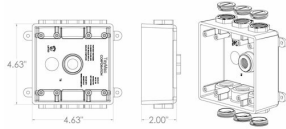

CONFIGURATION

Number Of Outlets: 7
Gangs: 2

PRODUCT MEASUREMENTS

Depth: 2 in.
Outlet Size: 1/2 in. or 3/4 in.
Cubic Inches (cm3): 26.5(434.3)
Wt. Ea. (Lbs.): 0.733

PACKAGING

Package Type: Shrink
Std. Pkg.: 6
Product UPC-A Labeled: Yes
Weight (Lbs. Per/C): 73.30
Ship Carton Length (in.): 13.00
Ship Carton Width (in.): 6.13
Ship Carton Height (in.): 6.13
Ctn Weight (Lbs.): 4.40
Pallet Qty: 756.00
UPC Number: 092326130325
I2of5: 40092326130323

OUTLET BOXES

2 in. Deep with Lugs - Seven Threaded Outlets - 4-1/2 in. x 4-1/2 in.
N/A

D30

Catalog #: PDB77550GY

APPLICATIONS

For general use whenever weatherproof protection is required
N/A

PRODUCT FEATURES